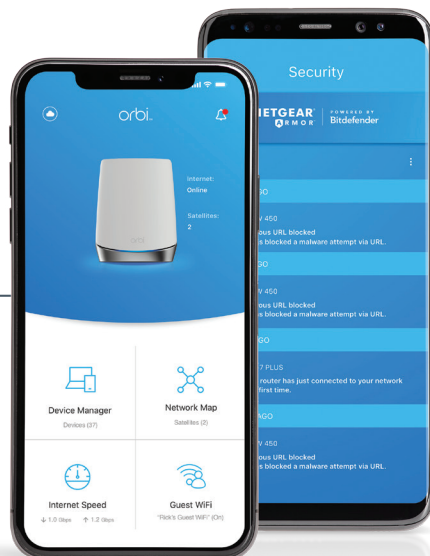

Use the Orbi app to setup and manage your Orbi WiFi.