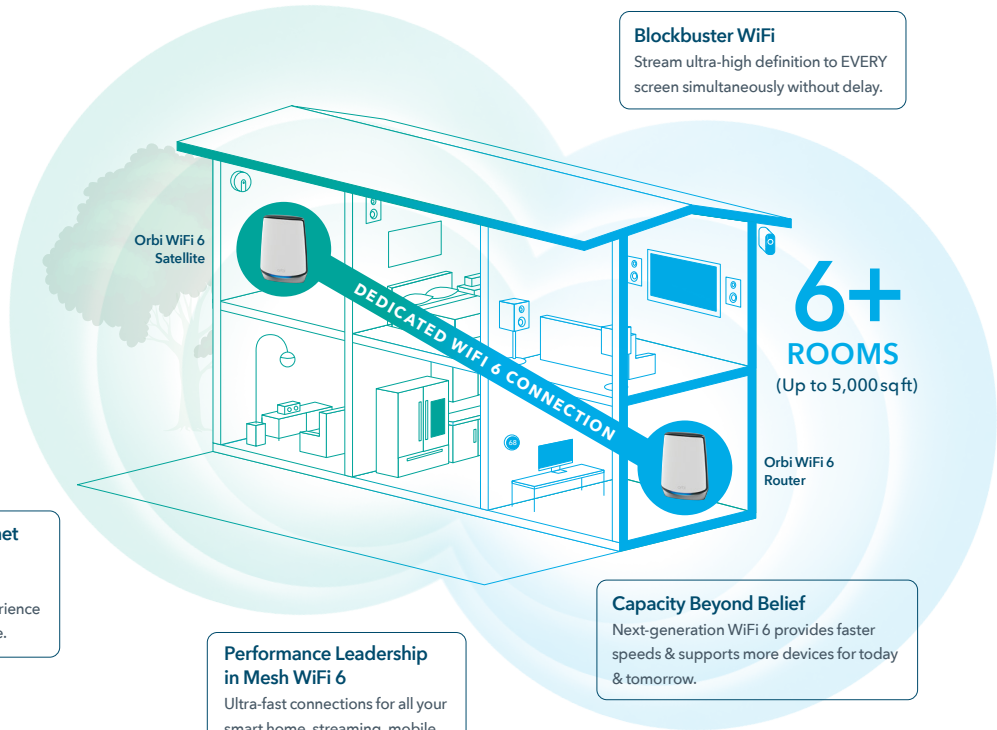

House Diagram

Ultimate Smart Home Experience

Built for Gigabit Internet Speeds Everywhere
You've paid for the fastest Internet speeds, now experience it everywhere in your home.

Performance Leadership in Mesh WiFi 6
Ultra-fast connections for all your smart home, streaming, mobile & gaming needs.

Blockbuster WiFi
Stream ultra-high definition to EVERY screen simultaneously without delay.

Capacity Beyond Belief
Next-generation WiFi 6 provides faster speeds & supports more devices for today & tomorrow.