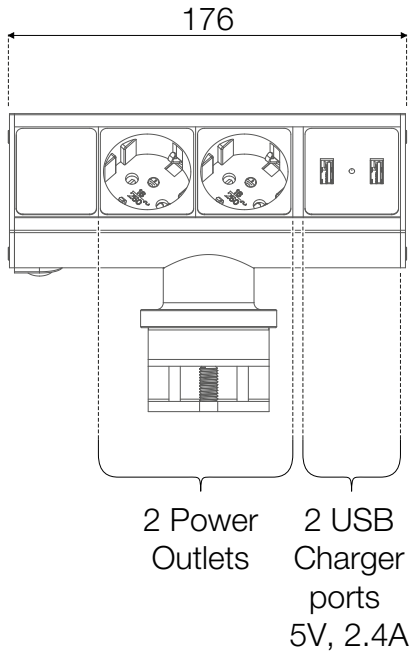

935-D2UC

Axessline Desk - 2 Power, 2 USB charger ports

Front view