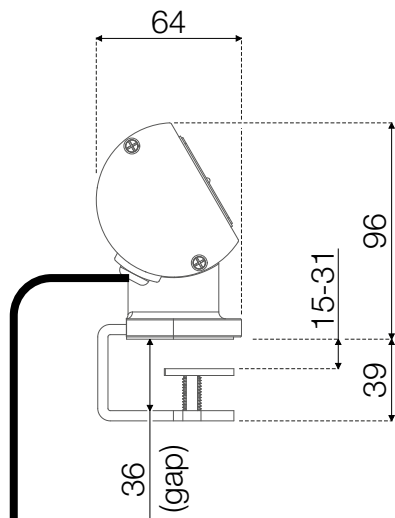

### Front view

### Left side

### Range for table thickness

- 15-31 mm

### Product cables & lengths:

Schuko plug (Type F) (~1500 mm)