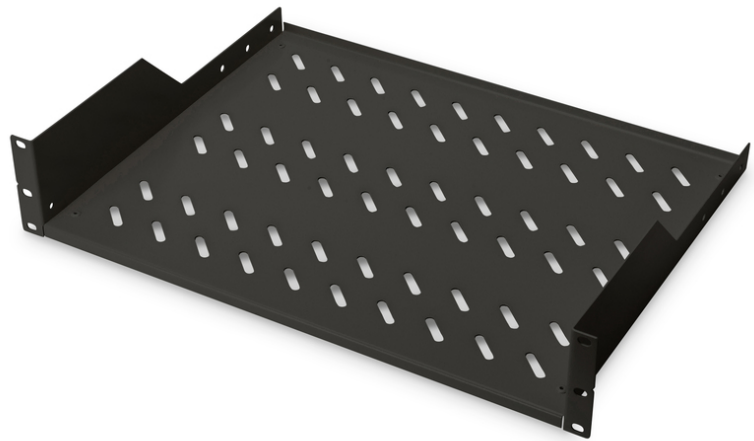

# DIGITUS Shelf for Fixed Installation in 483 mm (19") Cabinets

DN-19 TRAY-2-SW  
EAN 4016032222613

**2U fixed shelf for racks from 450 mm depth 88x482x349 mm, up to 25 kg, black (RAL 9005)**

The shelves for fixed mounting can be installed easy on the two front 483 mm (19") profile rails of your 483 mm (19") network- or server cabinet. Due to their stable, perforated steel sheet with a high load capacity, they are the optimal surface for components which are not 483 mm (19") suitable.

- Fixed installation

- sturdy, perforated steel sheet
- incl. fixing material
- USB-C Products: no
- Color: black, RAL 9005
- Inch dimension (IEC 60297): 482.6 mm (19")
- Units: 2
- Load capacity: 25 kg
- Suitable cabinet depth: ≥ 450 mm
- Mounting type: Fixed mounting