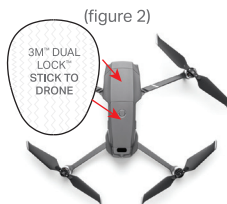

GETTING STARTED

1 ATTACH 3M™ VELCRO

Included is your 3M™ Dual Lock™ velcro to mount your STROBE to your drone. Any side can be mounted to your STROBE.

1. Peel off the 3M™ protective film and stick your Velcro to your STROBE (figure 1).
2. Peel off the 3M™ protective film from the other side (figure 2) and stick that anywhere on your drone that you'd like your STROBE to be placed.

*NOTE: Be sure to place where the propellers will not hit the Anti-Collision STROBE.