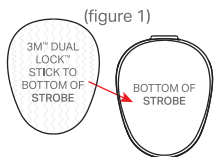

GETTING STARTED

1 ATTACH 3M™ VELCRO

Included is your 3M™ Dual Lock™ velcro to mount your STROBE to your drone. Any side can be mounted to your STROBE.

1. Peel off the 3M™ protective film and stick your Velcro to your STROBE (figure 1).
2. Peel off the 3M™ protective film from the other side (figure 2) and stick that anywhere on your drone that you'd like your STROBE to be placed.

*NOTE: Be sure to place where the propellers will not hit the Anti-Collision STROBE.