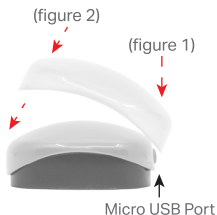

3 COLOR CAP MOUNTING

Locate the micro USB port on your STROBE. Now, on the back end of the color cap, locate the cutout. Place the cutout over the micro USB port (figure 1) and bring the front end of the cap down over the STROBE until it snaps into place (figure 2).