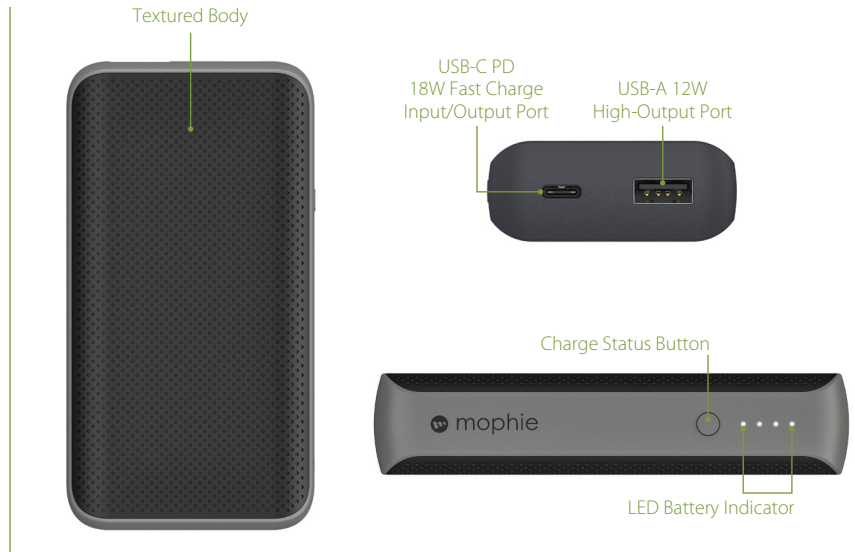

USB-C PD FAST CHARGE / RECHARGE

High-speed USB-C PD output delivers up to 18W of power to your smartphone, tablet or other USB-C devices.

ADDITIONAL USB-A PORT

The USB-A port can deliver up to 12W to compatible devices.

powerstation PD & powerstation PD XL
18W USB-C PD Fast Charge

MORE THAN
50% CHARGE IN 30 MINUTES*

UP TO
19% CHARGE IN 30 MINUTES*
Standard In-box Wall Charger
5W USB-A

	powerstation PD	powerstation PD XL
COMPATIBILITY	mophie cases Samsung Galaxy Note9, Samsung Galaxy S9, Samsung Galaxy S9+, Samsung Galaxy Tab 3, iPad Pro 12.9-inch (2nd gen.), iPad Pro 10.5-inch, iPad Pro 9.7-inch, iPad mini 4, iPhone Xs Max, iPhone Xs, iPhone Xr, iPhone X, iPhone 8, iPhone 8 Plus, iPhone 7, iPhone 7 Plus, iPhone SE, iPhone 6s, iPhone 6s Plus, Smartphones, tablets, and other USB devices	
EXTRA HOURS OF BATTERY*	Smartphone / 23Hrs Small Tablet / 8Hrs Large Tablet / 4Hrs	Smartphone / 35Hrs Small Tablet / 13Hrs Large Tablet / 6Hrs
BATTERY CAPACITY	6,700mAh	10,050mAh
CHARGING PORTS	USB-C Input/Output (1 port) USB-A Output (1 port)	USB-C Input/Output (1 port) USB-A Output (1 port)
INPUT / OUTPUT CURRENT	USB-C Input: 15W (5V@3A) USB-C Output: 18W (9V@2A) USB-A Output: 12W (5V@2.4A)	USB-C Input: 15W (5V@3A) USB-C Output: 18W (9V@2A) USB-A Output: 12W (5V@2.4A)
DIMENSIONS	2.16in x 3.76in x .85in (54.86mm x 95.5mm x 21.59 mm)	2.33in x 4.29in x .85in (59.18mm x 108.9mm x 21.59 mm)
WEIGHT	5.2oz (147g)	7.2oz (204g)
IN THE BOX	powerstation PD / quick start guide / USB-C to USB-C cable	powerstation PD XL / quick start guide / USB-C to USB-C cable
WARRANTY	2 years	2 years
COLOR, FINISH & PART NUMBER	● Black / Textured Plastic 401101509	● Black / Textured Plastic 401101516