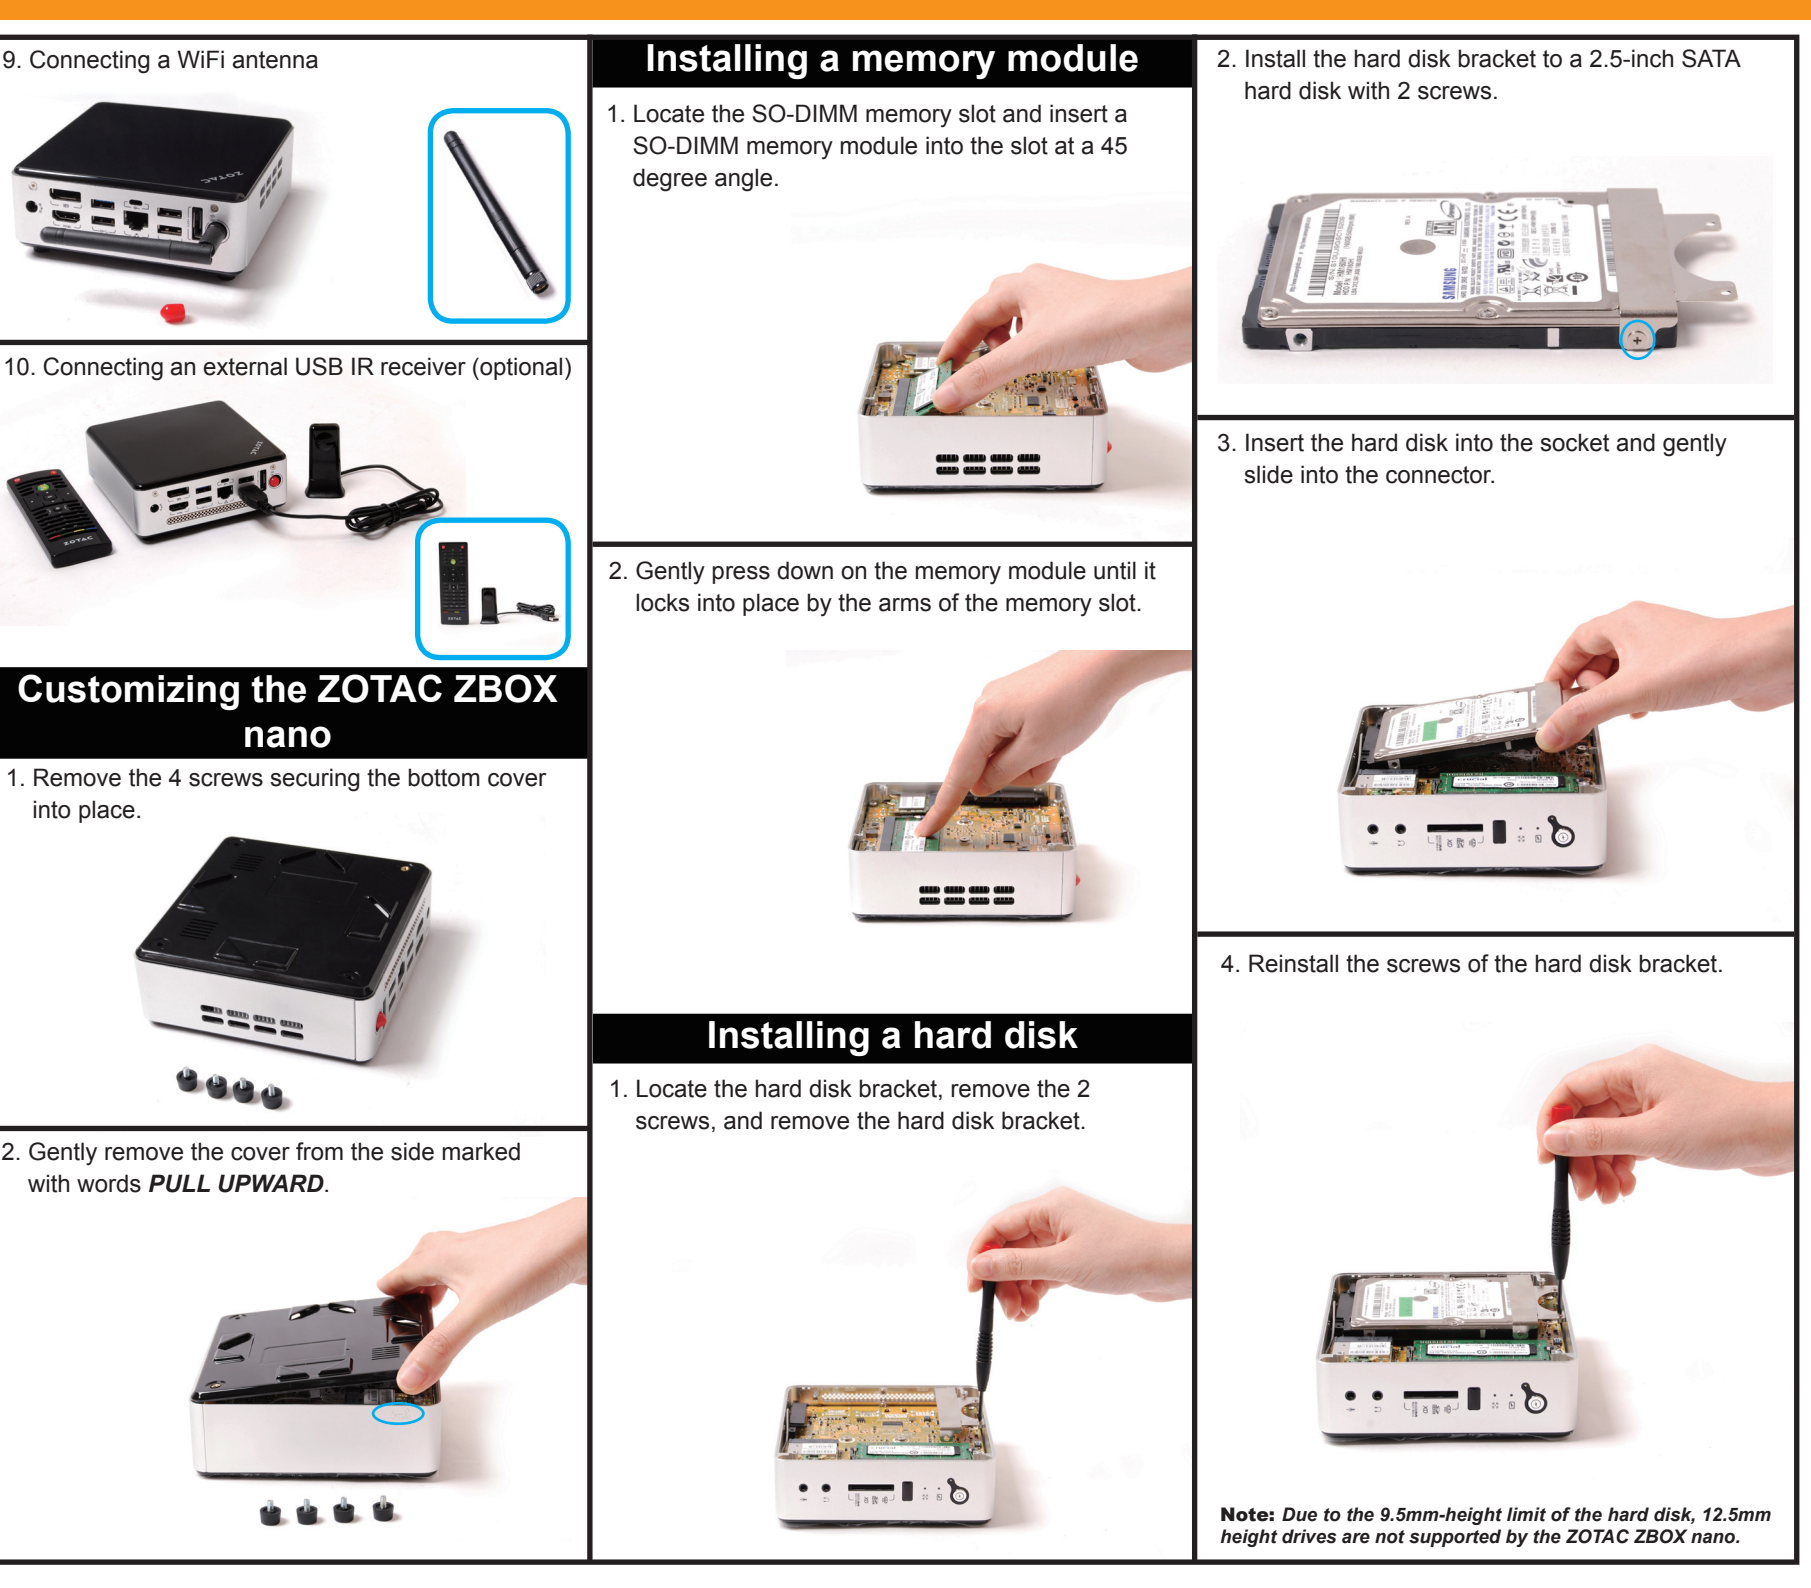

Magyar nyelv, Indonesia, Italiano, and Japanese instructions for Front view, Rear view, and Opening view.

Korean, Spanish of América latina, and Portuguese Brasileiro instructions for Front view, Rear view, and Opening view.

English, Chinese (Simplified), Chinese (Traditional), and Czech instructions for System installation, Customizing the ZOTAC ZBOX nano, and Installing a memory module.

German, Spanish, French, and Croatian instructions for System installation, Customizing the ZOTAC ZBOX nano, and Installing a memory module.

Polski, Português, and Russian instructions for Front view, Rear view, and Opening view.

Slovenského jazyka, Slovenščina, and Türk instructions for Front view, Rear view, and Opening view.

Magyar nyelv, Indonesia, Italiano, and Japanese instructions for Front view, Rear view, and Opening view.

Korean, Spanish of América latina, and Portuguese Brasileiro instructions for Front view, Rear view, and Opening view.

Polski, Português, and Russian instructions for Front view, Rear view, and Opening view.

Slovenského jazyka, Slovenščina, and Ukrainian instructions for Front view, Rear view, and Opening view.