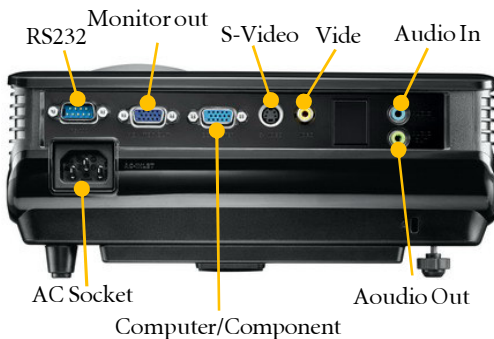

Projection System	DLP® technology by Texas Instruments®	
Native Resolution	XGA (1024 x 768)	
Brightness	2500 ANSI lumens	
Contrast Ratio	2600:1 (Full on/Full off)	
Keystone	Manual Vertical ±40°	
Aspect Ratio	4:3 Native, 16:9 Selectable	
Color	Full 16.7 million color palette	
Lens	F=2.55 to 2.65, f=20.95 ~ 23.0 mm	
Zoom Ratio	Manual Zoom, 1.10:1	
Image Size (Diagonal)	24" to 300"	
Throw Ratio	1.86 - 2.04 (53"@2M)	
Lamp	220W, 2000/3000 hours (Normal/Economic mode)	
Computer Compatibility	VGA(640 x 480) to UXGA(1600 x 1200)	
HDTV Compatibility	480i, 480p, 576i, 576p, 720p, 1080i, 1080p	
Video Compatibility	NTSC, PAL, SECAM	
Horizontal Frequency	31 - 82 kHz	
Vertical Scan Rate	48 - 85 Hz	
Input Terminals	PC	Analog RGB: D-sub 15 pin x 1
	A/V	Component Video: D-sub 15 pin x 1 (Shared with Analog RGB connector)
		S-Video: Mini Din 4 pin x 1 Composite Video: RCA x 1
Audio	Stereo Mini Jack x 1	
Output Terminals	PC	Monitor Out: D-sub 15 pin x 1
	Audio	Variable Audio Out : Stereo Mini Jack x 1 Speaker: 2W x 1
Control Terminal	Serial Connector : RS232 9 pin x 1	
Dimensions(W x H x D)	10 x 3.5 x 8.4 inch (255 x 90 x 214 mm)	
Weight	4.8 lbs (2.2 kg)	
Power Supply	100 to 240 VAC, 50/60 Hz	
Power Consumption	275W, Standby < 1W	
Audible Noise	32/26 dB (Normal/Economic mode)	
On-Screen Display Languages	Bulgarian/ Croatian/ Czech/ Danish/ Dutch/ English/ Finnish/ French/ German/ Hungarian/ Italian/ Japanese/ Kroean/ Norwegian/ Polish/ Portuguese/ Romanian/ Russian/ Simplified Chinese/Spanish/ Swedish/ Turkish/ Thai/ Traditional Chinese (24 Languages)	
Picture Modes	Dynamic Mode	Presentation Mode
	sRGB Mode	Cinema Mode
Functions	User 1 Mode	User 2 Mode
	BrilliantColor™	Quick Auto Search
	Closed Captioning	Wall Color Correction
	3D Color Management	Blank
	Resolution Reminder	Panel Key Lock
	Digital Zoom (x2)	Auto Off
	Freeze	Security Password
	HDTV compatible	"Q?" Hot Key for FAQ
High altitude mode	Auto Adjustment Hot Key	
Accessories (Standard)	Quick Start Guide	VGA Cable
	Manual CD	Power Cord
Accessories (Optional)	Remote Control w/battery	Spare Lamp Kit
	Presentation Plus	RS232 Cable
	RS232 Cable	Soft Carry Case