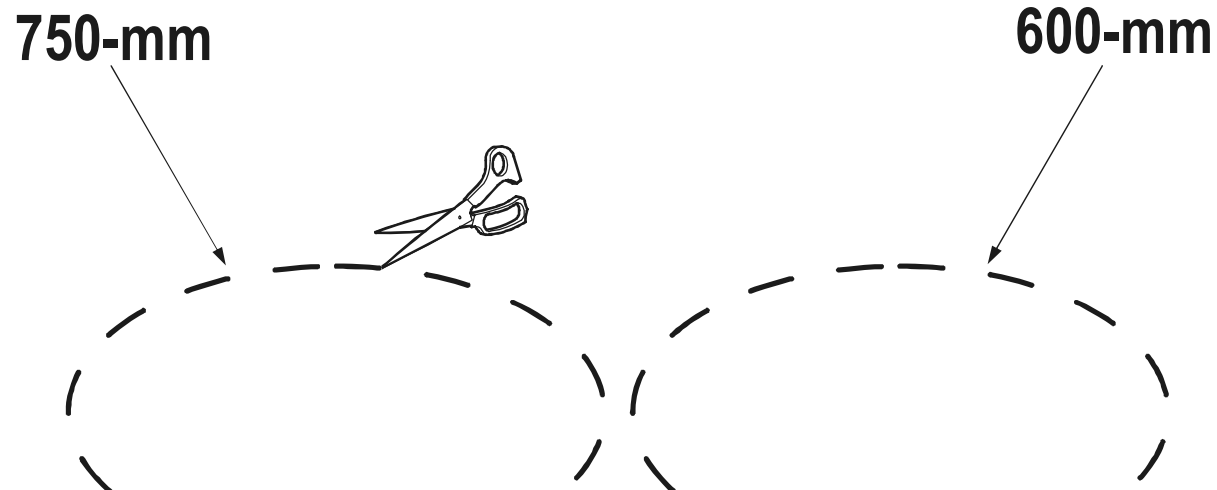

Customer support and warranty information is available at the APC Web site, www.apc.com.

© 2008 American Power Conversion. All rights reserved. All APC trademarks are property of American Power Conversion. Other trademarks are property of their respective owners.

990-3107A

04/2008