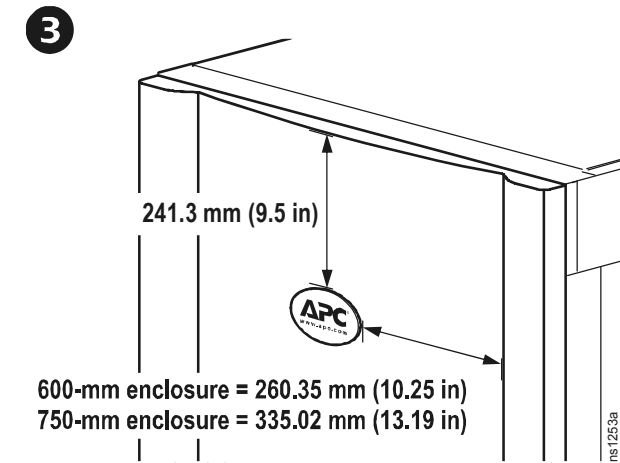

# TABLOID PAPER SIZE

## 11 x 17 in

## 279 x 431 mm

# A3 PAPER SIZE

11.69 x 16.54 in  
297 x 420 mm

750-mm

600-mm

ns1134a