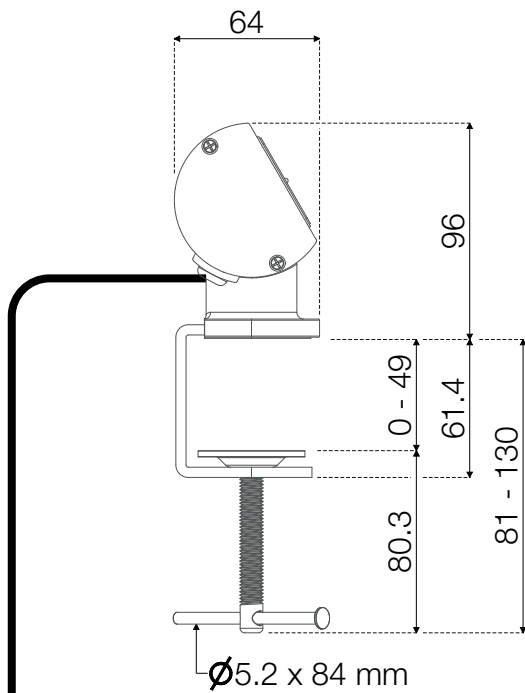

## Axessline Desk - 2 Power, 2 Data, 2 USB ports

### Left side

### Range for table thickness

- 0-49 mm

### Product cables & lengths:

- 1x Schuko cable (~1500 mm)
- 2x Female RJ45 cable (~600 mm)
- 1x Female USB-A cable (~600 mm)