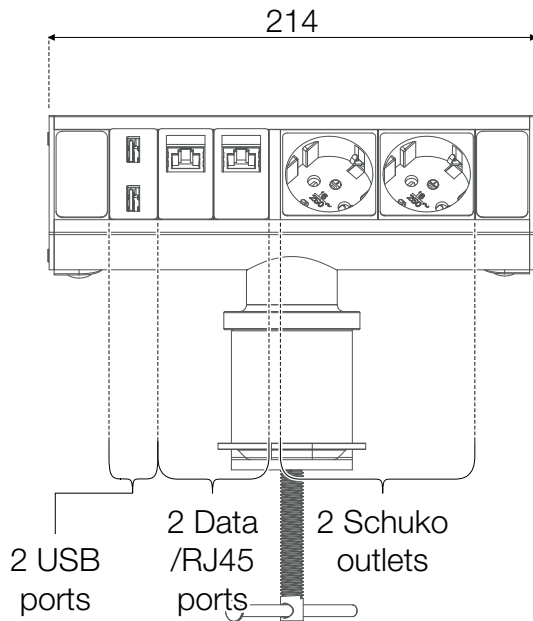

935-D2DU

Axessline Desk - 2 Power, 2 Data, 2 USB ports

Front view