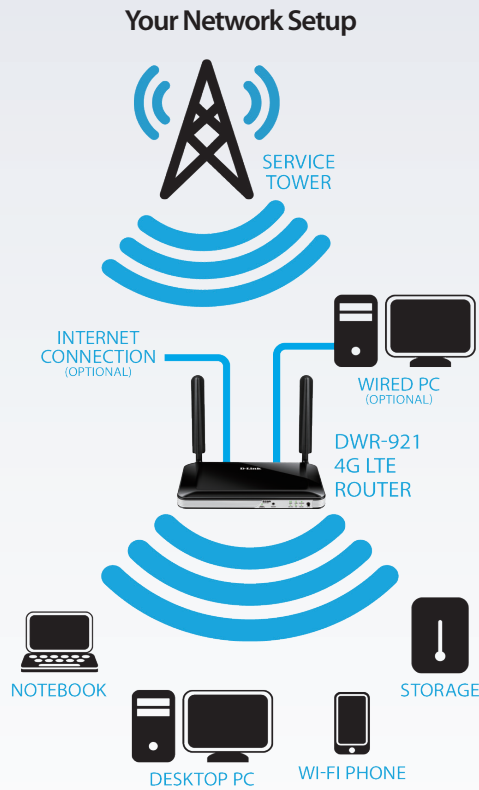

### Firewall

- Network Address Translation (NAT)
- Stateful Packet Inspection (SPI)

D-Link's DWR-921 4G LTE Router allows you to access worldwide mobile broadband networks from anywhere in the world. Once connected, you can transfer data, stream media, and send SMS messages. Simply insert your USIM card and share your 3G/4G Internet connection through a secure wireless network or by using any of the four 10/100 Ethernet ports.

## Fast Mobile Internet

The 4G LTE Router lets you connect to your 3G/4G mobile connection with fast download speeds of up to 150 Mbps and uplink speeds up to 50 Mbps, giving you the speed you need for fast, responsive Internet access. Surf the web with ease and stream music and video over the Internet to your PCs and mobile devices.

## Secure Wired and Wireless Connections

The DWR-921 utilizes dual-active firewalls (SPI and NAT) to prevent potential attacks across the Internet. WPA/WPA2 wireless encryption keeps your wireless network secure and your traffic safe, allowing you to securely share your 3G/4G connection without worrying about unauthorized users accessing your network.

## Easy to Set Up and Use

The DWR-921 4G LTE Router can be installed quickly and easily almost anywhere. This router is great for situations where an impromptu wireless network must be set up, or wherever conventional network access is unavailable.