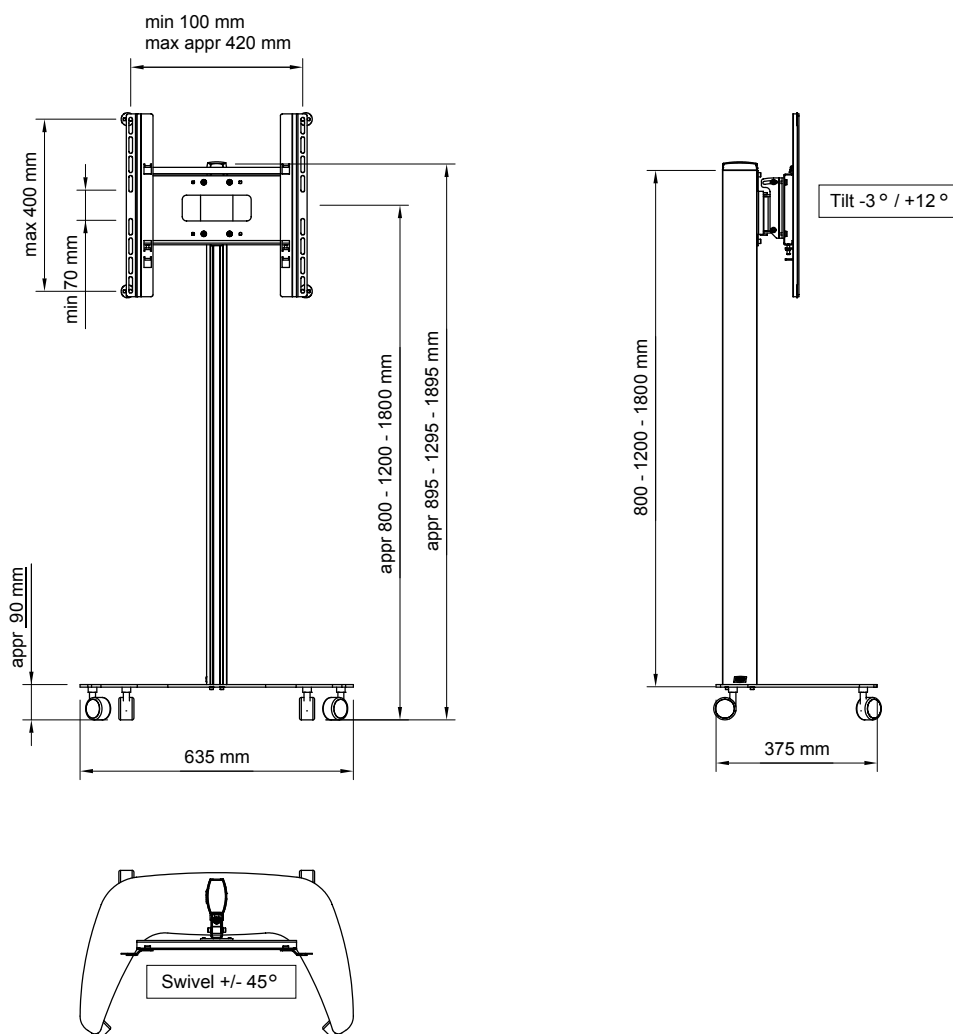

Universalsläde ingår: SMS Flatscreen M Unislide. Passar Vesa standard: 75x75/100x100/200x100/200x200/400x200/400x400 mm.

ART. NO

FS091002-P0
FS091001-P0
FS091005-P0

BESKRIVNING

SMS Flatscreen FM MST800 Aluminum/black
SMS Flatscreen FM MST1200 Aluminum/black
SMS Flatscreen FM MST1800 Aluminum/black