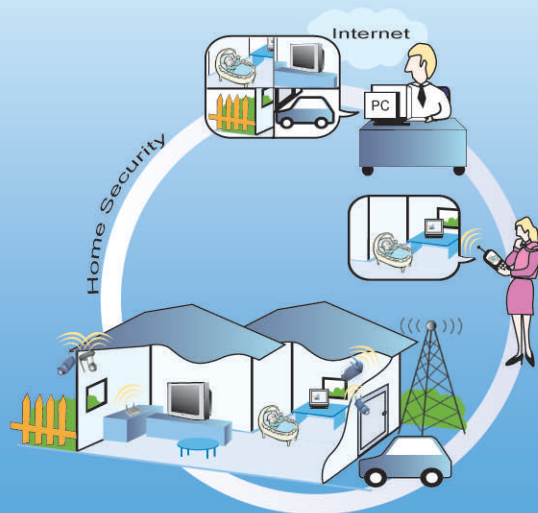

Pan/Tilt Network Camera

PT7135 / PT7137

Technical Specifications

Models	- PT7135 (CMOS) - PT7137 (CMOS, wireless)	Pan/Tilt	- Pan: range 350° (+175°~-175°) - Tilt: range 125°(+90°~-35°) - Auto pan mode - Auto patrol mode
System	- CPU: VVTK-1000 SoC - RAM: 32MB SDRAM - ROM: 4MB FLASH ROM	Microphone	- Omni-directional - Frequency: 50~16000Hz - S/N ratio: More than 60dB
Networking	- Protocols: UPnP, TCP/IP, RTSP/RTP/RTCP, HTTP, SMTP, FTP, Telnet, NTP, DNS, DDNS, DHCP and PPPoE - Ethernet: 10 baseT or 100 baseT Fast Ethernet auto negotiation - Wireless (PT7137): 802.11g wireless LAN	Security	ID/Password authentication
Video	- Algorithm: MPEG4 simple profile for streaming video, JPEG for still image - Features: Adjustable image size, quality and bit-rate; Time stamp and text caption; Three configurable motion detection windows; Flip & mirror - Resolution: Up to 30/25 frames at 160x120; Up to 30/25 frames at 176x144; Up to 30/25 frames at 320x240; Up to 30/25 frames at 640x480	LED Indicator	- System power and status indicator - System activity and Network link indicator - Microphone status indicator
Camera Specifications	1/4" color CMOS sensor - Resolution: 640(H)x480(V) 1.0Lux/F2.0 - AGC/AWB/AES - Electronic Shutter: 1/60 to 1/15,000 sec.	Dimensions	- Depth: 110mm - Width: 110mm - Height: 130mm
Lens	4.0mm, F2.0	Weight	- Net: 259g (PT7135) - Net: 271g (PT7137)
Audio	- Algorithm: GSM-AMR/MPEG4 AAC - Supports audio mute	Power	12VDC
		Operating Environments	- Temperature: 0~40°C (32~102°F) - Humidity: 85% RH
		EMI & Safety	CE, FCC
		Viewing System Requirements	- Operating system: Microsoft Windows 98 SE, ME, 2000, XP - Browser: Internet Explorer 5.0 or above - Cellphone: 3GPP player - Real Player 10.5 - Quick Time 6.5 - Packet Video Player 3.0

All specifications are subject to change without notice.
All other trademarks are owned by their respective companies.

6F, No.192, Lien-Cheng Rd., Chung-Ho, Taipei County, Taiwan
Tel: +886 2 82455282
Fax: +886 2 82455532
E-mail: sales@vivotek.com
Http://www.vivotek.com