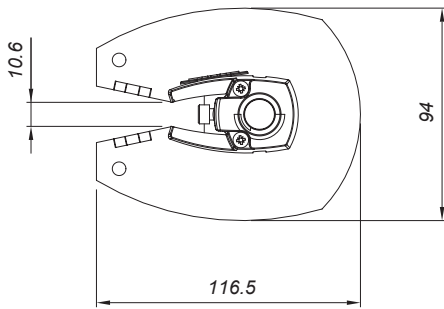

SMS AERO LIGHT

SMS Aero Light is based on a stable yet elegant column bracket, which can be cut on site by the installer to the required length. The bracket is easy to mount and can be combined with SMS Unislide. The new ceiling plate allows cable lead-through, and a practical cable holder is included.

INFO

- Colours: Silver/Aluminium
- Weight: 1-3 kg
- Max load: 12 kg
- Max tilt: The projector can be turned 360° and tilted 25°.
- Lengths: 250, 500, 700, 1000, 1500 and 2300 mm.
  (Also 75 mm – cannot be cut).

Aero Light 250, 500, 700, 1000, 1500 and 2300 mm