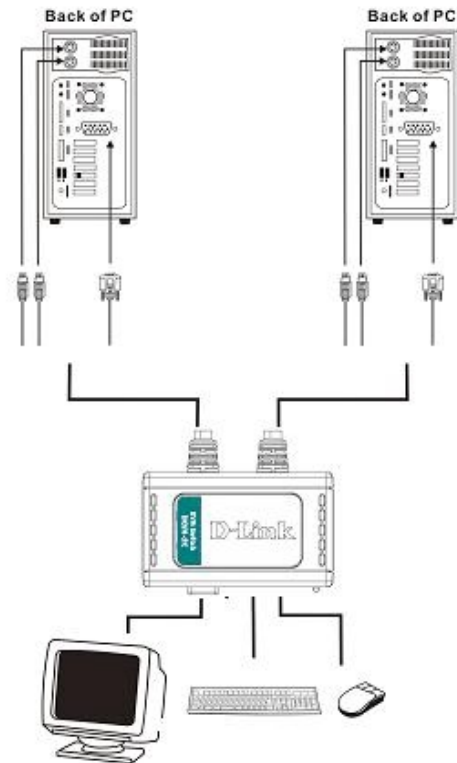

DKVM-2K

Technical Specifications

KVM Switch

Console Connectors

(connect to keyboard, mouse, monitor)

- Keyboard connector: mini DIN-6 PIN female
- Mouse connector: mini DIN-6 PIN female
- Monitor connector: HD 15 PIN female

KVM Cables With Connectors

(connect to computers)

- 2 cables each 1.8 meter (6 feet) long attached to KVM switch
- 2 keyboard connectors: mini DIN-6 PIN male
- 2 mouse connectors: mini DIN-6 PIN male
- 2 monitor connectors: HD 15 PIN male

Diagnostic LEDs

- 2 port LEDs for 2 connected PCs
- A lit (green) status indicates the port is active

PC Selection

(Manually switching back and forth between 2 PCs)

- Through Push buttons
- Through Hot Key
- Switching confirmation: buzzer sound

Physical & Environmental

Power Voltage

5V 1A

Power Input

From PC's PS2 port, no power adapter required

Power Consumption

5V 70mA

Dimensions

104 x 62 x 28 mm (KVM switch only)

Weight

420 grams (KVM switch & 2 sets of KVM cables)

Operating Temperature

0° to 40° C

Storage Temperature

-20° to 60° C

Operating Humidity

0% to 80%

Storage Humidity

0% to 80%

Emission (EMI)

- FCC Class B
- CE Class B
- C-Tick

Box Includes

- DKVM-2K 2-port KVM switch with 2 built-in sets of 1.8 m (6 ft) KVM cables
- Quick Installation Guide

ACN 052 202 838

Ordering Information

DKVM-2K 2-port mini KVM switch kit

Please specify your order as follows:

BDKVM-2K US packaging
DKVM-2K Worldwide packaging (multi-lingual)

U.S.A	TEL: 1-949-788-0805	FAX: 1-949-753-7033
Canada	TEL: 1-905-8295033	FAX: 1-905-8295095
Europe	TEL: 44-20-8731-5555	FAX: 44-20-8731-5511
Germany	TEL: 49-6196-77990	FAX: 49-6196-7799300
France	TEL: 33-1-30238688	FAX: 33-1-30238689
Benelux	TEL: 31-10-2045740	FAX: 31-10-2045880
Italy	TEL: 39-2-2900-0676	FAX: 39-2-2900-1723
Iberia	TEL: 34-93-4090770	FAX: 34-93-4910795
Sweden	TEL: 46-(0)8564-61900	FAX: 46-(0)8564-61901
Norway	TEL: 47-22-309075	FAX: 47-22-309085
Denmark	TEL: 45-43-969040	FAX: 45-43-424347
Finland	TEL: 358-9-2707-5080	FAX: 358-9-2707-5081
Singapore	TEL: 65-6774-6233	FAX: 65-6774-6322
Australia	TEL: 61-2-8899-1800	FAX: 61-2-8899-1868
Japan	TEL: 81-3-5434-9678	FAX: 81-3-5434-9868
China	TEL: 86-10-8518-2533	FAX: 86-10-8518-2250
India	TEL: 91-22-652-6696	FAX: 91-22-652-8914
Egypt	TEL: 202-62-44615	FAX: 202-62-44583
UAE	TEL: 971-4-3916480	FAX: 971-4-3908881
Turkey	TEL: 90-212-335-2525	FAX: 90-212-335-2500
Israel	TEL: 972-9-9715700	FAX: 972-9-971-5601
Chile	TEL: 56-2-232-3185	FAX: 56-2-232-0923
Brasil	TEL: 55-11-3094-2910	FAX: 55-11-3094-2921
South Africa	TEL: 27(0)1266-52165	FAX: 27(0)1266-52186
Russia	TEL: 7-095-737-3389	FAX: 7-095-737-3390
Taiwan	TEL: 886-2-2910-2626	FAX: 886-2-2910-1515
D-Link Corp.	TEL: 886-2-2916-1600	FAX: 886-2-2914-6299

RECYCLABLE
Rev. 01 (Aug. 2003)