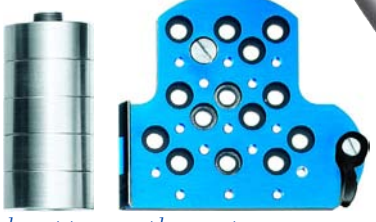

**Steadicam
Merlin.**
BRILLIANTLY
CONCEIVED.
AFFORDABLE.

precision trim stage micrometer adjustments

large trim stage with level for secure camera mounting

patented 3-axis gimbal handle assembly for precise control at unprecedented focal lengths

upper spar

upper caliper locking knob

patent-pending folding caliper hinge for precise geometry whether open, closed or shoulder mounted

lower caliper locking knob

caliper adjusting knob

caliper release lever

ultra-light, ultra-rigid aluminum alloy upper and lower spars

5 threaded precision stainless steel balance weights

rapid-mounting locking dovetail plate

accessory tripod mounting plate

lower tapered weight cap

trim stage

front tapered weight cap

ultra compact folded design

folding caliper hinge

lower tapered weight cap

Specifications:

Folded size: 3.5" x 2" x 11"

Open size, without weights: 3.5" x 3.5" x 7" (minimum) to 13.5" (maximum)