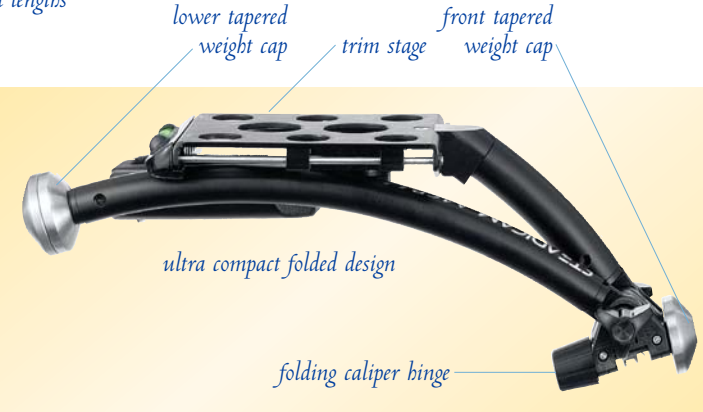

**Steadicam
Merlin.**
BRILLIANTLY
CONCEIVED.
AFFORDABLE.

precision trim stage micrometer adjustments

large trim stage with level for secure camera mounting

patented 3-axis gimbal handle assembly for precise control at unprecedented focal lengths

upper spar

upper caliper locking knob

patent-pending folding caliper hinge for precise geometry whether open, closed or shoulder mounted

lower caliper locking knob

caliper adjusting knob

caliper release lever

ultra-light, ultra-rigid aluminum alloy upper and lower spars

5 threaded precision stainless steel balance weights

rapid-mounting locking dovetail plate

accessory tripod mounting plate

lower tapered weight cap

trim stage

front tapered weight cap

ultra compact folded design

folding caliper hinge

lower tapered weight cap

Specifications:

Folded size: 3.5" x 2" x 11"

Open size, without weights: 3.5" x 3.5" x 7" (minimum) to 13.5" (maximum)