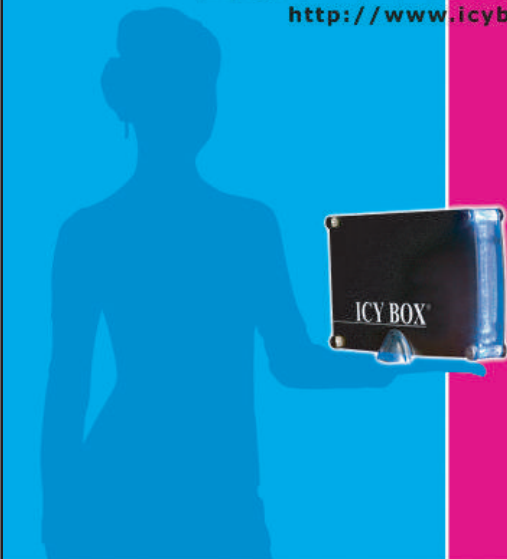

# ICY BOX

<http://www.icybox.de>

ICY BOX IB-351B-BL

ICY BOX IB-550

ICY BOX IB-360B

## IB-250 Series External case for 2.5" HDDs

### Key features

- Compact aluminium case
- With leatherette pocket
- Supports 2.5" PATA / SATA HDDs
- USB 2.0 Host Interface
- LED display for power and HDD access
- Plug & Play