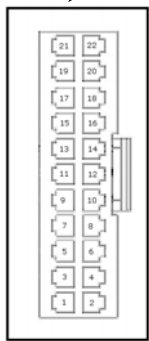

Connection Cable Description

PS-24 Outdoor power supply

Dome camera - rear view

Connection cable

Terminal connector

Following the table, connect each colored cable to the specified signal connector.

Signal	Color	Terminal connector	Signal	Color
ISOG	Black/White		AGND	White/Black
SPARE 1	White		OUT 4	Gray/Black
SPARE 2	Gray		IN 4	Purple/White
SPARE 3	Purple		OUT 3	Blue/White
SPARE 4	Blue		IN 3	Green/Black
SPARE 5	Green		OUT 2	Yellow/Black
PS GND+	Yellow		IN 2	Orange/Black
SPARE 6	Orange		OUT 1	Red/White
24V AC	Red		IN 1	Brown/White
SPARE 7	Brown		SPARE 8	Deep black
24V AC	Black	SPARE 9	Shallow black	