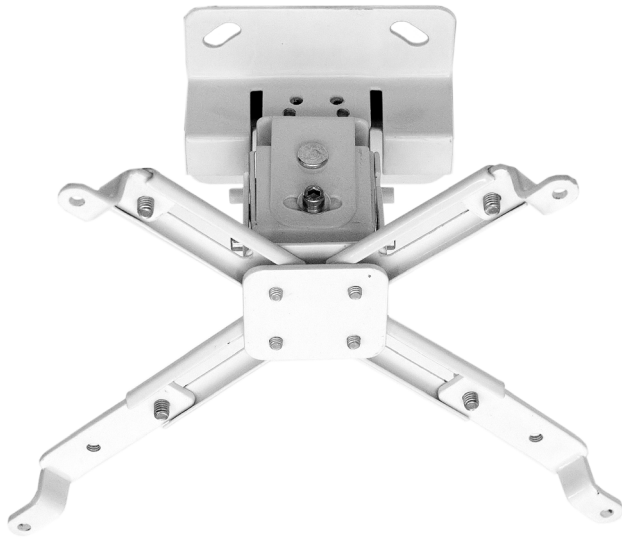

# M Universal Projector Ceilingmount I

Art No: 7 350 022 730 311

Due to its extension arm it is also suitable in most living rooms, allowing everyone to create the perfect movie theatre at home. Its flexibility allows the user to adjust the distance from the ceiling to the projector.

Without the extension arm, the projector will hang 120 mm from the ceiling. The adjustable extension arm can be set to 430 mm or 650 mm. Projector cables can easily be hidden inside the extension arm.

### M Universal Projector Ceilingmount I

EAN:	7 350 022 730 311
Height:	120 mm or 430-650 mm
Distance from the ceiling minimum:	120 mm
Tilt:	Yes
Weight:	2 kg
Colour:	White
Max load:	5 kg
Distribution package:	20 pcs
Warranty:	5 years