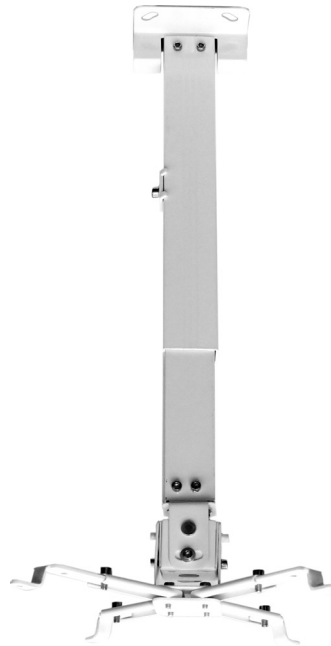

# M Universal Projector Ceilingmount I

Art No: 7 350 022 730 311

Due to its extension arm it is also suitable in most living rooms, allowing everyone to create the perfect movie theatre at home. Its flexibility allows the user to adjust the distance from the ceiling to the projector.

Without the extension arm, the projector will hang 120 mm from the ceiling. The adjustable extension arm can be set to 430 mm or 650 mm. Projector cables can easily be hidden inside the extension arm.

### M Universal Projector Ceilingmount I

EAN:	7 350 022 730 311
Height:	120 mm or 430-650 mm
Distance from the ceiling minimum:	120 mm
Tilt:	Yes
Weight:	2 kg
Colour:	White
Max load:	5 kg
Distribution package:	20 pcs
Warranty:	5 years