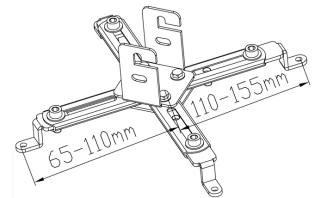

# M Universal Projector Ceilingmount I

Art No: 7 350 022 730 311

Due to its extension arm it is also suitable in most living rooms, allowing everyone to create the perfect movie theatre at home. Its flexibility allows the user to adjust the distance from the ceiling to the projector.

Without the extension arm, the projector will hang 120 mm from the ceiling. The adjustable extension arm can be set to 430 mm or 650 mm. Projector cables can easily be hidden inside the extension arm.

### M Universal Projector Ceilingmount I

EAN:	7 350 022 730 311
Height:	120 mm or 430-650 mm
Distance from the ceiling minimum:	120 mm
Tilt:	Yes
Weight:	2 kg
Colour:	White
Max load:	5 kg
Distribution package:	20 pcs
Warranty:	5 years