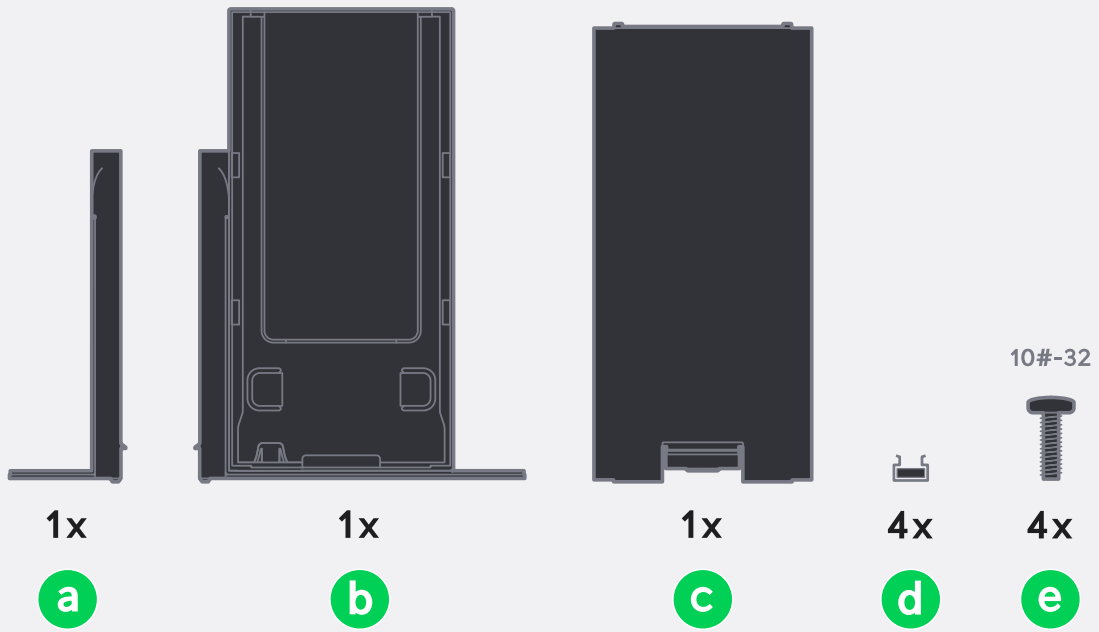

Cloud Gateway Industrial Rack Mount

Cloud Gateway Industrial

[Buy >](#)

1

1x

b

2

3

4

5

6

4x

7

10#-32

4x

8