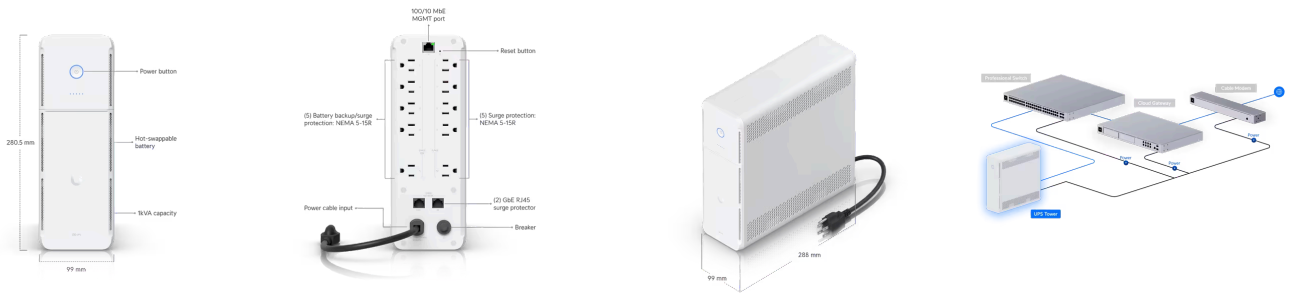

Power Tech > UniFi UPS Tower

Datasheet

In The Box

Marketing Images

Installation Guide

^ Mechanical

Dimensions	288 x 99 x 280.5 mm (11.3 x 3.9 x 11")
Weight	8.17 kg (18 lb)
Enclosure Material	Polycarbonate and acrylonitrile butadiene styrene blend
Form Factor	Desktop
Weatherproofing	IP20

^ Hardware

Management	Ethernet
Networking Interface	(1) 100/10 MbE port for network connection (2) GbE ports for surge in/out
Power	(1) OVC II AC in: NEMA 5-15P (5) Battery backup/surge protection: NEMA 5-15R (5) Surge protection: NEMA 5-15R
Capacity	1,000VA/600W