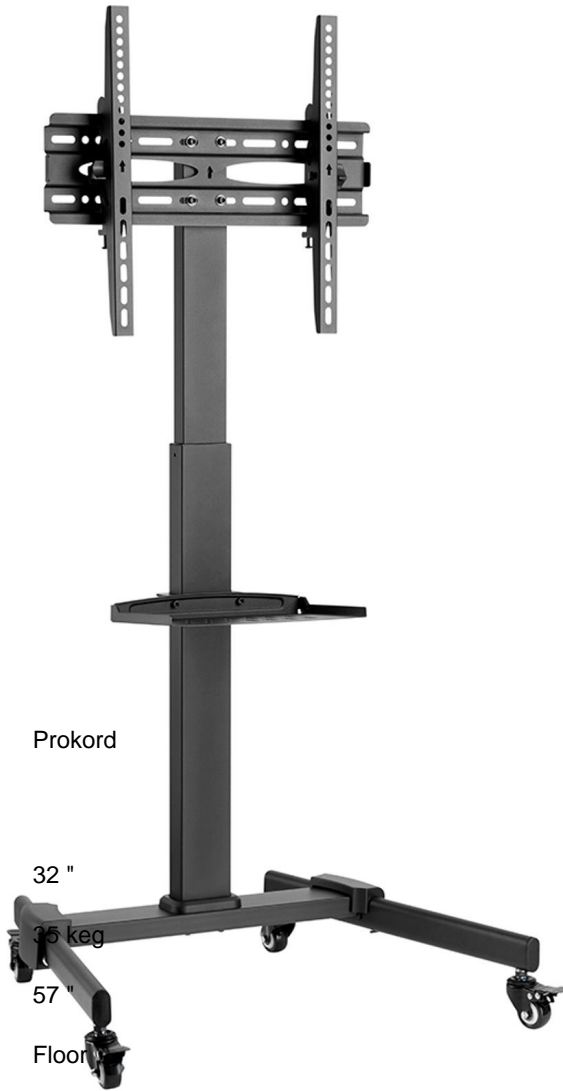

Prokord Premium Fully-Adjustable TV Cart

Header

Manufacturer Prokord

Mounting

Minimum screen size 32 "

Maximum weight capacity 35 kg

Maximum screen size 57 "

Mounting type Floor

Minimum VESA mount 100 x 100 mm

Maximum VESA mount 400 x 400 mm

Panel mounting interface 100 x 100, 200 x 100, 200 x 200, 300 x 200, 300 x 300, 400 x 200, 400 x 300, 400 x 400 mm

Number of displays supported 1

Ergonomics

Height adjustment Yes

Tilt adjustment Yes

Tilt angle range -10 - 10 °

Cable management Yes

Number of wheels 4 wheel(s)

Design

Product colour	Black
Housing material	Plastic, Steel

Weight & dimensions

Width	677 mm
Depth (max)	540 mm
Height	1540 mm

Logistics data

Harmonized System (HS) code	85299097
-----------------------------	----------