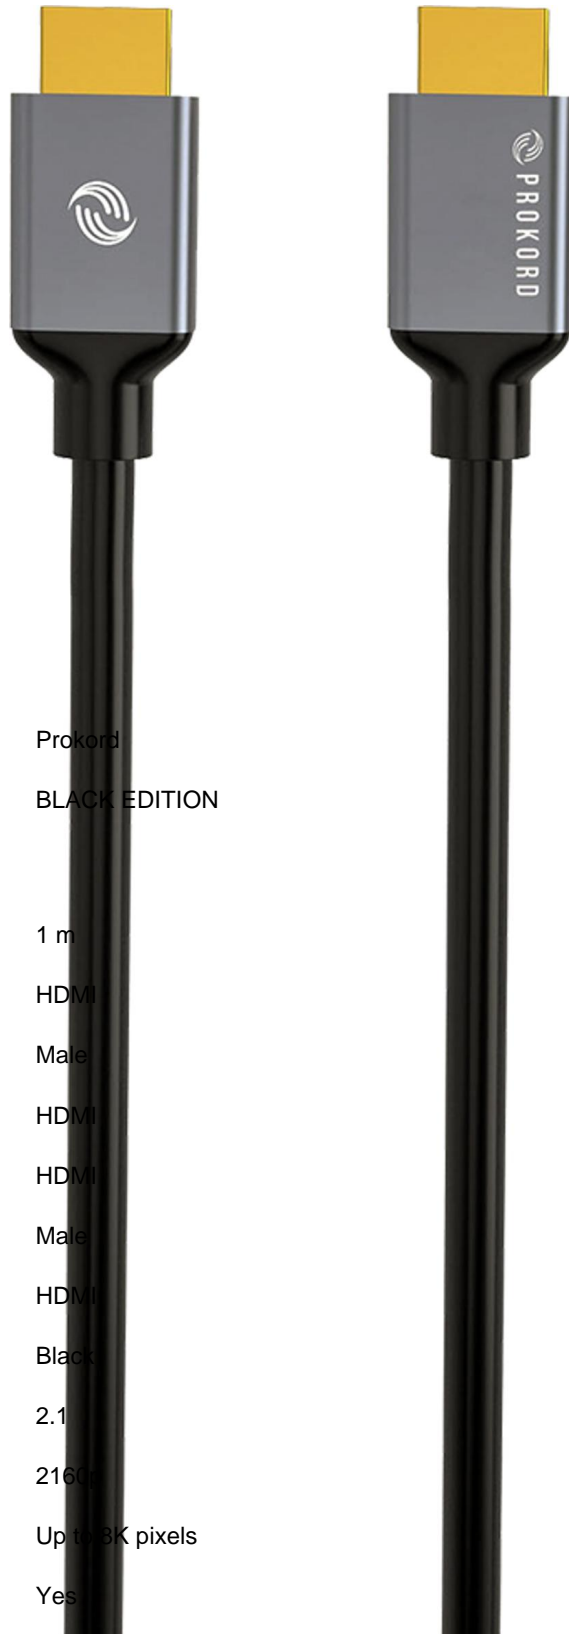

Prokord BLACK EDITION 1m HDMI HDMI Black

Header

Manufacturer	Prokord
Product Line	BLACK EDITION

Features

Cable length	1 m
Connector 1	HDMI
Connector 1 gender	Male
Connector 1 form factor	HDMI
Connector 2	HDMI
Connector 2 gender	Male
Connector 2 form factor	HDMI
Product colour	Black
HDMI version	2.1
Supported video modes	2160p
Maximum resolution	Up to 8K pixels
3D	Yes
AWG wire size	30AWG
Supported graphics resolutions	4096 x 2160, 7860 x 4320
Dolby technologies	Dolby TrueHD, DTS-HD Master Audio
Connector contacts plating	Gold plated

Cable jacket material	TPE
Audio Return Channel (ARC)	Yes
HDCP	Yes
Cable shielding	Aluminium foil + braid
HDMI Ethernet channel	Yes
Quantity per pack	1 pc(s)
Data transfer rate	12 Gbit/s
High Dynamic Range (HDR) supported	Yes
Certification	HDMI,true-4k
Maximum refresh rate	60 Hz
Cable material	Tinned copper
Plug and Play	Yes
Colour depth	12 bit

Weight & dimensions

Weight	350 g
Cable diameter	6 mm

Technical details

Sustainability certificates	CE, REACH, RoHS
-----------------------------	-----------------