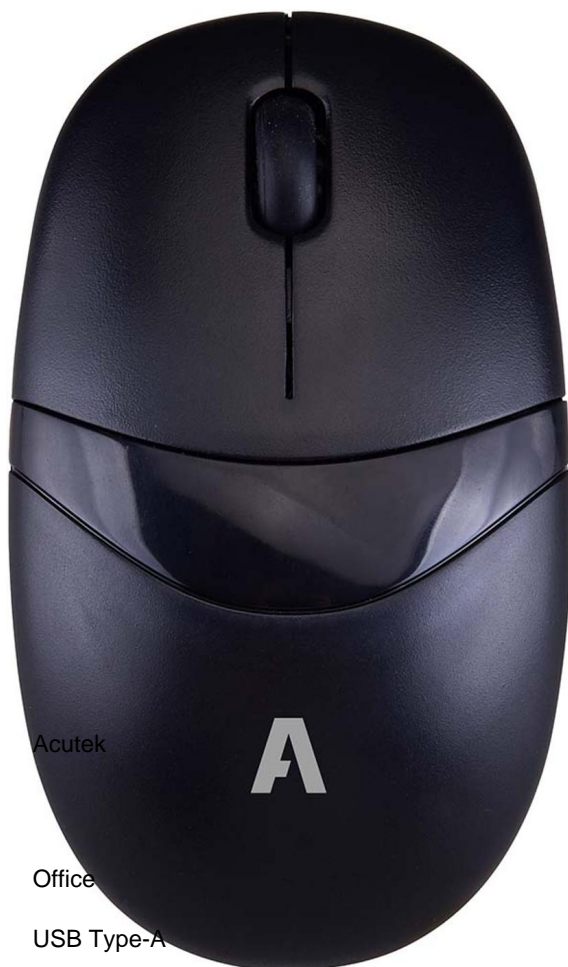

Acutek WIRELESS STANDARD MOUSE AM-M20WLB USB Type-A

Header

Manufacturer Acutek

Mouse

Purpose Office

Device interface USB Type-A

Movement detection technology Optical

Scroll type Wheel

Buttons quantity 3

Movement resolution 1000 dpi

Number of scroll wheels 1

Programmable mouse buttons No

Frequency band 2.4 GHz

Multi-device support No

Silent click No

Scrolling directions Horizontal

Keypad integrated No

Design

Ergonomic design No

Form factor Ambidextrous

Product colour Black

Vertical design	No
-----------------	----

Power

Power source	Batteries
--------------	-----------