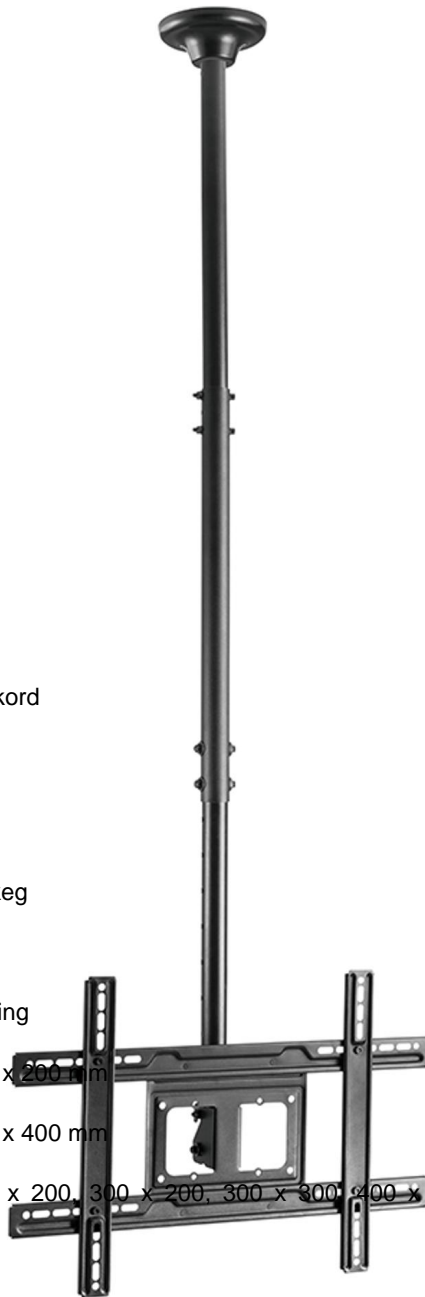

## Mounting

Minimum screen size 37 "

Maximum weight capacity 50 kg

Maximum screen size 80 "

Mounting type Ceiling

Minimum VESA mount 200 x 200 mm

Maximum VESA mount 600 x 400 mm

Panel mounting interface 200 x 200, 300 x 200, 300 x 300, 400 x 200, 400 x 300, 400 x 400, 600 x 400 mm

## Ergonomics

Tilt adjustment Yes

Tilt angle range -25 - 5 °

Swivel angle range -30 - 30 °

Ceiling mounting tube length (min) 70 cm

Cable management Yes

Ceiling mounting tube length (max) 150 cm

## Design

Product colour Black

Housing material Steel

### **Weight & dimensions**

Width 1783 mm

Depth (max) 180 mm

Height 650 mm