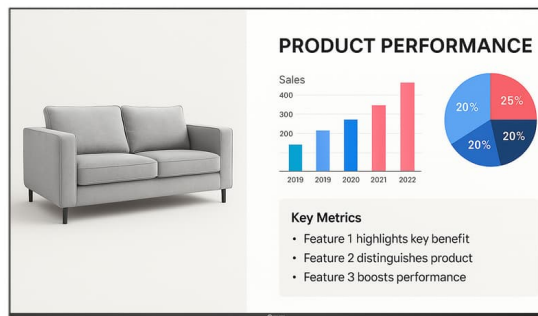

Voxicon DC75UEPAP 18/7 75" IPS 300cd/m² 3840x2160pixels

Header

Manufacturer	Voxicon
Product Line	Digital signage flat panel
Model	DC75UEPAP

Display

Display diagonal	75 "
Panel type	IPS
Display technology	LED
LED backlighting type	D-LED
LED backlight	Yes
Display resolution	3840x2160 pixels
Display brightness	300 cd/m ²
HD type	4K Ultra HD
Touchscreen	No
Response time	8 ms
Multi-touch	No
Number of simultaneous touchpoints	0
Native aspect ratio	16:9
Contrast ratio (typical)	1400:1
High Dynamic Range (HDR) supported	Yes

Viewing angle, horizontal	178 °
High Dynamic Range (HDR) technology	HDR10
Display number of colours	1.07G
Viewing angle, vertical	178 °
Display diagonal (metric)	190.5 cm
Number of simultaneous touchpoints (Windows)	10
Pixel pitch	0.42975 mm
Number of simultaneous touchpoints (Android)	10
Colour saturation	68 %
Active display area (W x H)	1650.24x928.26 mm
Panel life	30000 h
Colour gamut	68 %
Native refresh rate	60 Hz
Haze rate	1 %
Maximum frame rate	60 fps
Glass thickness	1.342 mm