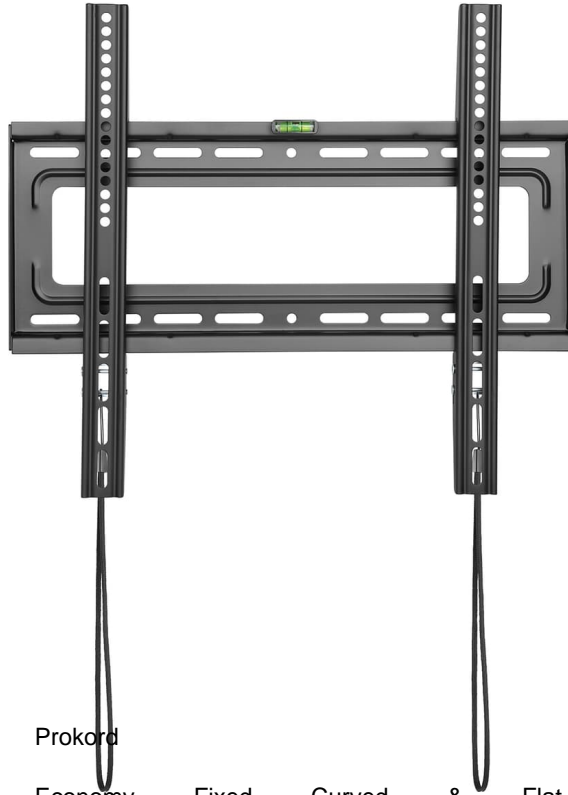

Prokord Heavy-Duty wallmount

Header

Manufacturer	Prokord								
Product Line	Economy	Fixed	Curved	&	Flat	Panel	TV	Wall	Mount
Model	DUS-377050SHDF								

Mounting

Minimum screen size	37 "								
Maximum weight capacity	50 keg								
Maximum screen size	70 "								
Mounting type	Fixed								
Minimum VESA mount	200 x 200 mm								
Maximum VESA mount	400x400 mm								
Panel mounting interface	200 x 200, 200 x 300, 200 x 400, 300 x 200, 300 x 300, 300 x 400, 400 x 200, 400 x 300, 400 x 400, VESA & Universal mm								
Number of displays supported	1								

Ergonomics

Distance to the wall (max)	28 mm
Cable management	No

Design

Product colour	Matte Black
----------------	-------------

Anti-theft function	No
Housing material	Steel

Weight & dimensions

Width	504 mm
Depth (max)	28 mm
Height	435 mm

Packaging content

Manual	Yes
--------	-----

Other features

VESA mounting	Yes
Screen size compatibility	32-70 "
Weight (imperial)	110 lbs