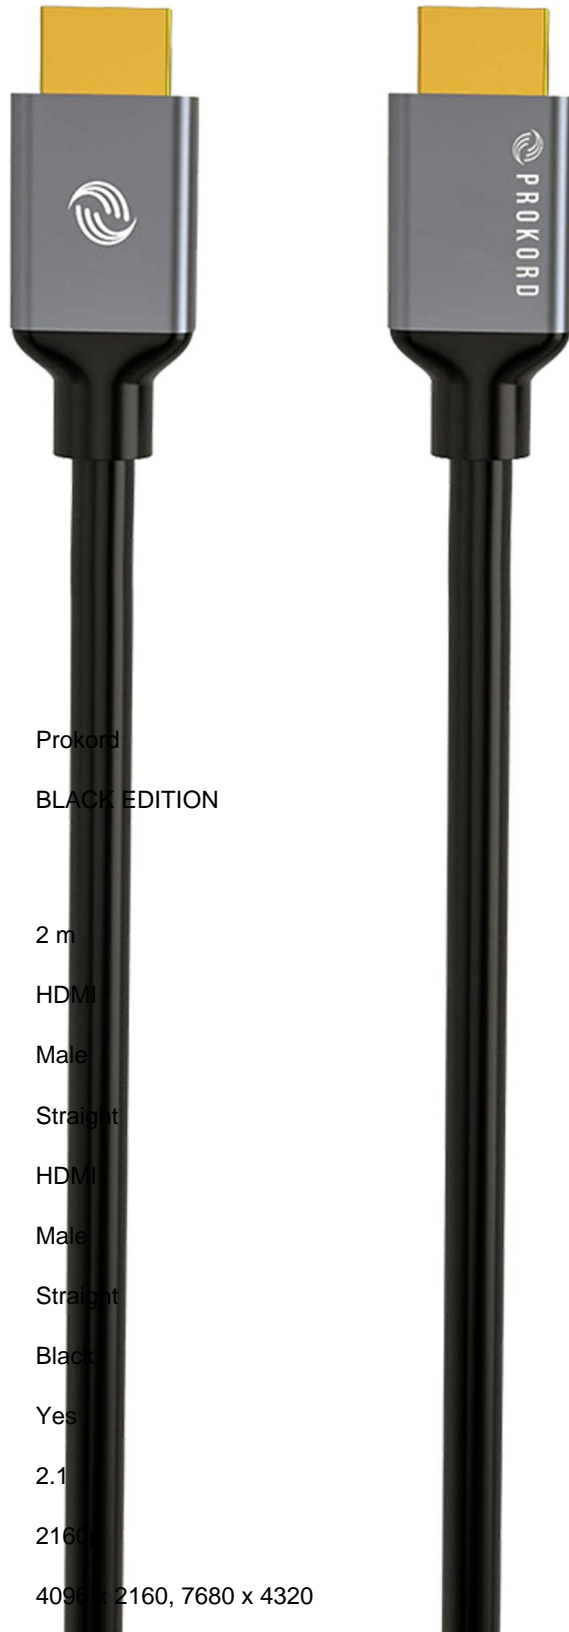

# Prokord BLACK EDITION 2m HDMI HDMI Black

## Header

Manufacturer	Prokord
Product Line	BLACK EDITION

## Features

Cable length	2 m
Connector 1	HDMI
Connector 1 gender	Male
Connector 1 form factor	Straight
Connector 2	HDMI
Connector 2 gender	Male
Connector 2 form factor	Straight
Product colour	Black
3D	Yes
HDMI version	2.1
Supported video modes	2160p
Supported graphics resolutions	4096 x 2160, 7680 x 4320
Dolby technologies	Dolby TrueHD, DTS-HD Master Audio
Connector contacts plating	Gold
Audio Return Channel (ARC)	Yes
Cable jacket material	Low smoke zero halogen (LSZH)