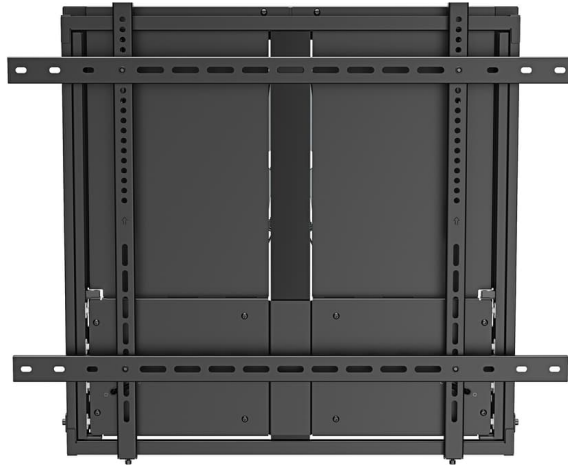

# Prokord Adjustable Wall Bracket 70-100 inches - Height Adjustable

## Header

Manufacturer	Prokord
Product Line	Interactive Whiteboard Wall Mount
Model	PW-400E-90

## Mounting

Minimum screen size	75 "
Maximum weight capacity	90 keg
Maximum screen size	90 "
Mounting type	Wall Mount
Maximum VESA mount	800x600 mm
Panel mounting interface	200 x 200, 200 x 300, 200 x 400, 300 x 200, 300 x 300, 300 x 400, 350 x 350, 400 x 200, 400 x 300, 400 x 400, 400 x 600, 600 x 200, 600 x 300, 600 x 400, 600 x 600, 700 x 400, 800 x 400, 800 x 500, 800 x 600, VESA & Universal mm

## **Weight & dimensions**

Width	840 mm
Depth	107 mm
Height	696 mm