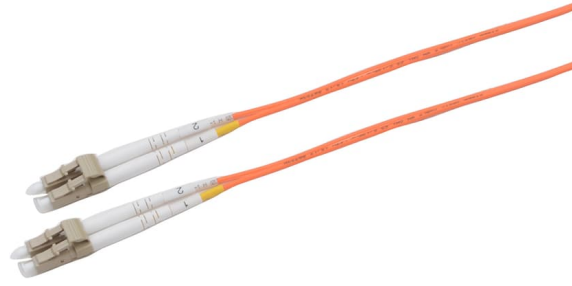

Prokord Fiber Om1 LC-LC 62.5/125 Duplex MM 15.0M 15m LC LC OM1

Header

Manufacturer Prokord

Features

Cable length 15 m

Connector 1 LC

Connector 2 LC

Connector 1 gender Male

Connector 2 gender Male

Fibre optic type OM1

Connector polish type UPC

Core diameter 62.5 µm

Cladding diameter 125 µm

Fiber mode structure Multi-mode

Product colour Orange

Jacket material Low smoke zero halogen (LSZH)