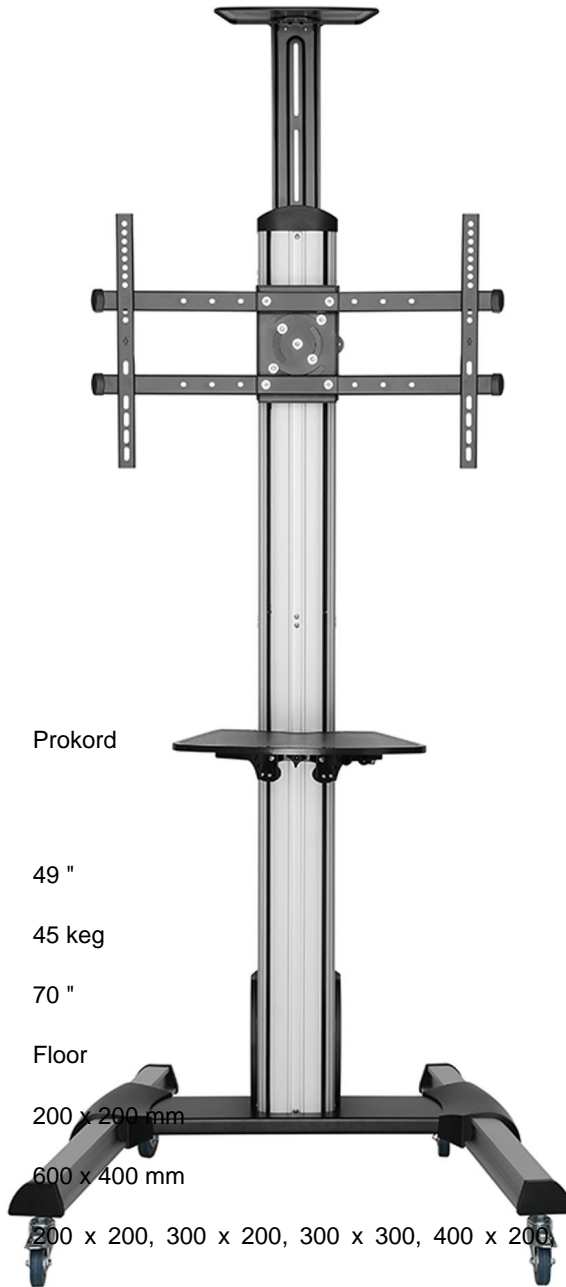

Prokord Deluxe Cart

Header

Manufacturer Prokord

Mounting

Minimum screen size 49 "

Maximum weight capacity 45 keg

Maximum screen size 70 "

Mounting type Floor

Minimum VESA mount 200 x 200 mm

Maximum VESA mount 600 x 400 mm

Panel mounting interface 200 x 200, 300 x 200, 300 x 300, 400 x 200, 400 x 300, 400 x 400, 600 x 400 mm

Number of displays supported 1

Ergonomics

Angle of rotation 90 °

Rotating Yes

Cable management Yes

Number of wheels 4 wheel(s)

Design

Product colour Black, Silver

Housing material Aluminium

Weight & dimensions

Width	930 mm
Depth (max)	750 mm
Height	2210 mm