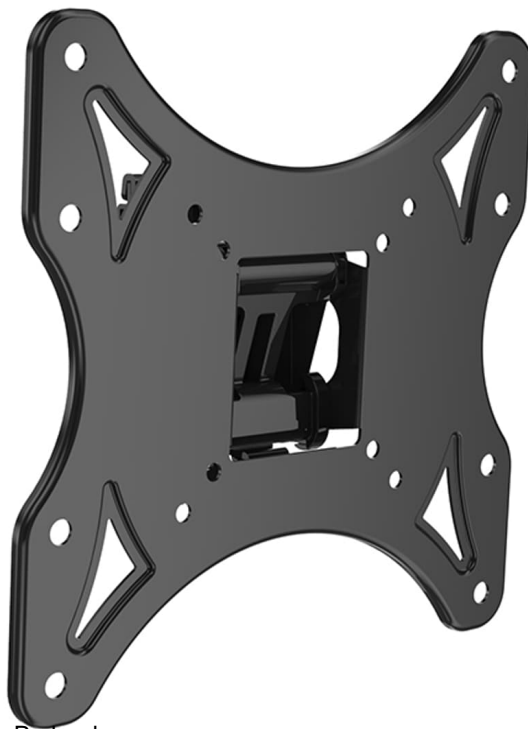

Prokord Tilt Small Wall Mount 25kg 5m HDMI HDMI White

Header

Manufacturer Prokord

Manufacturer Prokord

Features

Cable length 5 m

Connector 1 HDMI

Connector 1 gender Male

Connector 1 form factor Straight

Connector 2 HDMI

Connector 2 gender Male

Connector 2 form factor Straight

Product colour White

HDMI version 1.4

Connector contacts plating Gold

Cable type Flat cable

Quantity per pack 1 pc(s)

Logistics data

Harmonized System (HS) code 84733080

Harmonized System (HS) code 85299097

Mounting

Minimum screen size	10 "
Maximum weight capacity	25 keg
Maximum screen size	42 "
Mounting type	Wall
Minimum VESA mount	75 x 75 mm
Maximum VESA mount	200 x 200 mm
Panel mounting interface	100 x 100, 200 x 200, 75 x 75 mm
Number of displays supported	1

Ergonomics

Distance to the wall (max)	57 mm
Tilt adjustment	Yes
Tilt angle range	-2 - 12 °
Swivel angle range	-25 - 25 °

Design

Product colour	Black
----------------	-------

Technical details

Lifting weight (max)	25 keg
Quantity per pack	1 pc(s)
Orientation	Landscape