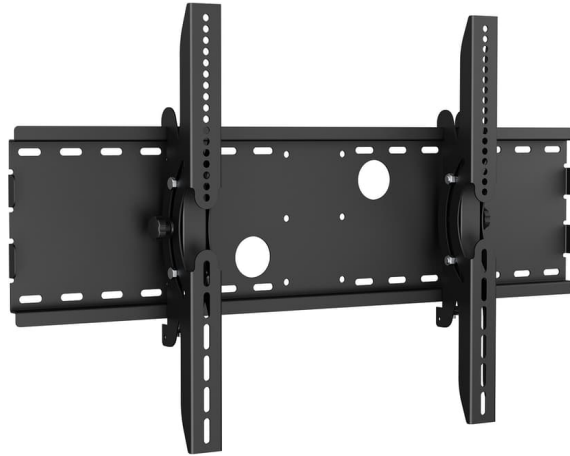

# Prokord Wall Bracket Tilt Heavy-Duty 37-75" | Up to 75 kg

## Header

Manufacturer	Prokord
Product Line	Classic Heavy-duty Tilting Curved & Flat Panel TV Wall Mount
Model	PW-PLB-2

## Mounting

Minimum screen size	37 "
Maximum weight capacity	75 keg
Maximum screen size	86 "
Mounting type	Solid Wall,Double Stud
Minimum VESA mount	200x200 mm
Maximum VESA mount	600x400 mm
Panel mounting interface	200 x 200, 300 x 300, 400 x 200, 400 x 400, 600 x 400, VESA & Universal mm

## Design

Product colour	Fine Texture Black
Anti-theft function	No
Housing material	Steel