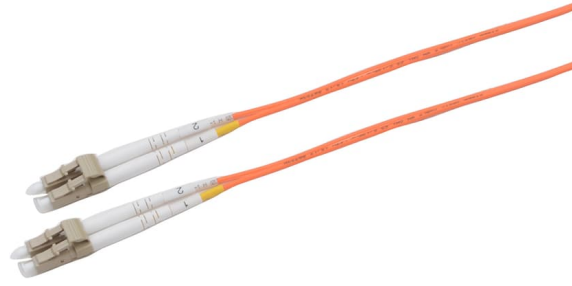

# Prokord Fiber Om1 LC-LC 62.5/125 Duplex MM 25.0M 25m LC LC OM1

## Features

Cable length 25 m

Connector 1 LC

Connector 2 LC

Connector 1 gender Male

Connector 2 gender Male

Fibre optic type OM1

Connector polish type UPC

Core diameter 62.5 µm

Cladding diameter 125 µm

Fiber mode structure Multi-mode

Product colour Orange

Jacket material Low smoke zero halogen (LSZH)