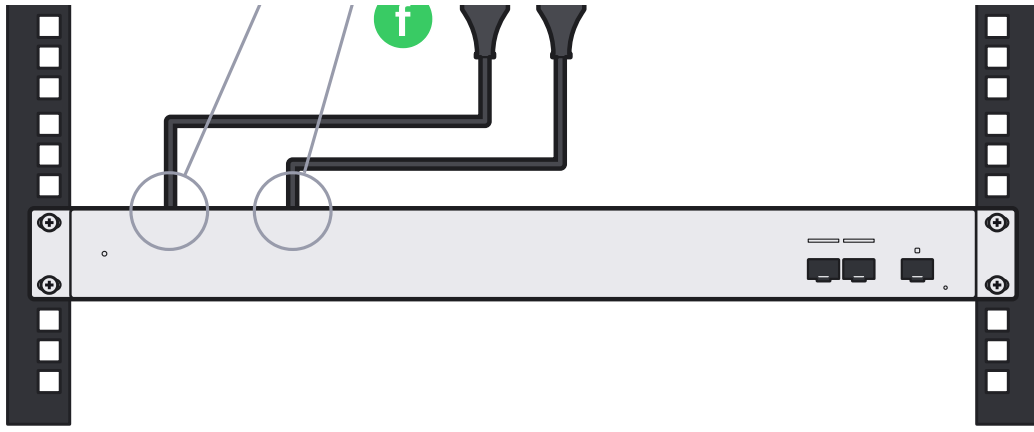

2x

6

Enterprise Fortress Gateway [Buy >](#)

Enterprise Campus Aggregation [Buy >](#)

Enterprise Campus 48 PoE [Buy >](#)

Direct Attach Cable [Buy >](#)

A collection of product images: three network switches (Enterprise Fortress Gateway, Enterprise Campus Aggregation, Enterprise Campus 48 PoE) and a coiled Direct Attach Cable.