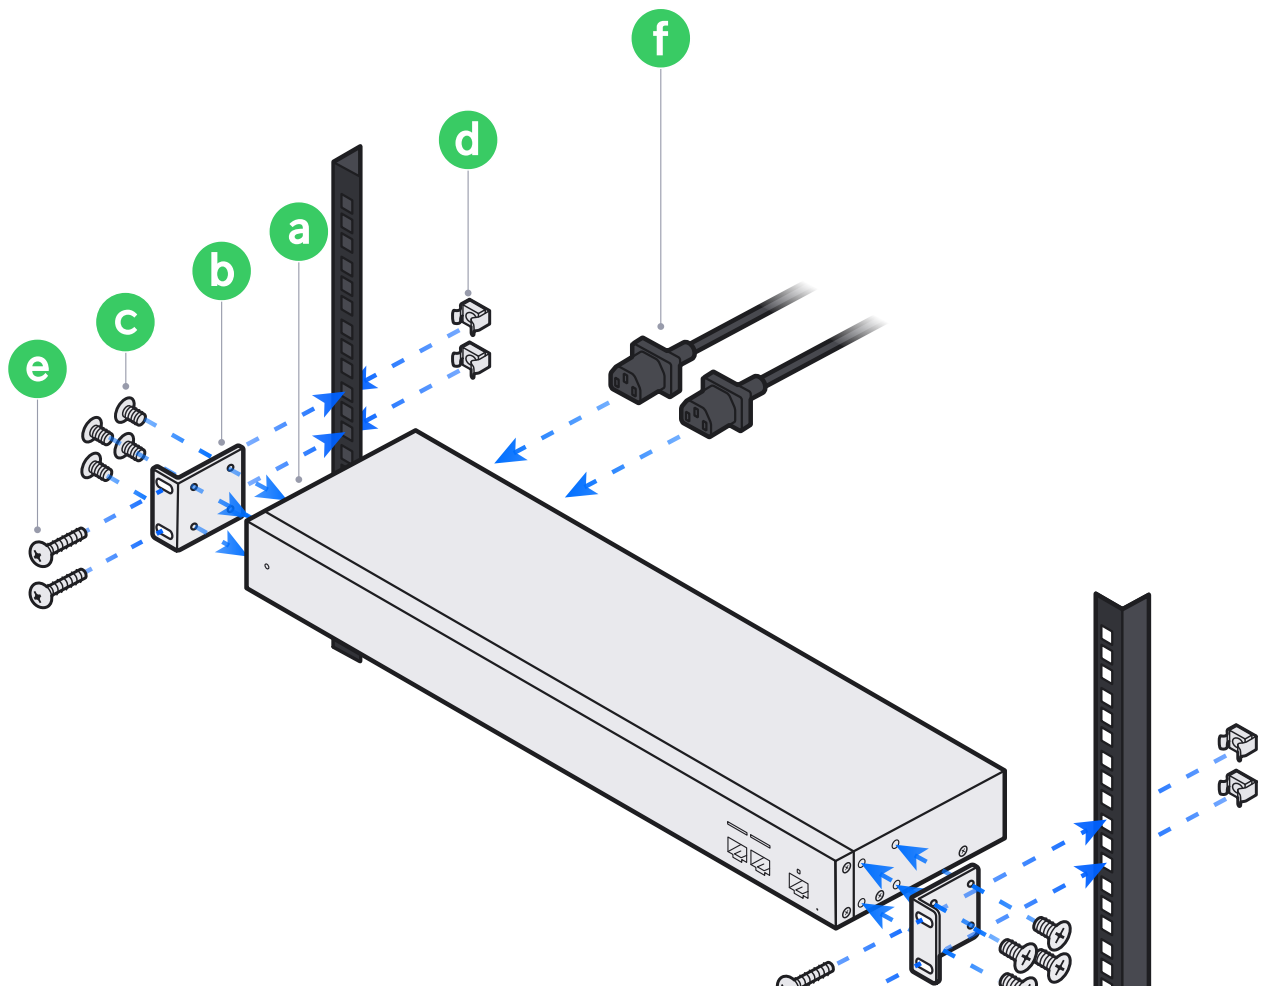

UniFi WAN Switch

1

1x

a

2x

b

M4

8x

2x

6

Enterprise Fortress Gateway [Buy >](#)

Enterprise Campus Aggregation [Buy >](#)

Enterprise Campus 48 PoE [Buy >](#)

Direct Attach Cable [Buy >](#)

A collection of product images: three network switches (Enterprise Fortress Gateway, Enterprise Campus Aggregation, Enterprise Campus 48 PoE) and a coiled Direct Attach Cable.