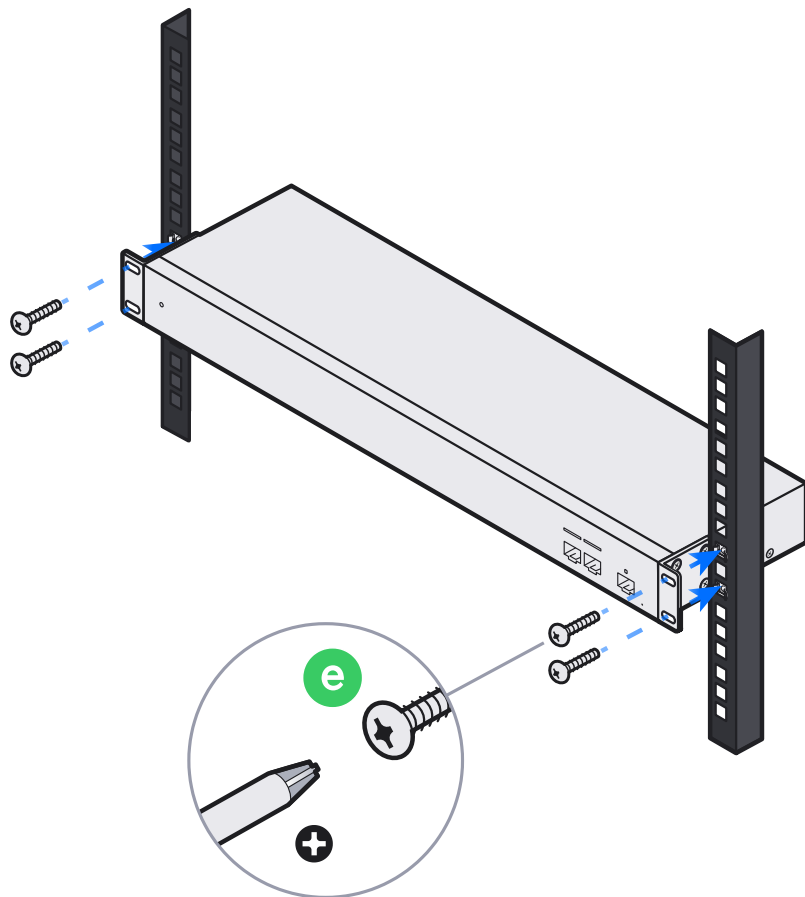

3

10#-32

4x

4