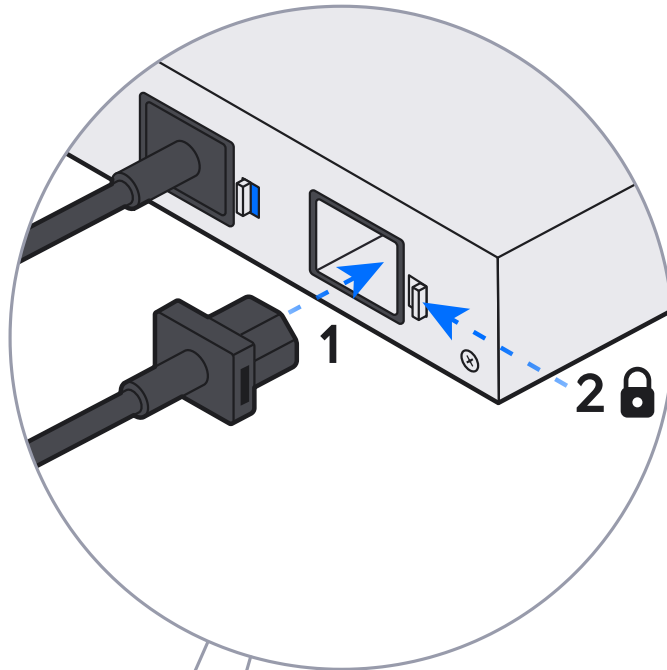

2x

6

Enterprise Fortress Gateway [Buy >](#)

Enterprise Campus Aggregation [Buy >](#)

Enterprise Campus 48 PoE [Buy >](#)

Direct Attach Cable [Buy >](#)

A collection of product images: three network switches (Enterprise Fortress Gateway, Enterprise Campus Aggregation, Enterprise Campus 48 PoE) and a coiled Direct Attach Cable.