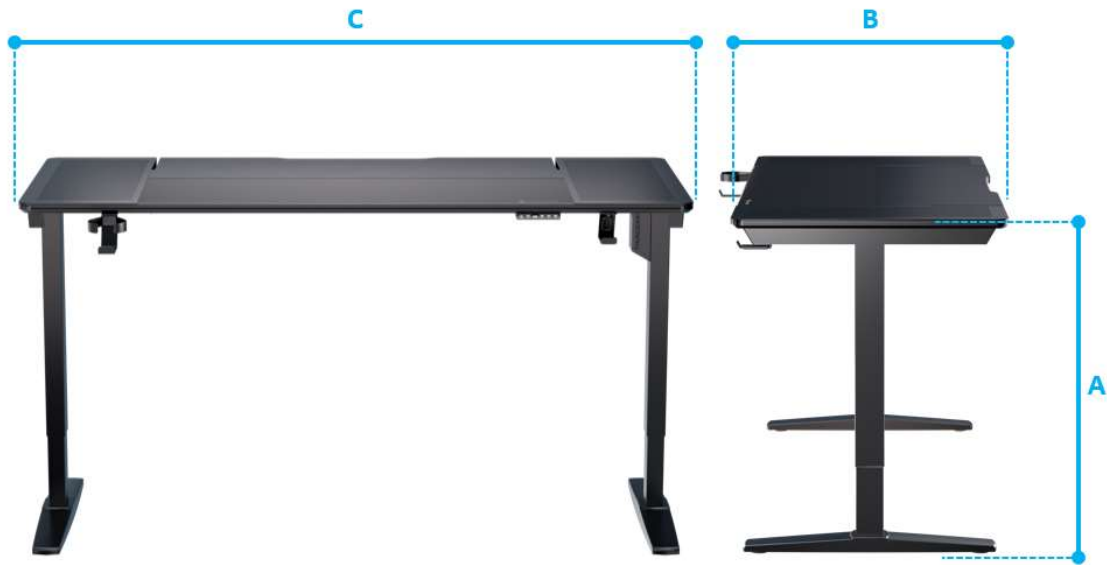

Model Name

LAB-X Gaming Desk, Standing Desk

**USP - Features**

- 170x75cm desktop and 75-120cm silent motor height adjustment
- Automatic lowering with anti-collision
- Mesh side plate to improve PC air intake
- Tempered glass mousepad desktop
- Aluminum frame track for full DIY ecosystem

Specifications

Model name	LAB-X
Desktop	Mesh side plate Tempered glass mousepad
Frame type	Steel Aluminum frame track for full DIY ecosystem
Motor type	Silent single motor
Protection	Automatic reverse with anti-collision
Controller	1*Health mode, 2*memory preset
Height adjustable	75-120cm
Max loading	<80kg/175lbs
Motion noise	<48dB
Lifting speed	<26mm/1"/s
Accessories	1*cable tray, 1*cupholder, 1*headset hook
Product weight	47.5kg/105lbs

Desk Height (A)	75-120cm / 29.5-47.2in
Desktop Width (B)	75cm / 29.5in
Desktop Length (C)	170cm / 66.9in
Recommended Height	160cm-200cm / 5'3" - 6'6"
Recommended Weight	<80kg/176lbs

Shipping Information

Model Name	LAB-X	
Color	Item Code	EAN
Black 1 of 2 Boxes	TEGD-7029101.11	4711099479009
Black 2 of 2 Boxes	TEGD-7029101.12	4711099479016
	1 of 2 Boxes	
Carton Net Weight	24 KGS	
Carton Gross Weight	29.4 KGS	
Carton Size (L x W x H)	117.5 x 53 x 22cm	
Carton Measure	4.07 CUFT	
	2 of 2 Boxes	
Carton Net Weight	24 KGS	
Carton Gross Weight	29.5 KGS	
Carton Size (L x W x H)	84 x 55 x 34cm	
Carton Measure	5.55 CUFT	
20' GP	100PCS	
40' GP	210 PCS	
40' HQ	238PCS	