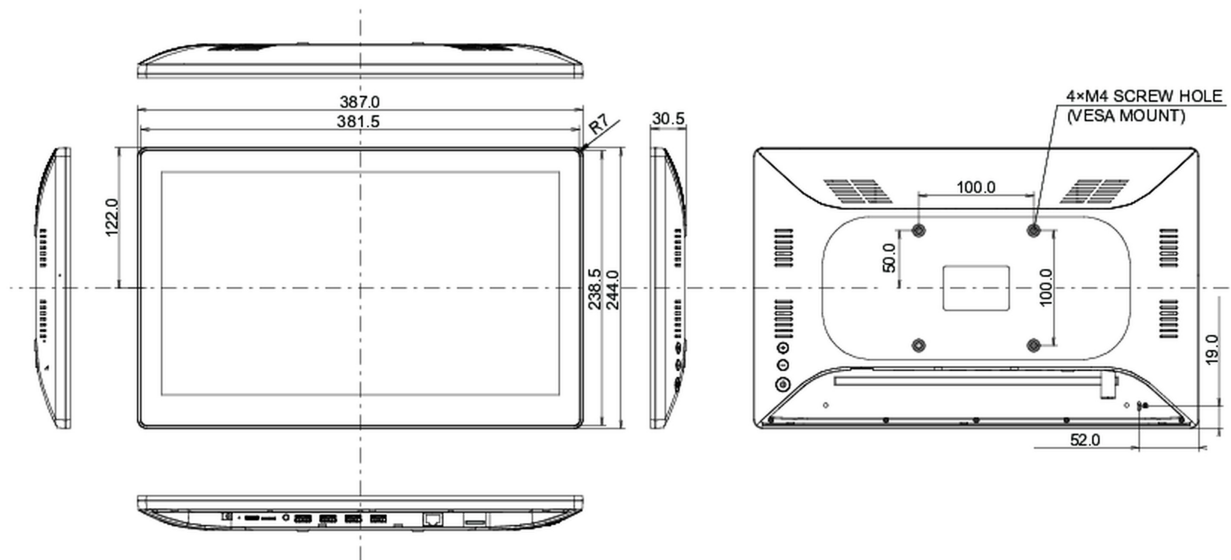

## 10 DIMENSIONS / WEIGHT

Product dimensions W x H x D 387 x 244 x 30.5mm

Box dimensions W x H x D 477 x 295 x 75mm

Weight (without box) 1.5kg

Weight (with box) 2.4kg

EAN code 4948570124534

All trademarks and registered trademarks acknowledged. E & O E. Specification subject to change without notice. All LCD's comply with ISO-9241-307:2008 in connection with pixel defects.