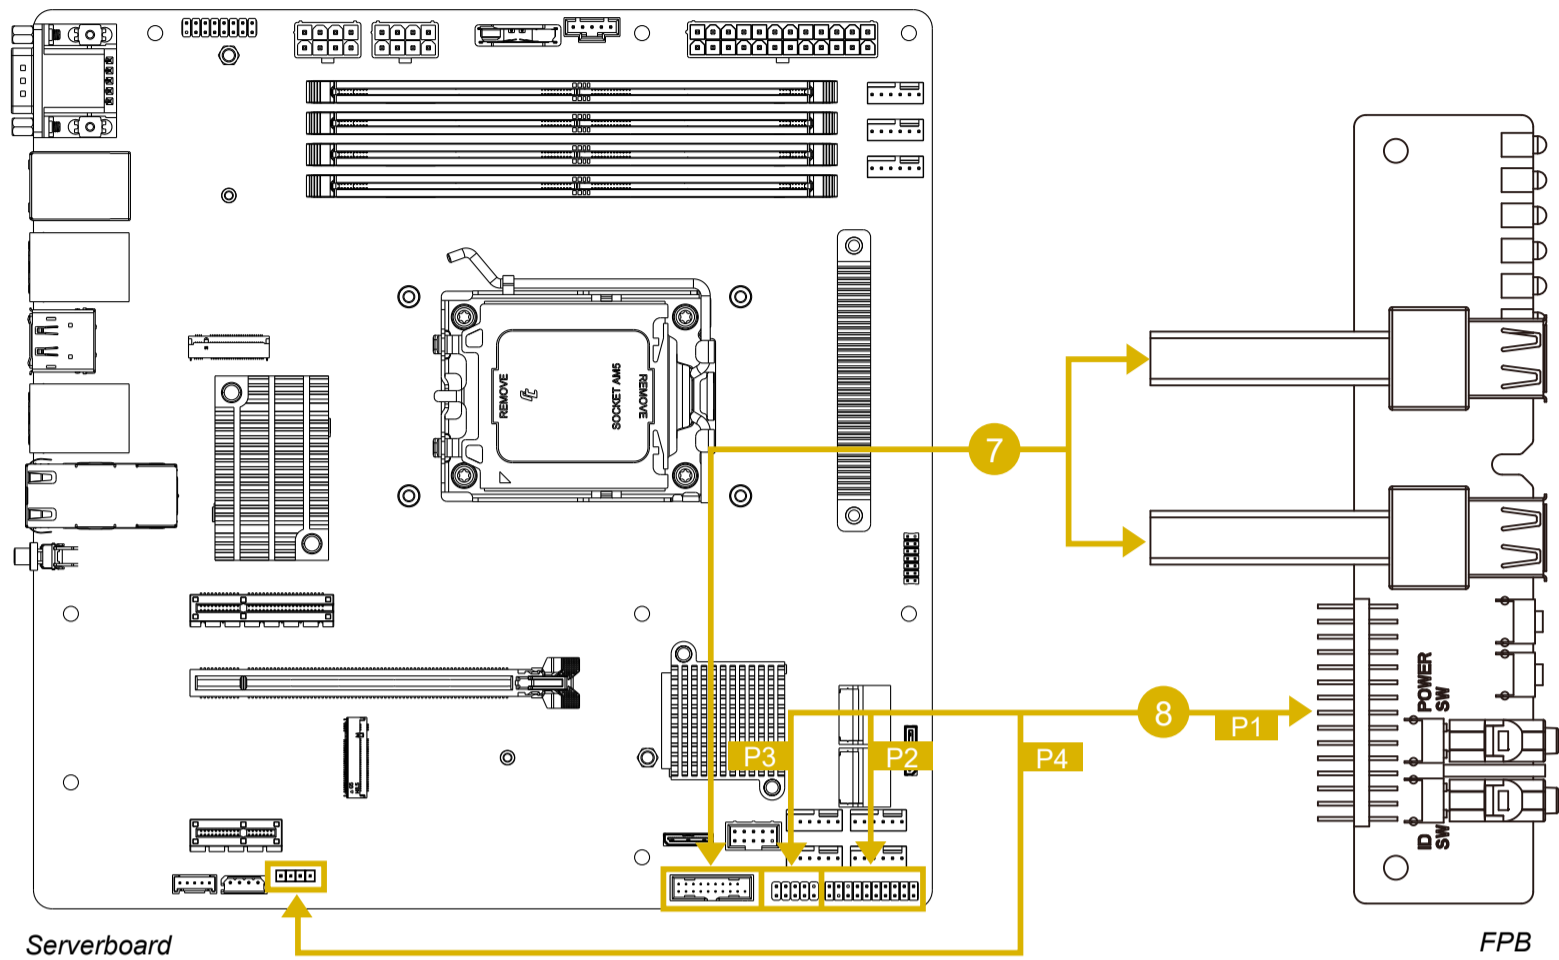

Cable List

No.	Description	No.	Description
1	SATA 7P 6G Cable (4 to 4); L=230/330/410/510mm	7	USB 3.0 Cable; L=500mm
2	System Fan Cable (4028 H/S FAN W/1*4P); L=600mm	8	Front Panel Cable (PH2.54 2*13P to 4*CONN); L=400mm
3	System Fan Cable (4028 H/S FAN W/1*4P); L=600mm	9	ATX 8PIN Cable from PSU
4	System Fan Cable (4028 H/S FAN W/1*4P); L=600mm	10	ATX 24P Power Cable from PSU
5	System Fan Cable (4028 H/S FAN W/1*4P); L=600mm	11	Molex 4P Power Cable from PSU
6	System Fan Cable (4028 H/S FAN W/1*4P); L=600mm		

SATA Cable Connections

*The illustrations in this Quick Installation Guide are for references only. The actual product may be slightly different by SKU.

Fan Cable Connections

Front Panel Cable & USB Cable Connections

Power Cable Connections