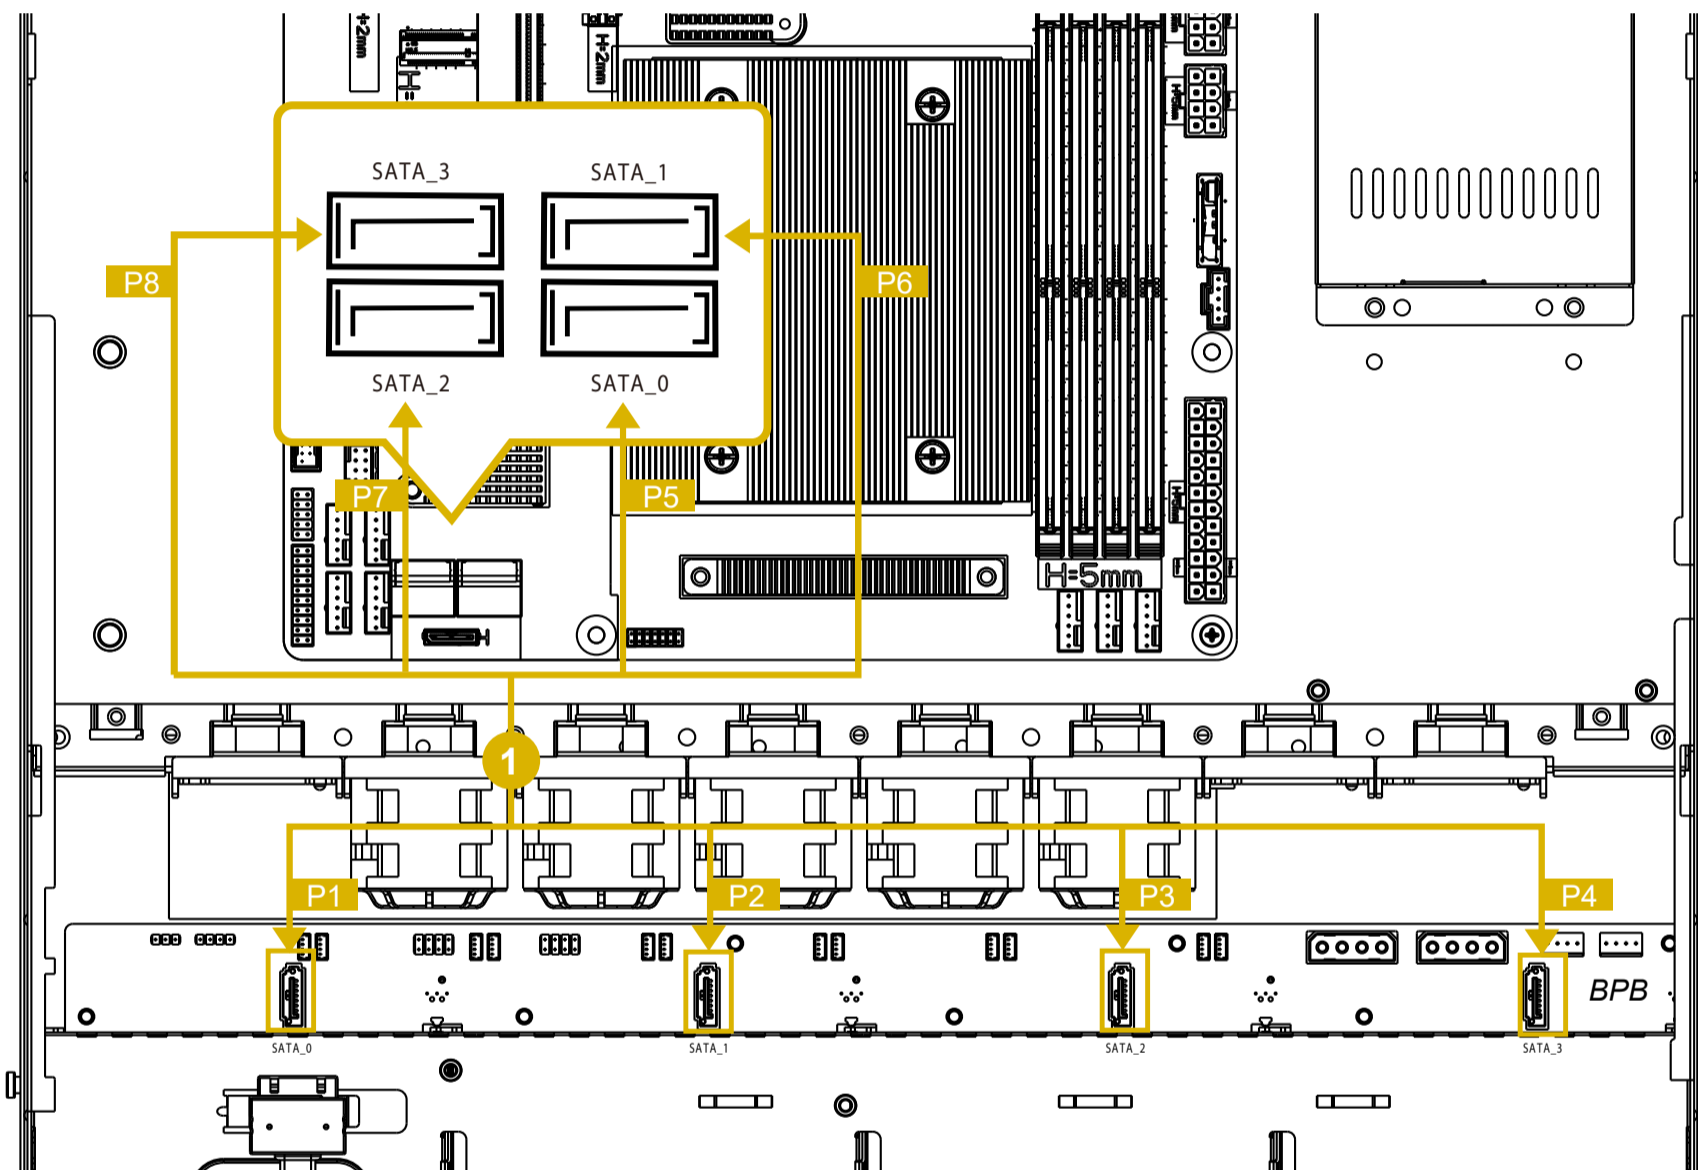

Cable List

No.	Description	No.	Description
1	SATA 7P 6G Cable (4 to 4); L=230/330/410/510mm	7	USB 3.0 Cable; L=500mm
2	System Fan Cable (4028 H/S FAN W/1*4P); L=600mm	8	Front Panel Cable (PH2.54 2*13P to 4*CONN); L=400mm
3	System Fan Cable (4028 H/S FAN W/1*4P); L=600mm	9	ATX 8PIN Cable from PSU
4	System Fan Cable (4028 H/S FAN W/1*4P); L=600mm	10	ATX 24P Power Cable from PSU
5	System Fan Cable (4028 H/S FAN W/1*4P); L=600mm	11	Molex 4P Power Cable from PSU
6	System Fan Cable (4028 H/S FAN W/1*4P); L=600mm		

SATA Cable Connections

*The illustrations in this Quick Installation Guide are for references only. The actual product may be slightly different by SKU.

Fan Cable Connections

Front Panel Cable & USB Cable Connections

Power Cable Connections