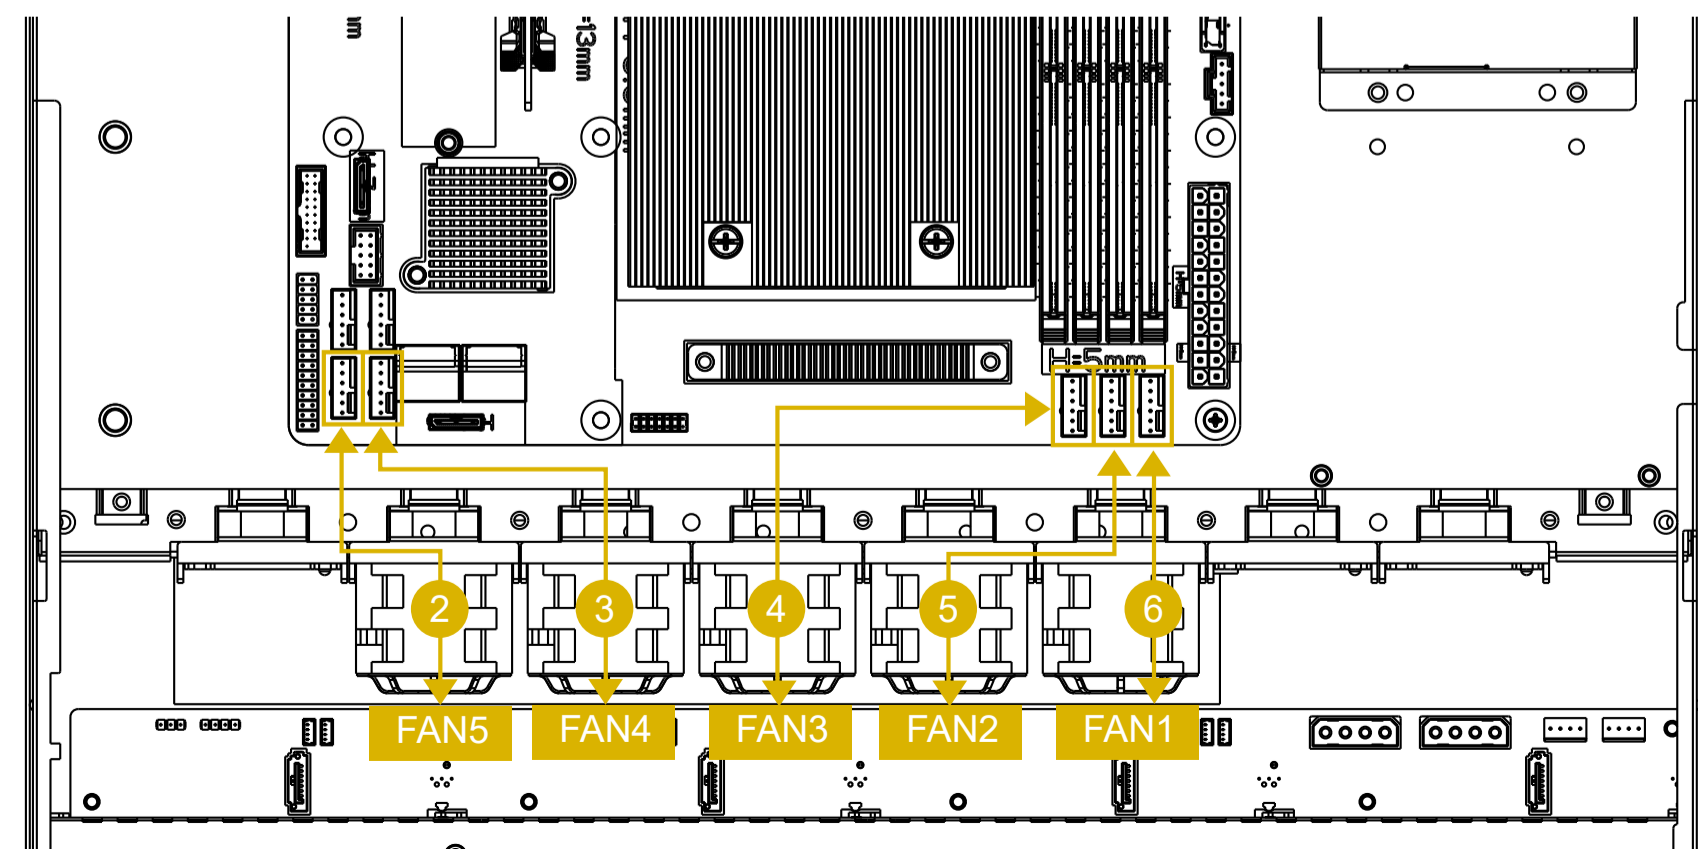

Cable List

No.	Description	No.	Description
1	SATA 7P 6G Cable (4 to 4); L=230/330/410/510mm	7	USB 3.0 Cable; L=500mm
2	System Fan Cable (4028 H/S FAN W/1*4P); L=600mm	8	Front Panel Cable (PH2.54 2*13P to 4*CONN); L=400mm
3	System Fan Cable (4028 H/S FAN W/1*4P); L=600mm	9	ATX 8PIN Cable from PSU
4	System Fan Cable (4028 H/S FAN W/1*4P); L=600mm	10	ATX 24P Power Cable from PSU
5	System Fan Cable (4028 H/S FAN W/1*4P); L=600mm	11	Molex 4P Power Cable from PSU
6	System Fan Cable (4028 H/S FAN W/1*4P); L=600mm		

SATA Cable Connections

*The illustrations in this Quick Installation Guide are for references only. The actual product may be slightly different by SKU.

Fan Cable Connections

Front Panel Cable & USB Cable Connections

Power Cable Connections