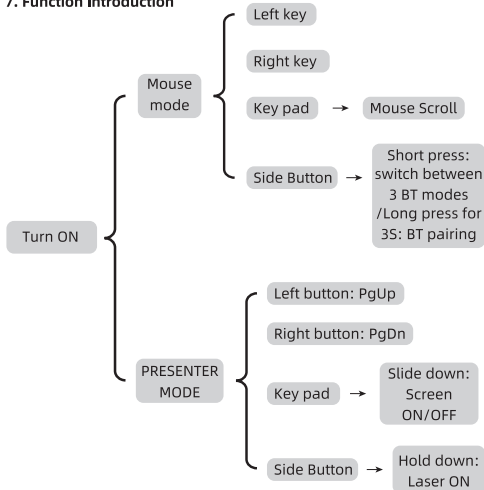

7. Function Introduction

3.

Voxicon is our value brand within multi-media solutions. Our products are carefully sourced and selected, and tested by us for lasting performance.

Amped up quality, elevated design within a reasonable price range.