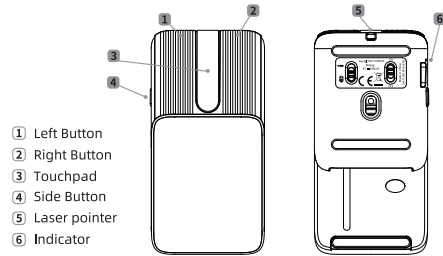

Package content

System

Operating system WIN8, WIN10, WIN11, MAC OS

Suggestions for Charging

Considering the safety and battery life, please charge the mouse via the USB charging port, but not via the adaptor.

Details

1.

There are two toggle switches at the bottom. The left one is mode switch, in which the top one is presenter mode, and the bottom one is the mouse mode. The right one is the power switch, in which the top one is power on, and the bottom one is power off.