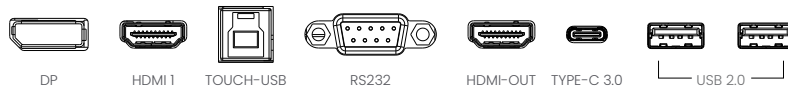

TOP I/O CAMERA PORTS

SIDE I/O