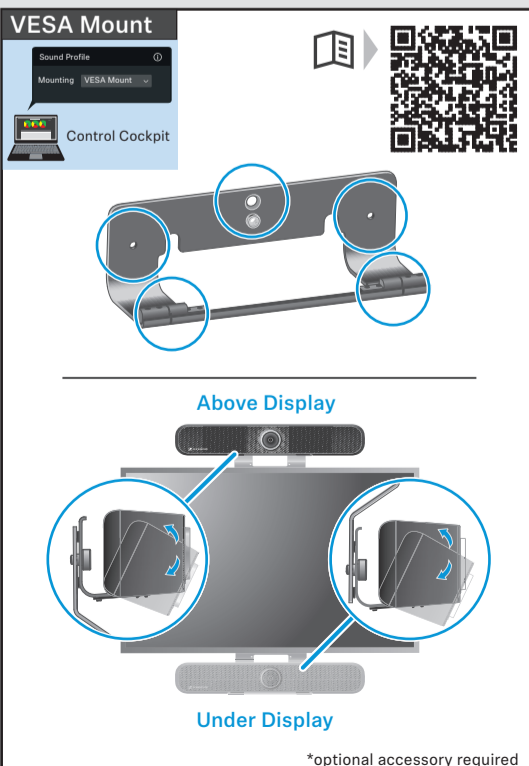

*optional accessory required

*third-party tripod accessory required