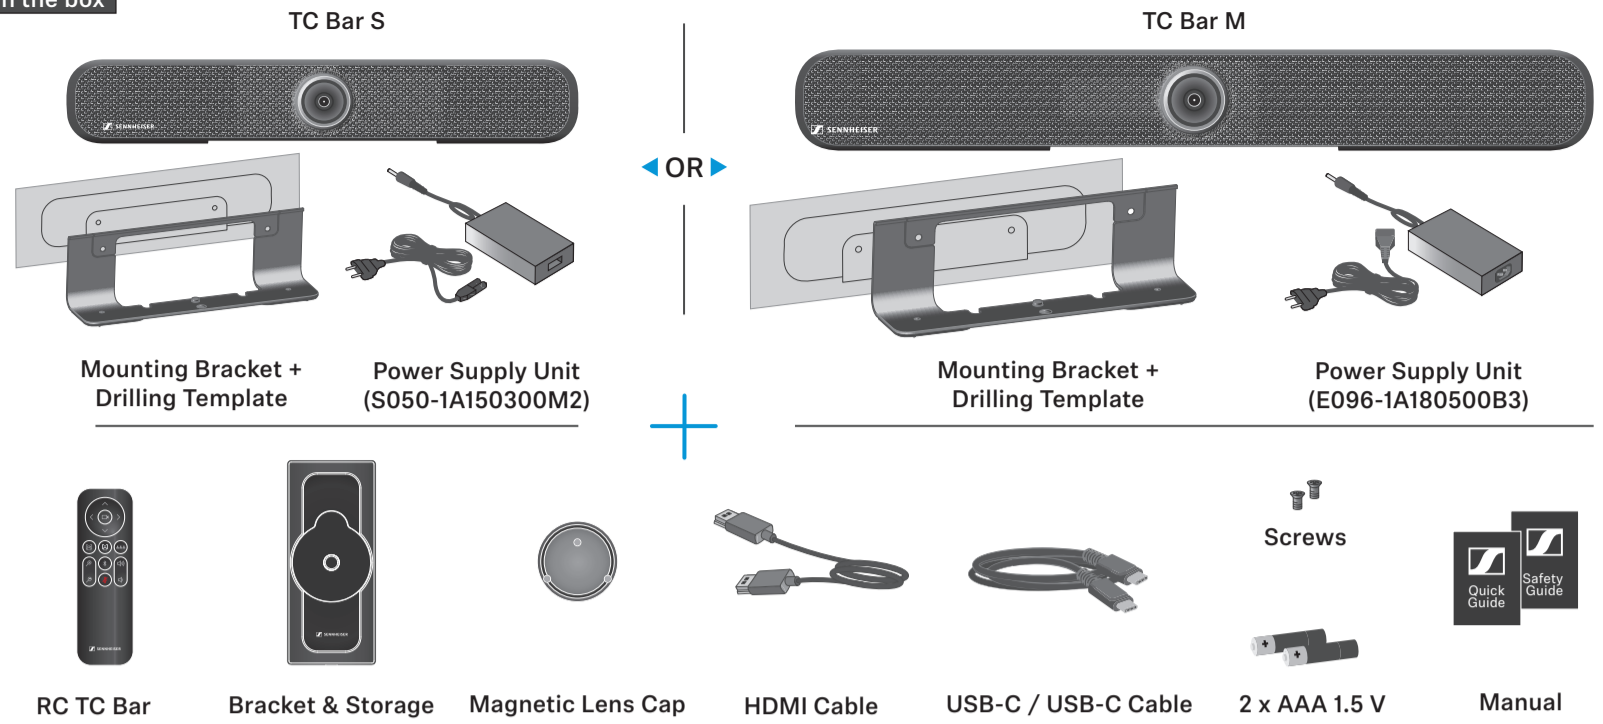

TeamConnect Bar

Model: TC Bar S
TC Bar M

Quick Guide
Kurzanleitung
Guide de démarrage rapide
Guida rapida
Instrucciones resumidas
Beknopte gebruiksaanwijzing
Krótka instrukcja obsługi
Snabbguide

Kort vejledning
Pikaohje
Σύνοψες οδηγίες
Kısa Kilavuz
快速指南
クイックガイド
요약 안내서
دليل مختصر

SENNHEISER

Online Manual

www.sennheiser.com/download

Sennheiser electronic SE & Co. KG

Am Labor 1, 30900 Wedemark, Germany
www.sennheiser.com

Publ. 05/24, 592874/A03

In the box

RC TC Bar   Bracket & Storage   Magnetic Lens Cap   HDMI Cable   USB-C / USB-C Cable   2 x AAA 1.5 V   Manual