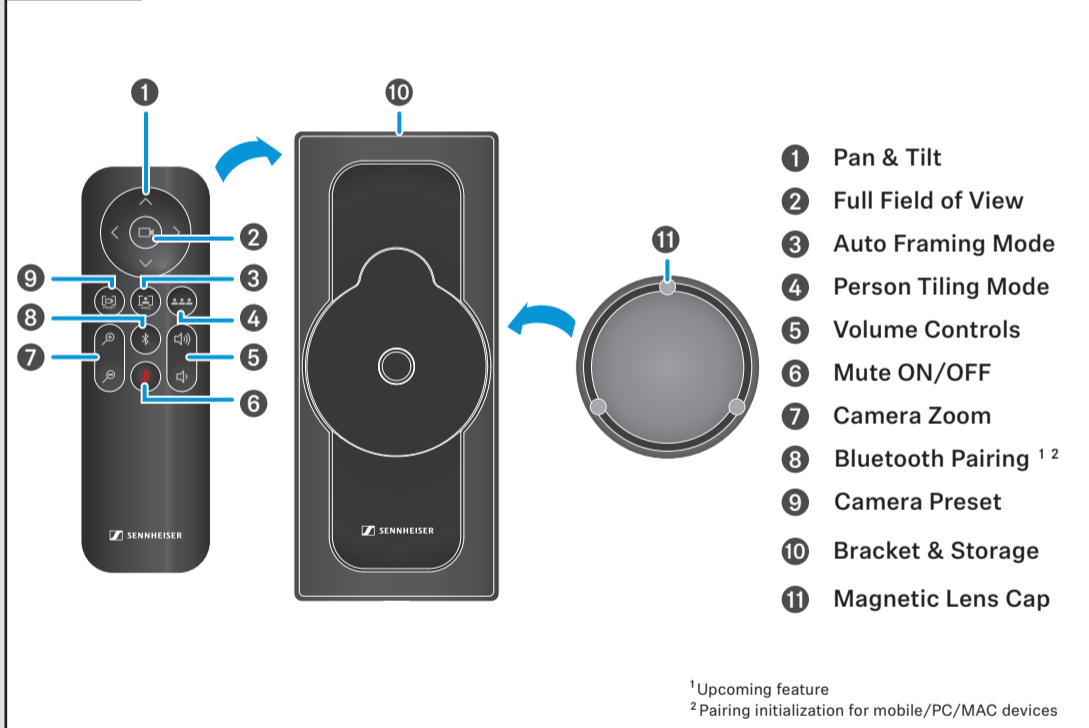

Product Overview | TC Bar M

- 1 Stereo Speakers
- 2 Camera
- 3 LED Ring
- 4 Microphones
- 5 WiFi LED¹
- 6 Bluetooth Pairing^{1 2}
- 7 Bluetooth LED¹
- 8 DC IN
- 9 Ethernet PoE (PSE)³
- 10 Ethernet PoE (PSE)³
- 11 Factory Reset
- 12 HDMI OUT
- 13 USB-C Connector
- 14 HDMI OUT
- 15 USB-A Connector
- 16 Passive Radiator
- 17 Kensington Lock
- 18 Cable Guide

¹ Upcoming feature
² Pairing initialization for mobile/PC/MAC devices
³ Power Sourcing Equipment

RC TC Bar

- 1 Pan & Tilt
- 2 Full Field of View
- 3 Auto Framing Mode
- 4 Person Tiling Mode
- 5 Volume Controls
- 6 Mute ON/OFF
- 7 Camera Zoom
- 8 Bluetooth Pairing^{1 2}
- 9 Camera Preset
- 10 Bracket & Storage
- 11 Magnetic Lens Cap

¹ Upcoming feature
² Pairing initialization for mobile/PC/MAC devices

Product Overview | TC Bar S

- 1 Stereo Speakers
- 2 Camera
- 3 LED Ring
- 4 Microphones
- 5 WiFi LED¹
- 6 Bluetooth Pairing^{1 2}
- 7 Bluetooth LED¹
- 8 Factory Reset
- 9 USB-C Connector
- 10 HDMI OUT
- 11 USB-A Connector
- 12 DC IN
- 13 Ethernet PoE+ (PD)⁴
- 14 Passive Radiator
- 15 Cable Guide
- 16 Kensington Lock