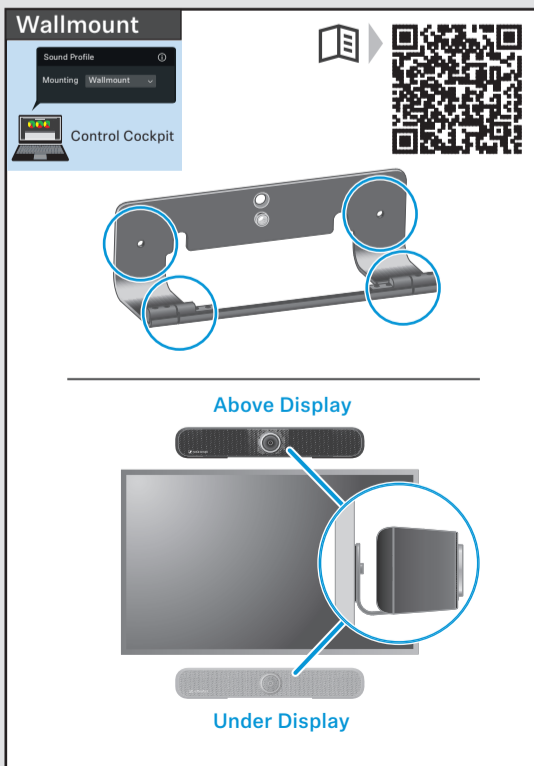

*optional accessory required

*third-party tripod accessory required