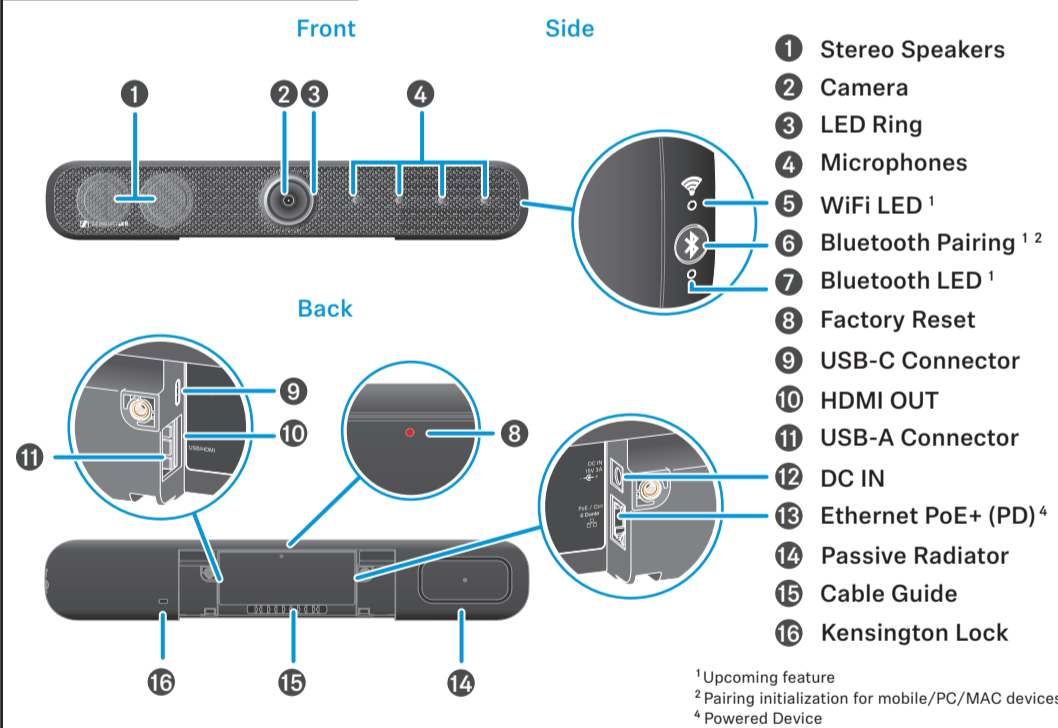

Product Overview | TC Bar M

- 1 Stereo Speakers
- 2 Camera
- 3 LED Ring
- 4 Microphones
- 5 WiFi LED¹
- 6 Bluetooth Pairing^{1 2}
- 7 Bluetooth LED¹
- 8 DC IN
- 9 Ethernet PoE (PSE)³
- 10 Ethernet PoE (PSE)³
- 11 Factory Reset
- 12 HDMI OUT
- 13 USB-C Connector
- 14 HDMI OUT
- 15 USB-A Connector
- 16 Passive Radiator
- 17 Kensington Lock
- 18 Cable Guide

¹ Upcoming feature
² Pairing initialization for mobile/PC/MAC devices
³ Power Sourcing Equipment

RC TC Bar

- 1 Pan & Tilt
- 2 Full Field of View
- 3 Auto Framing Mode
- 4 Person Tiling Mode
- 5 Volume Controls
- 6 Mute ON/OFF
- 7 Camera Zoom
- 8 Bluetooth Pairing^{1 2}
- 9 Camera Preset
- 10 Bracket & Storage
- 11 Magnetic Lens Cap

¹ Upcoming feature
² Pairing initialization for mobile/PC/MAC devices

Product Overview | TC Bar S

- 1 Stereo Speakers
- 2 Camera
- 3 LED Ring
- 4 Microphones
- 5 WiFi LED¹
- 6 Bluetooth Pairing^{1 2}
- 7 Bluetooth LED¹
- 8 Factory Reset
- 9 USB-C Connector
- 10 HDMI OUT
- 11 USB-A Connector
- 12 DC IN
- 13 Ethernet PoE+ (PD)⁴
- 14 Passive Radiator
- 15 Cable Guide
- 16 Kensington Lock