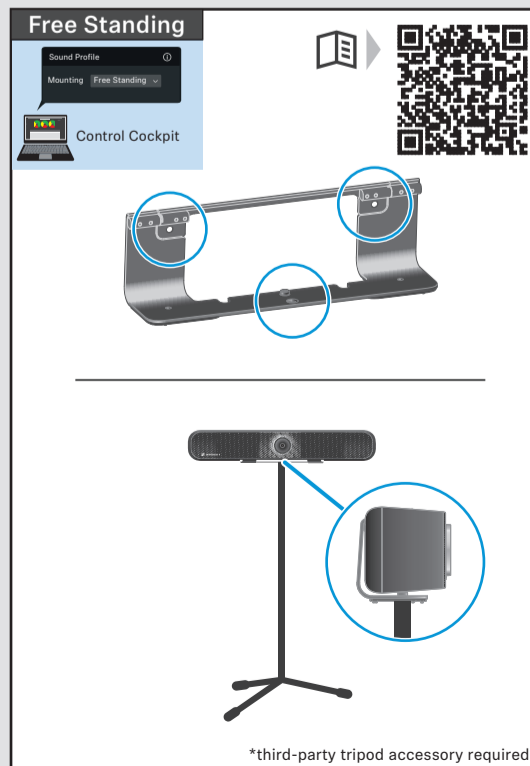

*optional accessory required

*third-party tripod accessory required