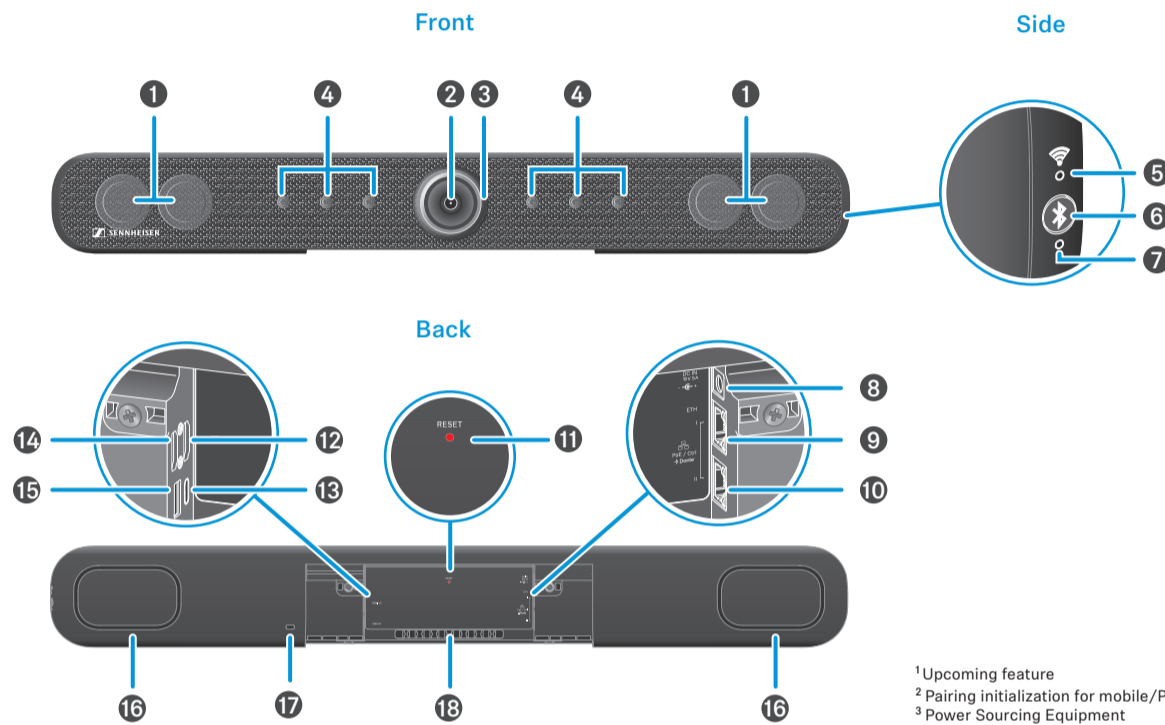

SENNHEISER

Online Manual

www.sennheiser.com/download

Sennheiser electronic SE & Co. KG

Am Labor 1, 30900 Wedemark, Germany
www.sennheiser.com

Publ. 05/24, 592874/A03

In the box

RC TC Bar Bracket & Storage Magnetic Lens Cap HDMI Cable USB-C / USB-C Cable 2 x AAA 1.5 V Manual

Product Overview | TC Bar M

- 1 Stereo Speakers
- 2 Camera
- 3 LED Ring
- 4 Microphones
- 5 WiFi LED¹
- 6 Bluetooth Pairing^{1 2}
- 7 Bluetooth LED¹
- 8 DC IN
- 9 Ethernet PoE (PSE)³
- 10 Ethernet PoE (PSE)³
- 11 Factory Reset
- 12 HDMI OUT
- 13 USB-C Connector
- 14 HDMI OUT
- 15 USB-A Connector
- 16 Passive Radiator
- 17 Kensington Lock
- 18 Cable Guide

¹ Upcoming feature
² Pairing initialization for mobile/PC/MAC devices
³ Power Sourcing Equipment

RC TC Bar

- 1 Pan & Tilt
- 2 Full Field of View
- 3 Auto Framing Mode
- 4 Person Tiling Mode
- 5 Volume Controls
- 6 Mute ON/OFF
- 7 Camera Zoom
- 8 Bluetooth Pairing^{1 2}
- 9 Camera Preset
- 10 Bracket & Storage
- 11 Magnetic Lens Cap

¹ Upcoming feature
² Pairing initialization for mobile/PC/MAC devices

Product Overview | TC Bar S

- 1 Stereo Speakers
- 2 Camera
- 3 LED Ring
- 4 Microphones
- 5 WiFi LED¹
- 6 Bluetooth Pairing^{1 2}
- 7 Bluetooth LED¹
- 8 Factory Reset
- 9 USB-C Connector
- 10 HDMI OUT
- 11 USB-A Connector
- 12 DC IN
- 13 Ethernet PoE+ (PD)⁴
- 14 Passive Radiator
- 15 Cable Guide
- 16 Kensington Lock