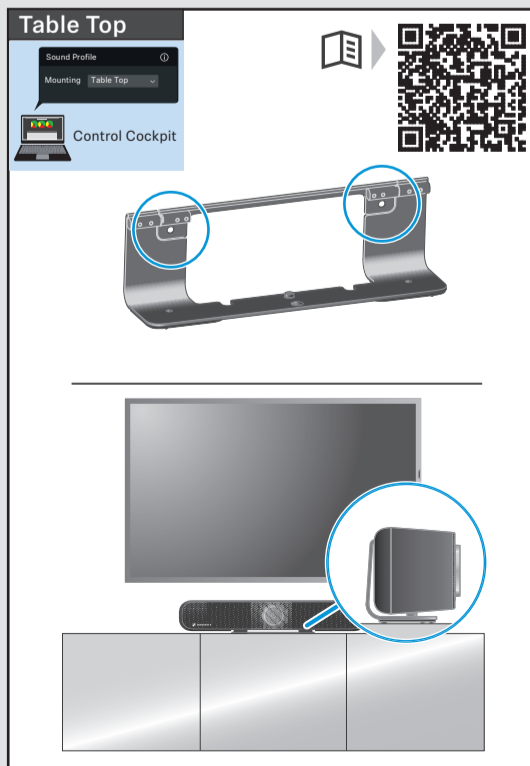

*optional accessory required

*third-party tripod accessory required