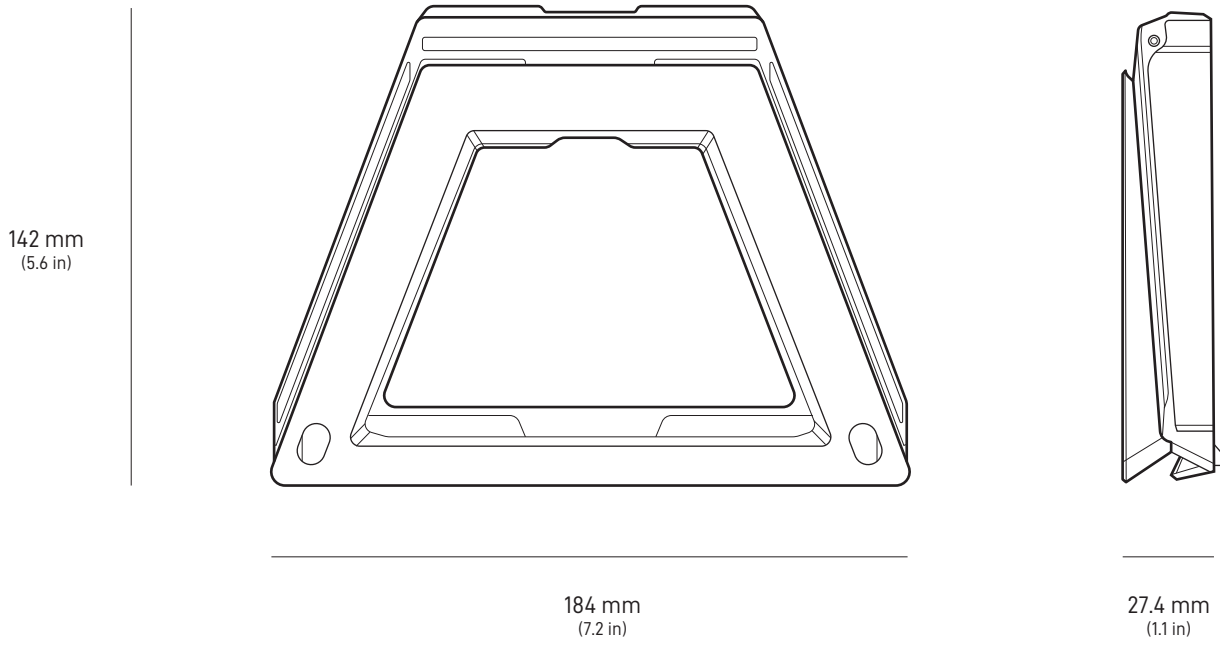

STARLINK | STANDARD SPECIFICATIONS

What's In The Box

Standard

Kickstand

Gen 3 Router

Starlink Cable

15 m
(49.2 ft)

AC Power Cable

1.5 m
(4.92 ft)

Power Supply

1.5 m
(4.92 ft)

Package Weight: 6.73 kg (14.83 lbs)

Package Dimensions: 652.4 x 451.7 x 97.9 mm (25.69 x 17.78 x 3.84 in)

Antenna	Electronic Phased Array
Field of View	110°
Orientation	Software Assisted Manual Orienting
Weight	2.9 kg (6.4 lb) 3.2 kg (7 lb) with Kickstand 3.8 kg (8.3 lb) with Kickstand & 15 m Cable
Environmental Rating	IP67 Type 4
Operating Temperature	-30°C to 50°C (-22°F to 122°F)
Wind Speed	Operational: 96 kph+ (60 mph+)
Snow Melt Capability	Up to 40 mm / hour (1.5 in / hour)
Power Consumption	Average: 75 - 100 W

Product Dimensions	43.4 x 298.6 x 120.4 mm (1.7 in x 11.76 in x 4.74 in)
Wi-Fi Technology	802.11 a/b/g/n/ac/ax
Generation	WiFi 6
Radio	Tri Band 4 x 4 MU-MIMO
Ethernet Ports	Two (2) Latching Ethernet LAN ports with removable cover
Coverage	Up to 297 m ² (3,200 ft ²)
Operating Temperature	-30°C to 50°C (-22°F to 122°F)
Weight	0.57 kg (1.25 lbs)
Security	WPA2
Environmental Rating	IP56 Rated (Water Resistant), configured for indoor use
Power Indicator	LED face plate, lower left corner of router
Mesh Compatibility	Compatible with Starlink Gen 2 and Gen 3 Mesh Nodes, up to 3 Starlink Mesh Nodes
	*Not compatible with 3rd party mesh systems
Devices	Connect up to 235 devices

Product Dimensions	173 x 93 x 35.75 mm (6.8 in x 3.66 in x 1.4 in)
Weight	0.65 kg (1.43 lbs)
Environmental Rating	IP66 Type 4
Operating Temperature	-30°C to 60°C (-22 to 140°F)
Power Specifications	100-240V ~ 2.5A 50 - 60 Hz