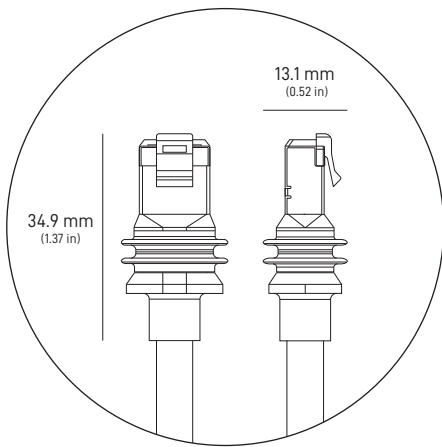

STARLINK | STANDARD SPECIFICATIONS

What's In The Box

Standard

Kickstand

Gen 3 Router

Starlink Cable

15 m
(49.2 ft)

AC Power Cable

1.5 m
(4.92 ft)

Power Supply

1.5 m
(4.92 ft)

Package Weight: 6.73 kg (14.83 lbs)

Package Dimensions: 652.4 x 451.7 x 97.9 mm (25.69 x 17.78 x 3.84 in)

Antenna	Electronic Phased Array
Field of View	110°
Orientation	Software Assisted Manual Orienting
Weight	2.9 kg (6.4 lb) 3.2 kg (7 lb) with Kickstand 3.8 kg (8.3 lb) with Kickstand & 15 m Cable
Environmental Rating	IP67 Type 4
Operating Temperature	-30°C to 50°C (-22°F to 122°F)
Wind Speed	Operational: 96 kph+ (60 mph+)
Snow Melt Capability	Up to 40 mm / hour (1.5 in / hour)
Power Consumption	Average: 75 - 100 W

Product Dimensions	43.4 x 298.6 x 120.4 mm (1.7 in x 11.76 in x 4.74 in)
Wi-Fi Technology	802.11 a/b/g/n/ac/ax
Generation	WiFi 6
Radio	Tri Band 4 x 4 MU-MIMO
Ethernet Ports	Two (2) Latching Ethernet LAN ports with removable cover
Coverage	Up to 297 m ² (3,200 ft ²)
Operating Temperature	-30°C to 50°C (-22°F to 122°F)
Weight	0.57 kg (1.25 lbs)
Security	WPA2
Environmental Rating	IP56 Rated (Water Resistant), configured for indoor use
Power Indicator	LED face plate, lower left corner of router
Mesh Compatibility	Compatible with Starlink Gen 2 and Gen 3 Mesh Nodes, up to 3 Starlink Mesh Nodes
	*Not compatible with 3rd party mesh systems
Devices	Connect up to 235 devices

Product Dimensions	173 x 93 x 35.75 mm (6.8 in x 3.66 in x 1.4 in)
Weight	0.65 kg (1.43 lbs)
Environmental Rating	IP66 Type 4
Operating Temperature	-30°C to 60°C (-22 to 140°F)
Power Specifications	100-240V ~ 2.5A 50 - 60 Hz