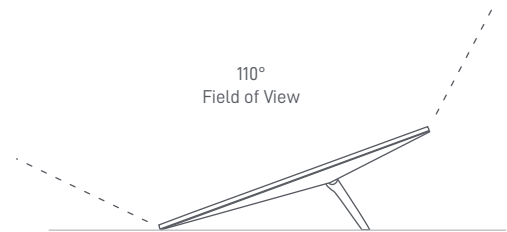

STARLINK | STANDARD SPECIFICATIONS

What's In The Box

Standard

Kickstand

Gen 3 Router

Starlink Cable

15 m
(49.2 ft)

AC Power Cable

1.5 m
(4.92 ft)

Power Supply

1.5 m
(4.92 ft)

Package Weight: 6.73 kg (14.83 lbs)

Package Dimensions: 652.4 x 451.7 x 97.9 mm (25.69 x 17.78 x 3.84 in)

Antenna	Electronic Phased Array
Field of View	110°
Orientation	Software Assisted Manual Orienting
Weight	2.9 kg (6.4 lb) 3.2 kg (7 lb) with Kickstand 3.8 kg (8.3 lb) with Kickstand & 15 m Cable
Environmental Rating	IP67 Type 4
Operating Temperature	-30°C to 50°C (-22°F to 122°F)
Wind Speed	Operational: 96 kph+ (60 mph+)
Snow Melt Capability	Up to 40 mm / hour (1.5 in / hour)
Power Consumption	Average: 75 - 100 W

Product Dimensions	43.4 x 298.6 x 120.4 mm (1.7 in x 11.76 in x 4.74 in)
Wi-Fi Technology	802.11 a/b/g/n/ac/ax
Generation	WiFi 6
Radio	Tri Band 4 x 4 MU-MIMO
Ethernet Ports	Two (2) Latching Ethernet LAN ports with removable cover
Coverage	Up to 297 m ² (3,200 ft ²)
Operating Temperature	-30°C to 50°C (-22°F to 122°F)
Weight	0.57 kg (1.25 lbs)
Security	WPA2
Environmental Rating	IP56 Rated (Water Resistant), configured for indoor use
Power Indicator	LED face plate, lower left corner of router
Mesh Compatibility	Compatible with Starlink Gen 2 and Gen 3 Mesh Nodes, up to 3 Starlink Mesh Nodes
	*Not compatible with 3rd party mesh systems
Devices	Connect up to 235 devices

Product Dimensions	173 x 93 x 35.75 mm (6.8 in x 3.66 in x 1.4 in)
Weight	0.65 kg (1.43 lbs)
Environmental Rating	IP66 Type 4
Operating Temperature	-30°C to 60°C (-22 to 140°F)
Power Specifications	100-240V ~ 2.5A 50 - 60 Hz