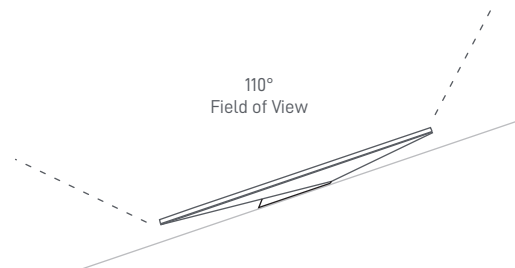

STARLINK | STANDARD SPECIFICATIONS

What's In The Box

Standard

Kickstand

Gen 3 Router

Starlink Cable

15 m
(49.2 ft)

AC Power Cable

1.5 m
(4.92 ft)

Power Supply

1.5 m
(4.92 ft)

Package Weight: 6.73 kg (14.83 lbs)

Package Dimensions: 652.4 x 451.7 x 97.9 mm (25.69 x 17.78 x 3.84 in)

Antenna	Electronic Phased Array
Field of View	110°
Orientation	Software Assisted Manual Orienting
Weight	2.9 kg (6.4 lb) 3.2 kg (7 lb) with Kickstand 3.8 kg (8.3 lb) with Kickstand & 15 m Cable
Environmental Rating	IP67 Type 4
Operating Temperature	-30°C to 50°C (-22°F to 122°F)
Wind Speed	Operational: 96 kph+ (60 mph+)
Snow Melt Capability	Up to 40 mm / hour (1.5 in / hour)
Power Consumption	Average: 75 - 100 W

Product Dimensions	43.4 x 298.6 x 120.4 mm (1.7 in x 11.76 in x 4.74 in)
Wi-Fi Technology	802.11 a/b/g/n/ac/ax
Generation	WiFi 6
Radio	Tri Band 4 x 4 MU-MIMO
Ethernet Ports	Two (2) Latching Ethernet LAN ports with removable cover
Coverage	Up to 297 m ² (3,200 ft ²)
Operating Temperature	-30°C to 50°C (-22°F to 122°F)
Weight	0.57 kg (1.25 lbs)
Security	WPA2
Environmental Rating	IP56 Rated (Water Resistant), configured for indoor use
Power Indicator	LED face plate, lower left corner of router
Mesh Compatibility	Compatible with Starlink Gen 2 and Gen 3 Mesh Nodes, up to 3 Starlink Mesh Nodes
	*Not compatible with 3rd party mesh systems
Devices	Connect up to 235 devices

Product Dimensions	173 x 93 x 35.75 mm (6.8 in x 3.66 in x 1.4 in)
Weight	0.65 kg (1.43 lbs)
Environmental Rating	IP66 Type 4
Operating Temperature	-30°C to 60°C (-22 to 140°F)
Power Specifications	100-240V ~ 2.5A 50 - 60 Hz