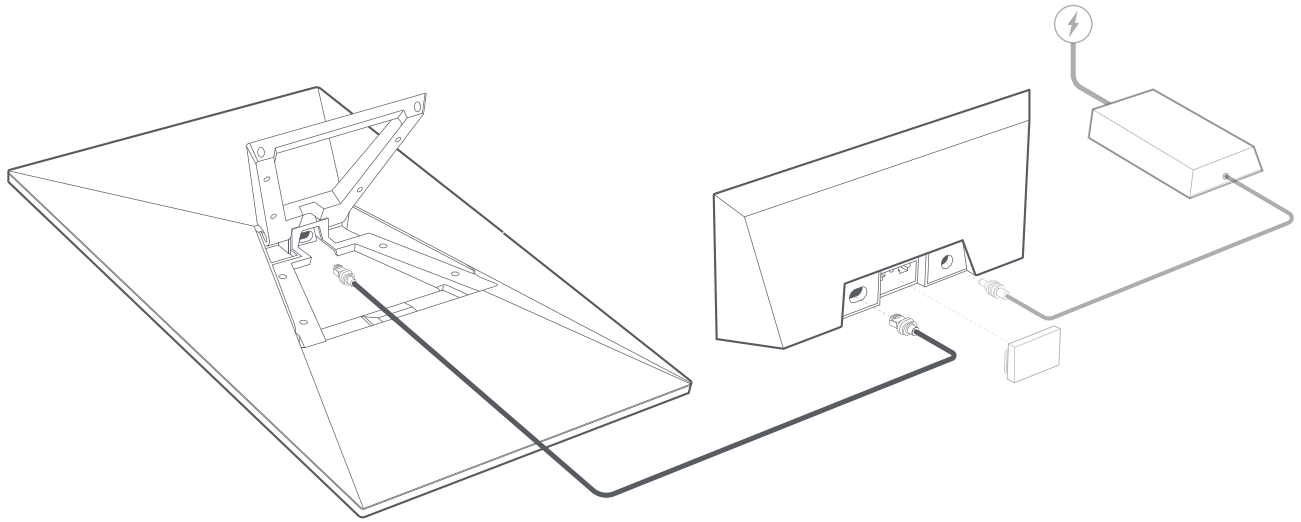

STARLINK | STANDARD SPECIFICATIONS

What's In The Box

Standard

Kickstand

Gen 3 Router

Starlink Cable

15 m
(49.2 ft)

AC Power Cable

1.5 m
(4.92 ft)

Power Supply

1.5 m
(4.92 ft)

Package Weight: 6.73 kg (14.83 lbs)

Package Dimensions: 652.4 x 451.7 x 97.9 mm (25.69 x 17.78 x 3.84 in)

Antenna	Electronic Phased Array
Field of View	110°
Orientation	Software Assisted Manual Orienting
Weight	2.9 kg (6.4 lb) 3.2 kg (7 lb) with Kickstand 3.8 kg (8.3 lb) with Kickstand & 15 m Cable
Environmental Rating	IP67 Type 4
Operating Temperature	-30°C to 50°C (-22°F to 122°F)
Wind Speed	Operational: 96 kph+ (60 mph+)
Snow Melt Capability	Up to 40 mm / hour (1.5 in / hour)
Power Consumption	Average: 75 - 100 W

Product Dimensions	43.4 x 298.6 x 120.4 mm (1.7 in x 11.76 in x 4.74 in)
Wi-Fi Technology	802.11 a/b/g/n/ac/ax
Generation	WiFi 6
Radio	Tri Band 4 x 4 MU-MIMO
Ethernet Ports	Two (2) Latching Ethernet LAN ports with removable cover
Coverage	Up to 297 m ² (3,200 ft ²)
Operating Temperature	-30°C to 50°C (-22°F to 122°F)
Weight	0.57 kg (1.25 lbs)
Security	WPA2
Environmental Rating	IP56 Rated (Water Resistant), configured for indoor use
Power Indicator	LED face plate, lower left corner of router
Mesh Compatibility	Compatible with Starlink Gen 2 and Gen 3 Mesh Nodes, up to 3 Starlink Mesh Nodes
	*Not compatible with 3rd party mesh systems
Devices	Connect up to 235 devices

Product Dimensions	173 x 93 x 35.75 mm (6.8 in x 3.66 in x 1.4 in)
Weight	0.65 kg (1.43 lbs)
Environmental Rating	IP66 Type 4
Operating Temperature	-30°C to 60°C (-22 to 140°F)
Power Specifications	100-240V ~ 2.5A 50 - 60 Hz