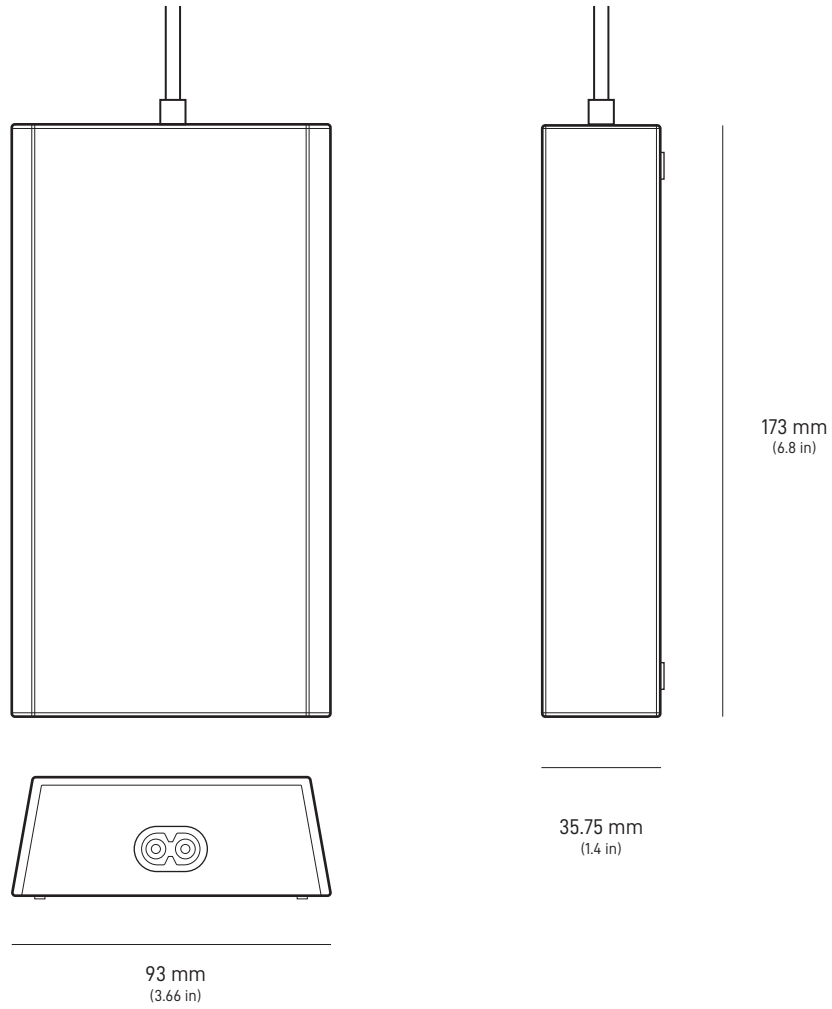

STARLINK | STANDARD SPECIFICATIONS

What's In The Box

Standard

Kickstand

Gen 3 Router

Starlink Cable

15 m
(49.2 ft)

AC Power Cable

1.5 m
(4.92 ft)

Power Supply

1.5 m
(4.92 ft)

Package Weight: 6.73 kg (14.83 lbs)

Package Dimensions: 652.4 x 451.7 x 97.9 mm (25.69 x 17.78 x 3.84 in)

Antenna	Electronic Phased Array
Field of View	110°
Orientation	Software Assisted Manual Orienting
Weight	2.9 kg (6.4 lb) 3.2 kg (7 lb) with Kickstand 3.8 kg (8.3 lb) with Kickstand & 15 m Cable
Environmental Rating	IP67 Type 4
Operating Temperature	-30°C to 50°C (-22°F to 122°F)
Wind Speed	Operational: 96 kph+ (60 mph+)
Snow Melt Capability	Up to 40 mm / hour (1.5 in / hour)
Power Consumption	Average: 75 - 100 W

Product Dimensions	43.4 x 298.6 x 120.4 mm (1.7 in x 11.76 in x 4.74 in)
Wi-Fi Technology	802.11 a/b/g/n/ac/ax
Generation	WiFi 6
Radio	Tri Band 4 x 4 MU-MIMO
Ethernet Ports	Two (2) Latching Ethernet LAN ports with removable cover
Coverage	Up to 297 m ² (3,200 ft ²)
Operating Temperature	-30°C to 50°C (-22°F to 122°F)
Weight	0.57 kg (1.25 lbs)
Security	WPA2
Environmental Rating	IP56 Rated (Water Resistant), configured for indoor use
Power Indicator	LED face plate, lower left corner of router
Mesh Compatibility	Compatible with Starlink Gen 2 and Gen 3 Mesh Nodes, up to 3 Starlink Mesh Nodes
	*Not compatible with 3rd party mesh systems
Devices	Connect up to 235 devices

Product Dimensions	173 x 93 x 35.75 mm (6.8 in x 3.66 in x 1.4 in)
Weight	0.65 kg (1.43 lbs)
Environmental Rating	IP66 Type 4
Operating Temperature	-30°C to 60°C (-22 to 140°F)
Power Specifications	100-240V ~ 2.5A 50 - 60 Hz