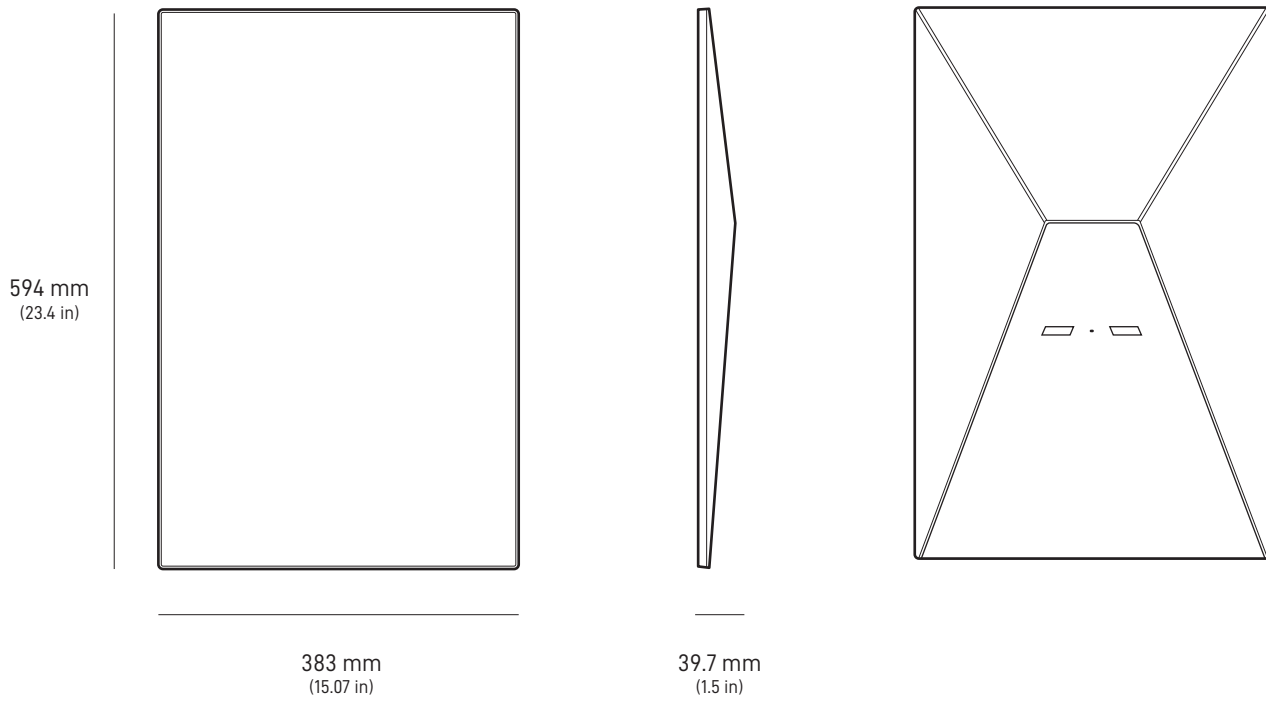

STARLINK | STANDARD SPECIFICATIONS

What's In The Box

Standard

Kickstand

Gen 3 Router

Starlink Cable

15 m
(49.2 ft)

AC Power Cable

1.5 m
(4.92 ft)

Power Supply

1.5 m
(4.92 ft)

Package Weight: 6.73 kg (14.83 lbs)

Package Dimensions: 652.4 x 451.7 x 97.9 mm (25.69 x 17.78 x 3.84 in)

Antenna	Electronic Phased Array
Field of View	110°
Orientation	Software Assisted Manual Orienting
Weight	2.9 kg (6.4 lb) 3.2 kg (7 lb) with Kickstand 3.8 kg (8.3 lb) with Kickstand & 15 m Cable
Environmental Rating	IP67 Type 4
Operating Temperature	-30°C to 50°C (-22°F to 122°F)
Wind Speed	Operational: 96 kph+ (60 mph+)
Snow Melt Capability	Up to 40 mm / hour (1.5 in / hour)
Power Consumption	Average: 75 - 100 W

Product Dimensions	43.4 x 298.6 x 120.4 mm (1.7 in x 11.76 in x 4.74 in)
Wi-Fi Technology	802.11 a/b/g/n/ac/ax
Generation	WiFi 6
Radio	Tri Band 4 x 4 MU-MIMO
Ethernet Ports	Two (2) Latching Ethernet LAN ports with removable cover
Coverage	Up to 297 m ² (3,200 ft ²)
Operating Temperature	-30°C to 50°C (-22°F to 122°F)
Weight	0.57 kg (1.25 lbs)
Security	WPA2
Environmental Rating	IP56 Rated (Water Resistant), configured for indoor use
Power Indicator	LED face plate, lower left corner of router
Mesh Compatibility	Compatible with Starlink Gen 2 and Gen 3 Mesh Nodes, up to 3 Starlink Mesh Nodes
	*Not compatible with 3rd party mesh systems
Devices	Connect up to 235 devices

Product Dimensions	173 x 93 x 35.75 mm (6.8 in x 3.66 in x 1.4 in)
Weight	0.65 kg (1.43 lbs)
Environmental Rating	IP66 Type 4
Operating Temperature	-30°C to 60°C (-22 to 140°F)
Power Specifications	100-240V ~ 2.5A 50 - 60 Hz