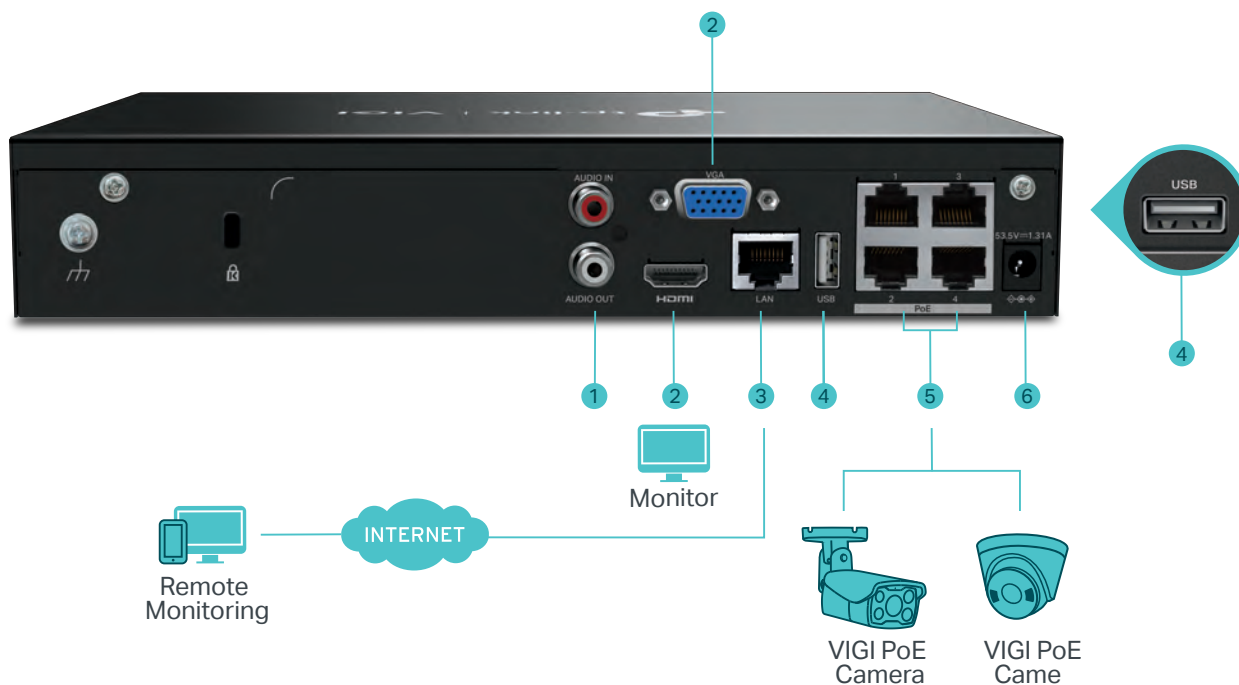

#### 4-Channel Live View

Ensures a real-time display of every monitored area on one screen and takes everything under your control.

#### Simplified Deployment with PoE

Easily connect and power your PoE camera with one RJ45 cable transmitting both data and power. No power adapter needed.

#### Easy Management

Seamlessly manage the NVR and cameras via the NVR user interface, VIGI app, and VIGI Security Manager. Customize the management systems to suit your specific needs.

# Network Topology

1. AUDIO IN and AUDIO OUT for Two-Way Audio
2. HDMI and VGA Ports for Video Output
3. LAN Port for Ethernet Connection
4. Two USB Ports for Mouse, Keyboard, or Mobile Hard Disk Connection<sup>Δ</sup>
5. Four PoE+ Ports to Connect and Power Your Cameras
6. Power Supply