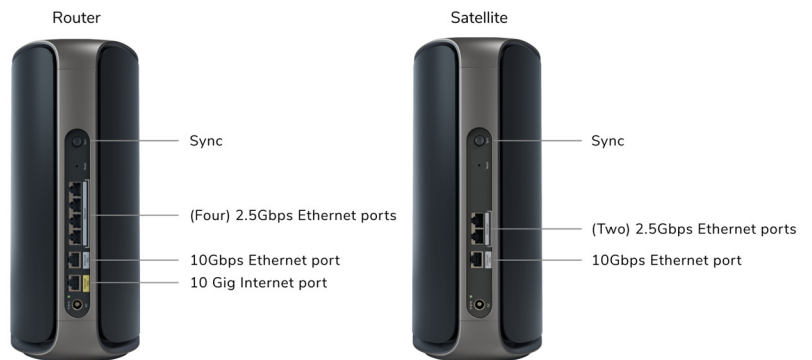

Whole Home Quad-band Mesh WiFi 7 System 970 Series

Package Contents

- One (1) Orbi WiFi 7 Router (RBE971B)
- Two (2) Orbi WiFi 7 Satellites (RBE970B)
- One (1) 2m Ethernet cable
- Three (3) power adapters
- Quick start guide

System Requirements

- High-speed Internet connection to existing modem or gateway

Warranty & Support

- 90-day complimentary technical support following purchase from a NETGEAR authorized reseller
- www.netgear.com/warranty

Physical Specifications

- Dimensions: 11.58 x 5.68 x 5.15 in (294.03 x 144.38 x 130.79 mm) each
- Weight: 3.96 lb (1.79 kg) each

Connection Diagram

This product comes with a limited warranty that is valid only if purchased from a NETGEAR authorized reseller.

† Maximum wireless signal rate derived from IEEE® 802.11 specifications. Actual data throughput and wireless coverage will vary and be lowered by network and environmental conditions, including network traffic volume, device limitations, and building construction. NETGEAR makes no representations or warranties about this product's compatibility with future standards. To achieve maximum wireless/wired speed requires devices that use the latest wireless/wired standards and support maximum speeds.

¹ NETGEAR Armor™ Powered by Bitdefender® requires a paid subscription after the initial 1-year free trial.

² NETGEAR Smart Parental Controls™ fees apply for a Premium Plan.

For regulatory compliance information, visit www.netgear.com/about/regulatory.

NETGEAR, the NETGEAR Logo, NETGEAR Armor, and Orbi are trademarks of NETGEAR, Inc. Any other trademarks mentioned herein are for reference purposes only. ©2023 NETGEAR, Inc.