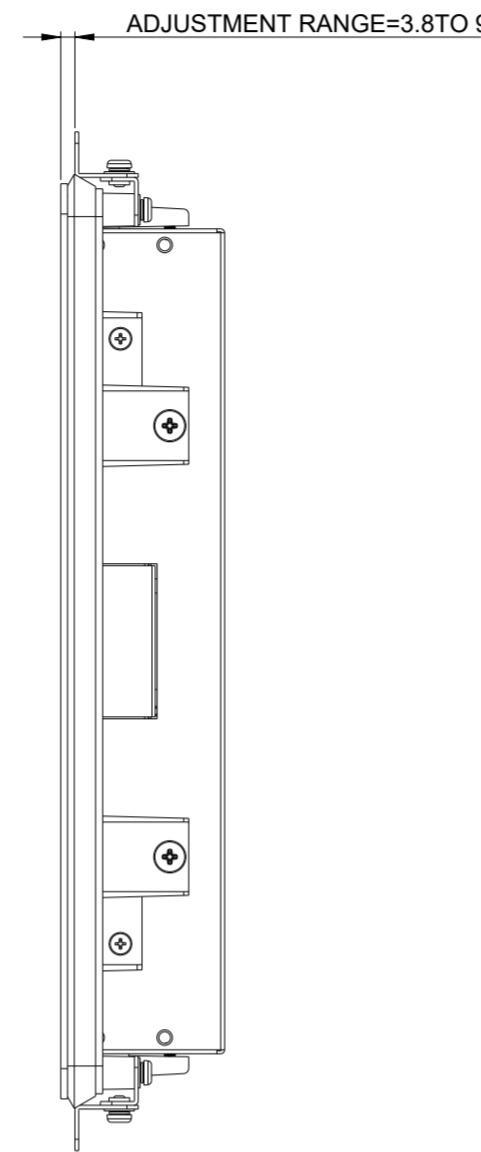

WITH FLUSH MOUNTING BRACKETS(4 INCLUDED)
REPLACEMENT BRACKET KIT P/N E548786 AVAILABLE SEPARATELY

MOUNTING HOLES "A":
1.M4 THREADS
2.M4 CONCEALED STUDS WITH NUTS
3.PILOT HOLES FOR 4MM WOOD SCREWS