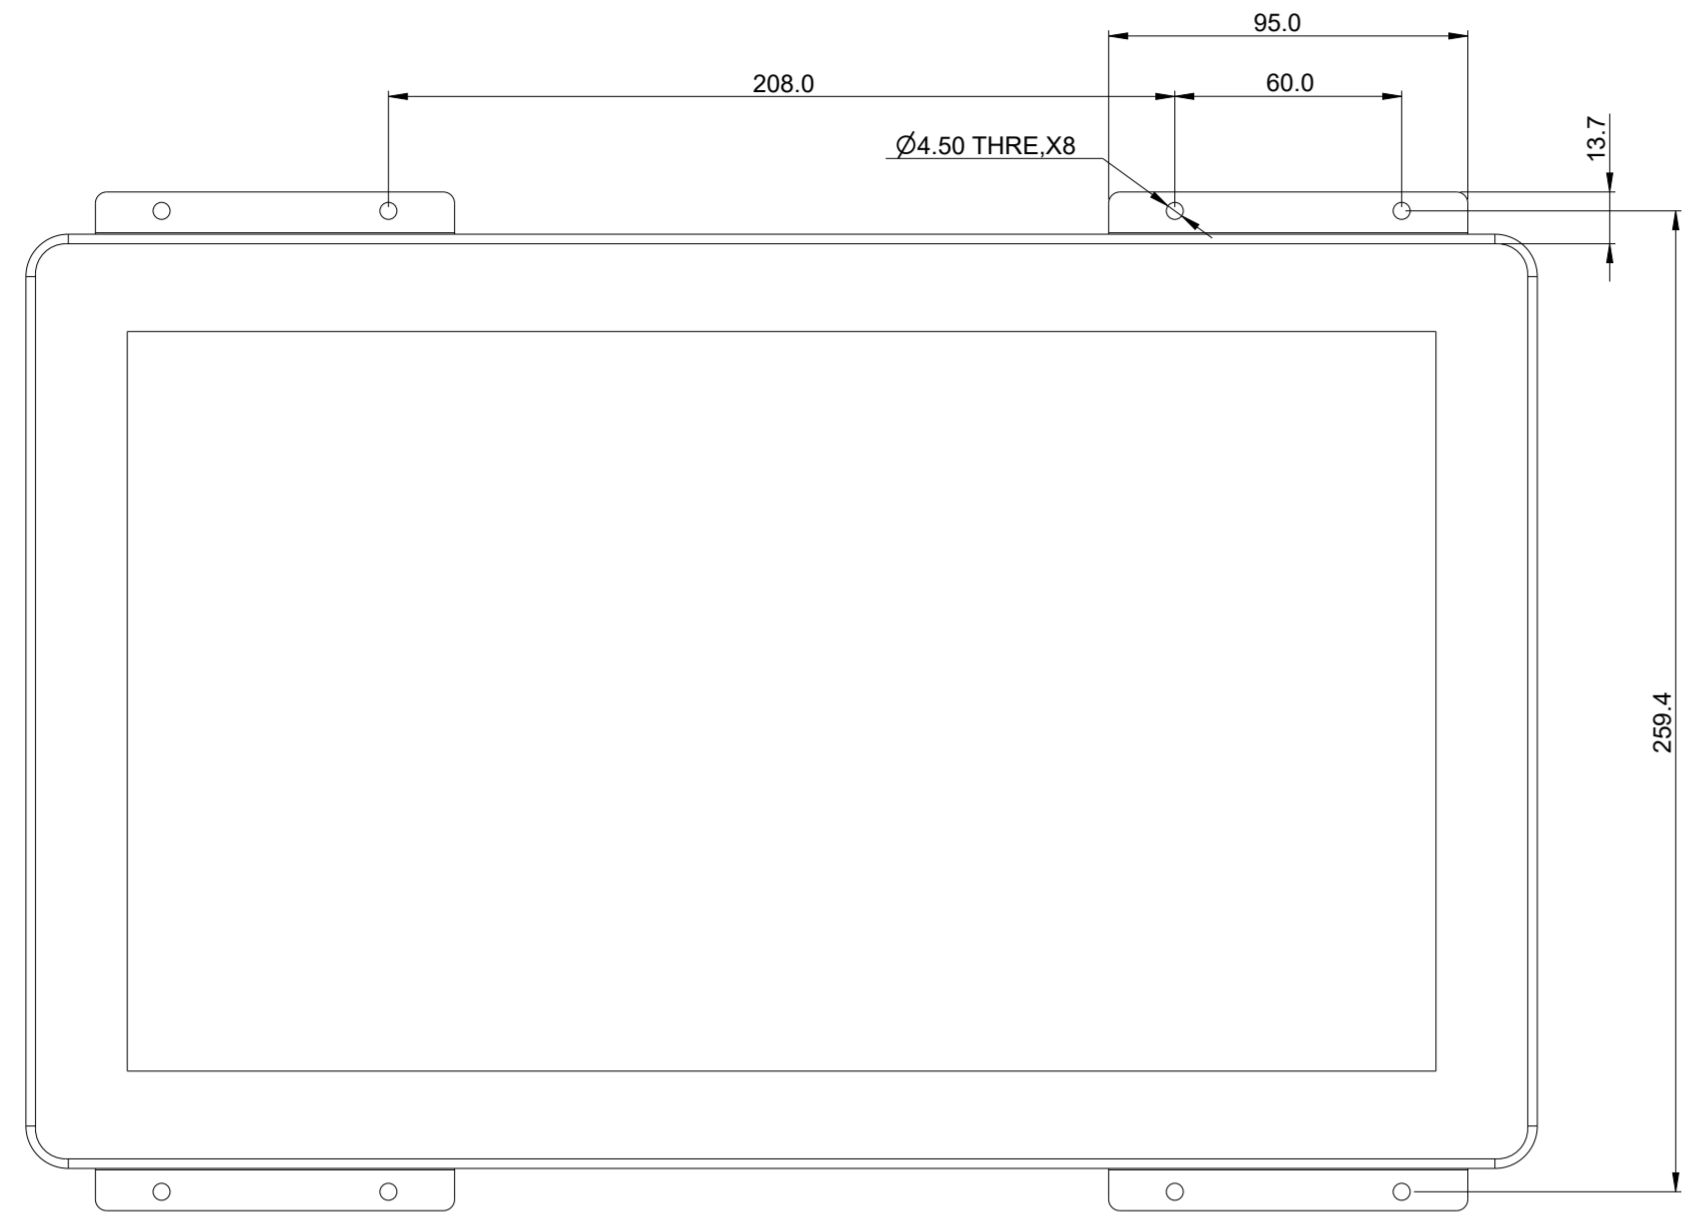

WITH FLUSH MOUNTING BRACKETS(4 INCLUDED)
REPLACEMENT BRACKET KIT P/N E548786 AVAILABLE SEPARATELY

MOUNTING HOLES "A":
1.M4 THREADS
2.M4 CONCEALED STUDS WITH NUTS
3.PILOT HOLES FOR 4MM WOOD SCREWS