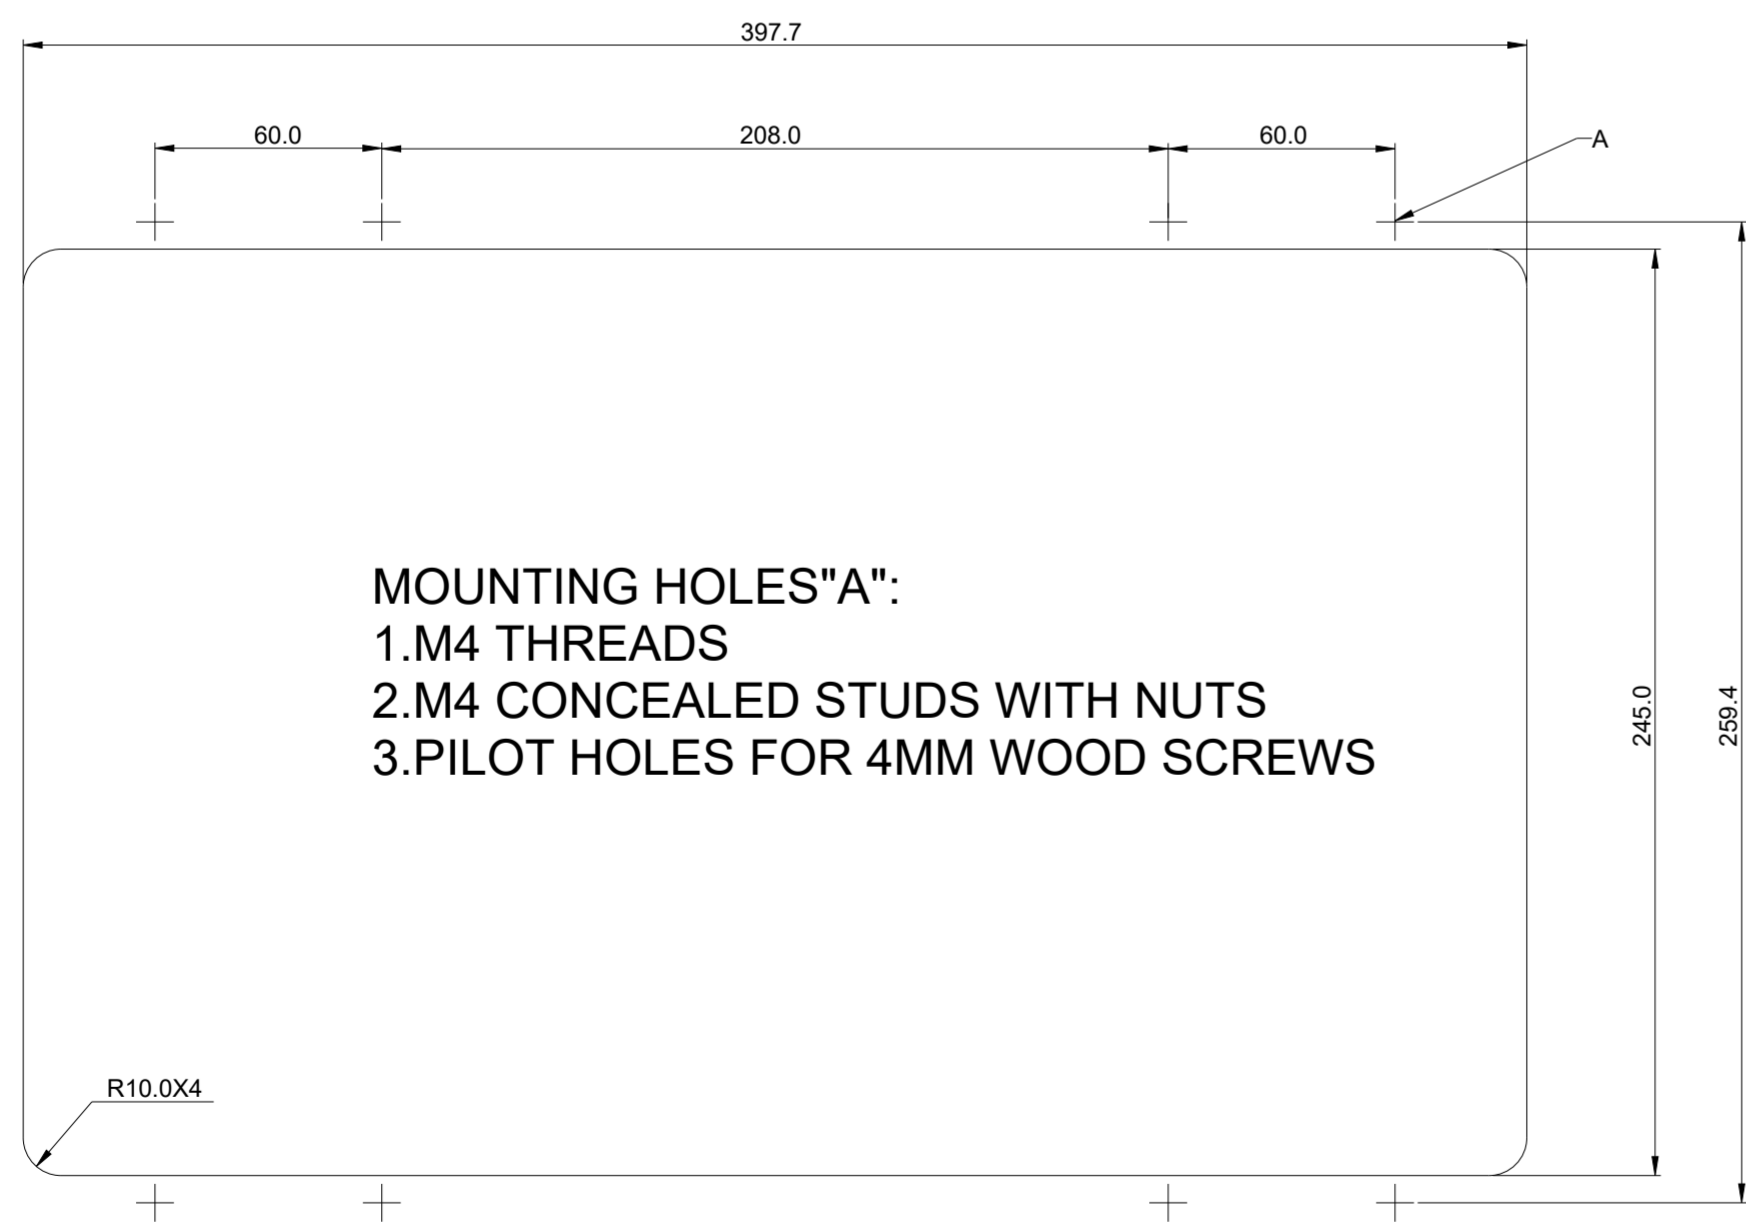

WITH FLUSH MOUNTING BRACKETS(4 INCLUDED)
REPLACEMENT BRACKET KIT P/N E548786 AVAILABLE SEPARATELY

MOUNTING HOLES "A":
1.M4 THREADS
2.M4 CONCEALED STUDS WITH NUTS
3.PILOT HOLES FOR 4MM WOOD SCREWS