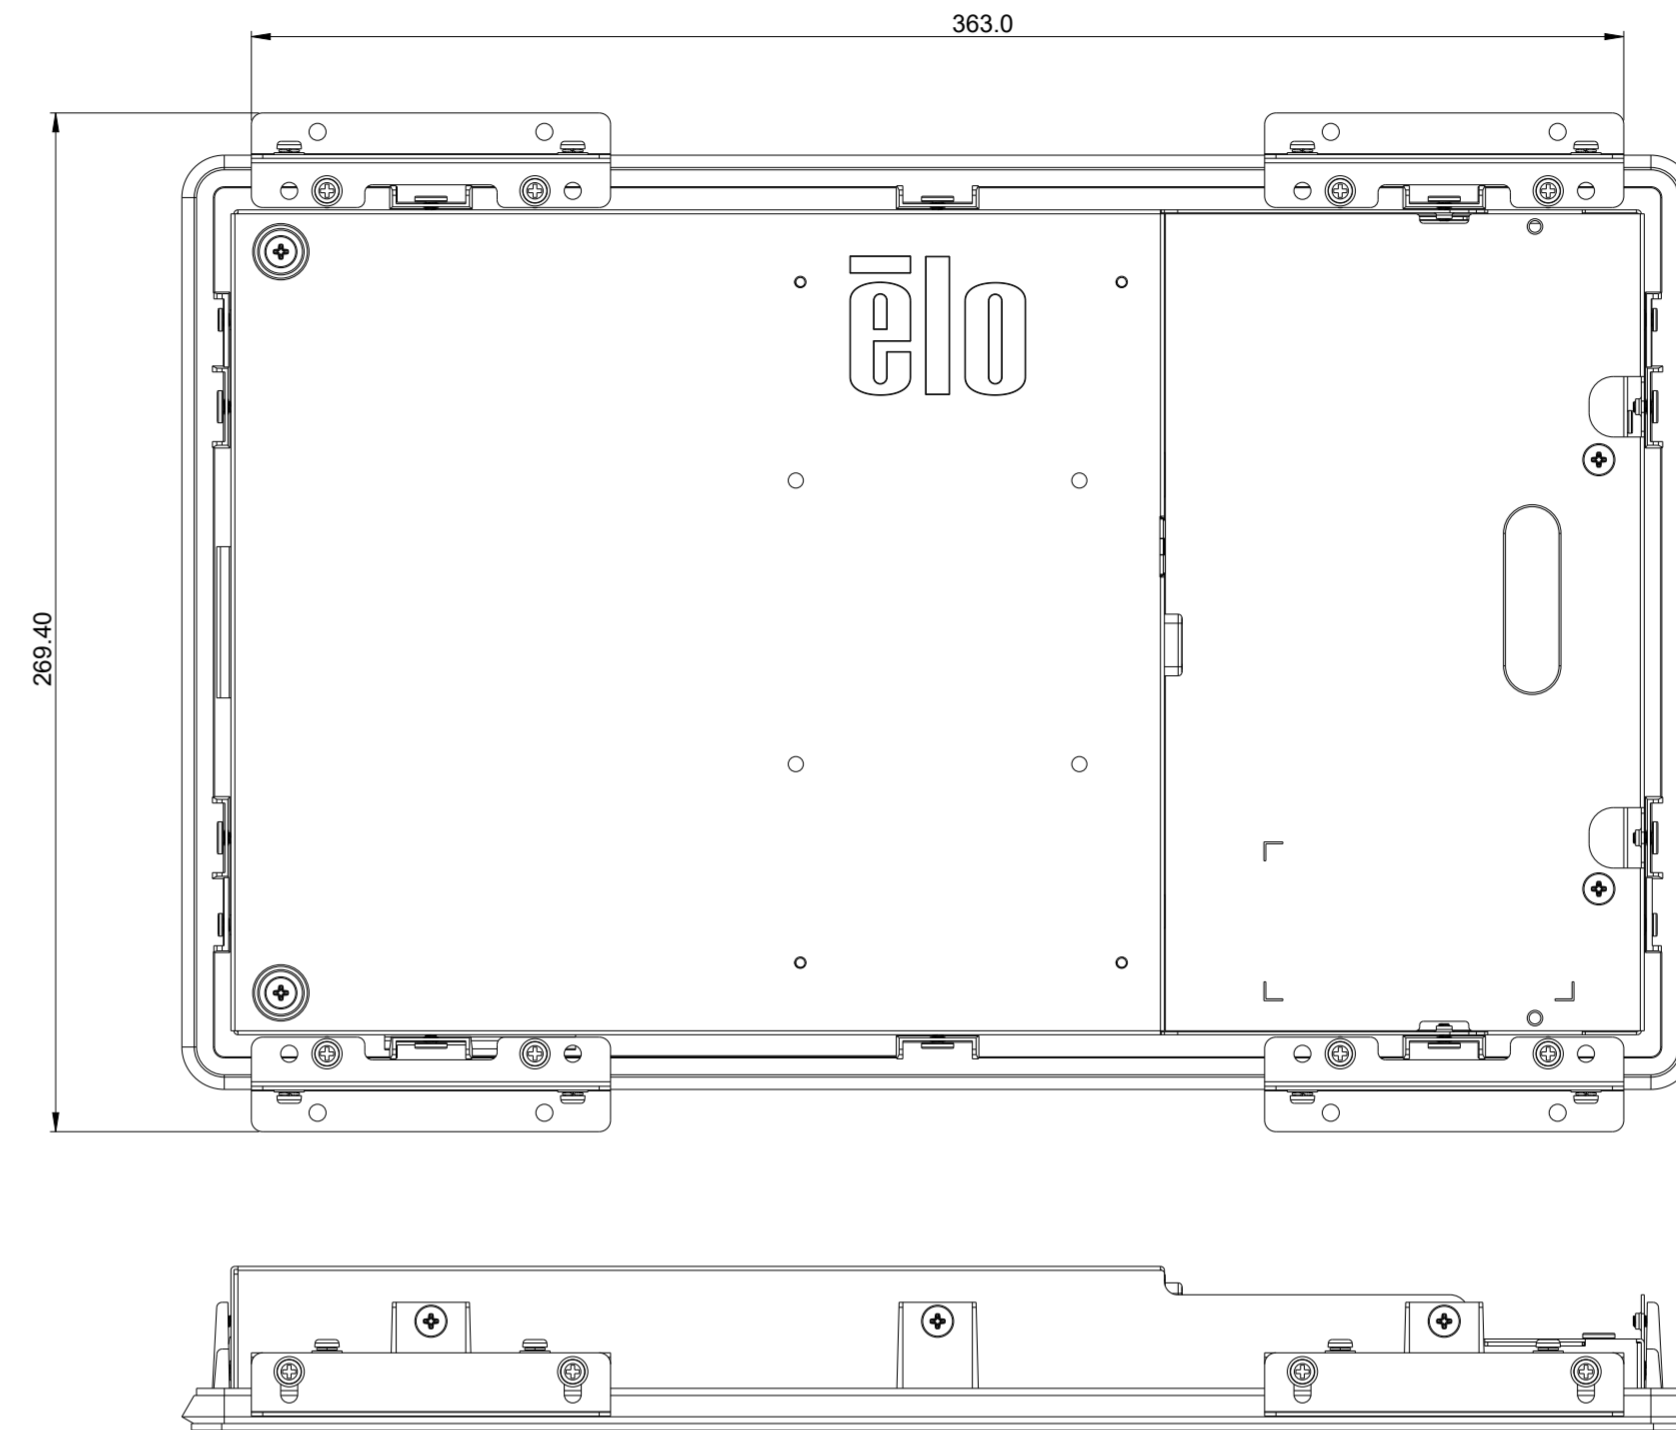

WITH FLUSH MOUNTING BRACKETS(4 INCLUDED)
REPLACEMENT BRACKET KIT P/N E548786 AVAILABLE SEPARATELY

MOUNTING HOLES "A":
1.M4 THREADS
2.M4 CONCEALED STUDS WITH NUTS
3.PILOT HOLES FOR 4MM WOOD SCREWS