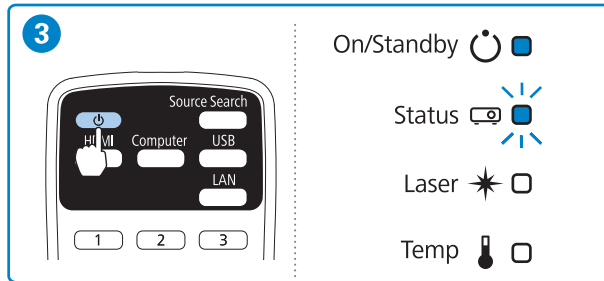

Initial Setting Wizard

Home Screen

5

Adjusting the Image Shape

1

2

Changing the Projection Mode

5 Sec.

Easy Interactive Function (EB-735Fi/EB-725Wi)

7

Pen Operation

Finger Touch Operation

Drawing (Whiteboard Mode)

Whiteboard

Drawing (Annotation Mode)

PC Interactivity