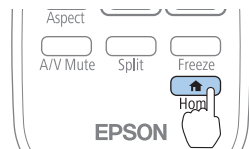

Initial Setting Wizard

Home Screen

5

Adjusting the Image Shape

1

2

Changing the Projection Mode

5 Sec.