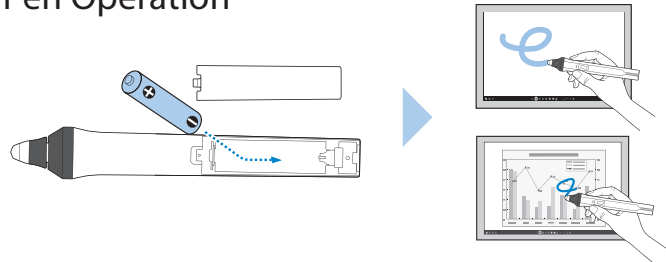

Initial Setting Wizard

Home Screen

5

Adjusting the Image Shape

1

2

Changing the Projection Mode

5 Sec.

Easy Interactive Function (EB-735Fi/EB-725Wi)

7

Pen Operation

Finger Touch Operation

Drawing (Whiteboard Mode)

Whiteboard

Drawing (Annotation Mode)

PC Interactivity