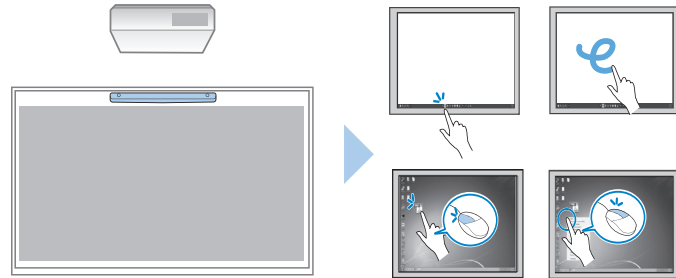

Initial Setting Wizard

Home Screen

5

Adjusting the Image Shape

1

2

Changing the Projection Mode

5 Sec.

Easy Interactive Function (EB-735Fi/EB-725Wi)

7

Pen Operation

Finger Touch Operation

Drawing (Whiteboard Mode)

Whiteboard

Drawing (Annotation Mode)

PC Interactivity