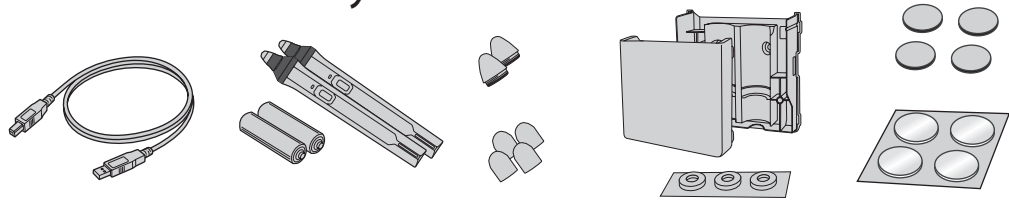

Product Box Contents

EB-735Fi/EB-735F
/EB-725Wi/EB-725W
/EB-720 only

* Bundled items vary depending on the country or the model.

1

EB-735Fi/EB-725Wi only

Connecting a Device

Turning On the Projector

3

Initial Setting Wizard

Home Screen

5

Adjusting the Image Shape

1

2

Changing the Projection Mode

5 Sec.