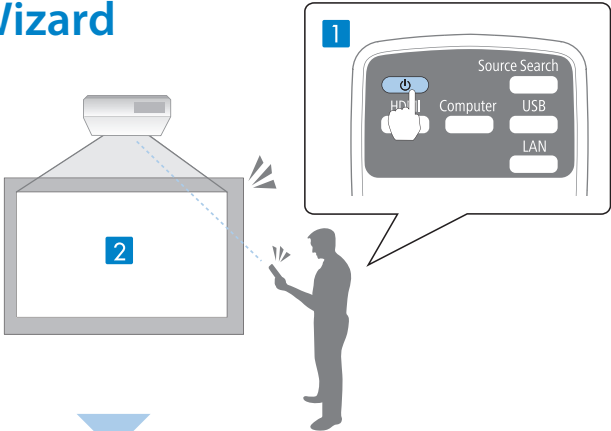

Product Box Contents

EB-735Fi/EB-735F
/EB-725Wi/EB-725W
/EB-720 only

* Bundled items vary depending on the country or the model.

1

EB-735Fi/EB-725Wi only

Connecting a Device

Turning On the Projector

3

Initial Setting Wizard

Home Screen

5

Adjusting the Image Shape

1

2

Changing the Projection Mode

5 Sec.

Easy Interactive Function (EB-735Fi/EB-725Wi)

7

Pen Operation

Finger Touch Operation

Drawing (Whiteboard Mode)

Whiteboard

Drawing (Annotation Mode)

PC Interactivity