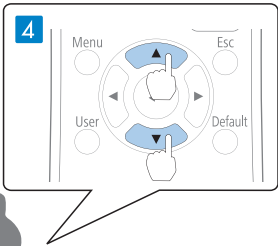

Product Box Contents

EB-735Fi/EB-735F
/EB-725Wi/EB-725W
/EB-720 only

* Bundled items vary depending on the country or the model.

1

EB-735Fi/EB-725Wi only

Connecting a Device

Turning On the Projector

3

Initial Setting Wizard

Home Screen

5

Adjusting the Image Shape

1

2

Changing the Projection Mode

5 Sec.

Easy Interactive Function (EB-735Fi/EB-725Wi)

7

Pen Operation

Finger Touch Operation

Drawing (Whiteboard Mode)

Whiteboard

Drawing (Annotation Mode)

PC Interactivity