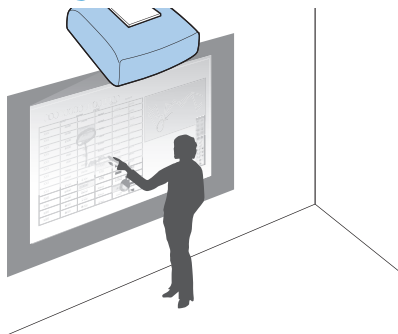

Initial Setting Wizard

Home Screen

5

Adjusting the Image Shape

1

2

Changing the Projection Mode

5 Sec.

Easy Interactive Function (EB-735Fi/EB-725Wi)

7

Pen Operation

Finger Touch Operation

Drawing (Whiteboard Mode)

Whiteboard

Drawing (Annotation Mode)

PC Interactivity