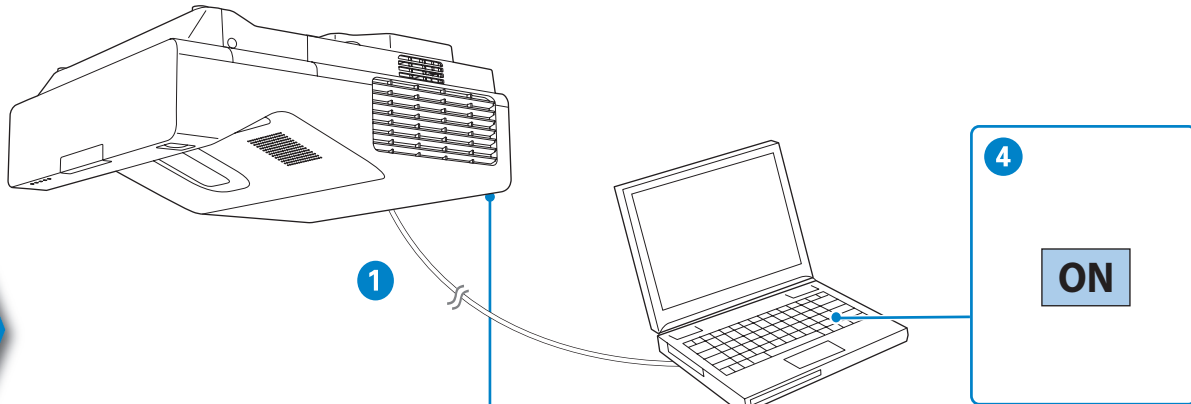

Product Box Contents

EB-735Fi/EB-735F
/EB-725Wi/EB-725W
/EB-720 only

* Bundled items vary depending on the country or the model.

1

EB-735Fi/EB-725Wi only

Connecting a Device

Turning On the Projector

3

Initial Setting Wizard

Home Screen

5

Adjusting the Image Shape

1

2

Changing the Projection Mode

5 Sec.

Easy Interactive Function (EB-735Fi/EB-725Wi)

7

Pen Operation

Finger Touch Operation

Drawing (Whiteboard Mode)

Whiteboard

Drawing (Annotation Mode)

PC Interactivity