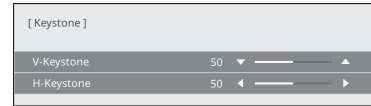

Initial Setting Wizard

Home Screen

5

Adjusting the Image Shape

1

2

Changing the Projection Mode

5 Sec.

Easy Interactive Function (EB-735Fi/EB-725Wi)

7

Pen Operation

Finger Touch Operation

Drawing (Whiteboard Mode)

Whiteboard

Drawing (Annotation Mode)

PC Interactivity