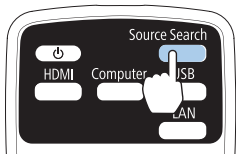

Initial Setting Wizard

Home Screen

5

Adjusting the Image Shape

1

2

Changing the Projection Mode

5 Sec.

Easy Interactive Function (EB-735Fi/EB-725Wi)

7

Pen Operation

Finger Touch Operation

Drawing (Whiteboard Mode)

Whiteboard

Drawing (Annotation Mode)

PC Interactivity