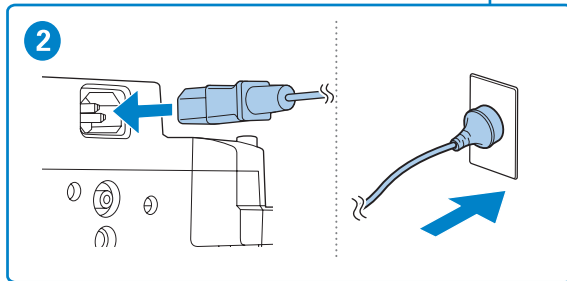

Product Box Contents

EB-735Fi/EB-735F
/EB-725Wi/EB-725W
/EB-720 only

* Bundled items vary depending on the country or the model.

1

EB-735Fi/EB-725Wi only

Connecting a Device

Turning On the Projector

3

Initial Setting Wizard

Home Screen

5

Adjusting the Image Shape

1

2

Changing the Projection Mode

5 Sec.