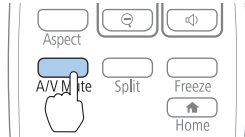

Initial Setting Wizard

Home Screen

5

Adjusting the Image Shape

1

2

Changing the Projection Mode

5 Sec.

Easy Interactive Function (EB-735Fi/EB-725Wi)

7

Pen Operation

Finger Touch Operation

Drawing (Whiteboard Mode)

Whiteboard

Drawing (Annotation Mode)

PC Interactivity