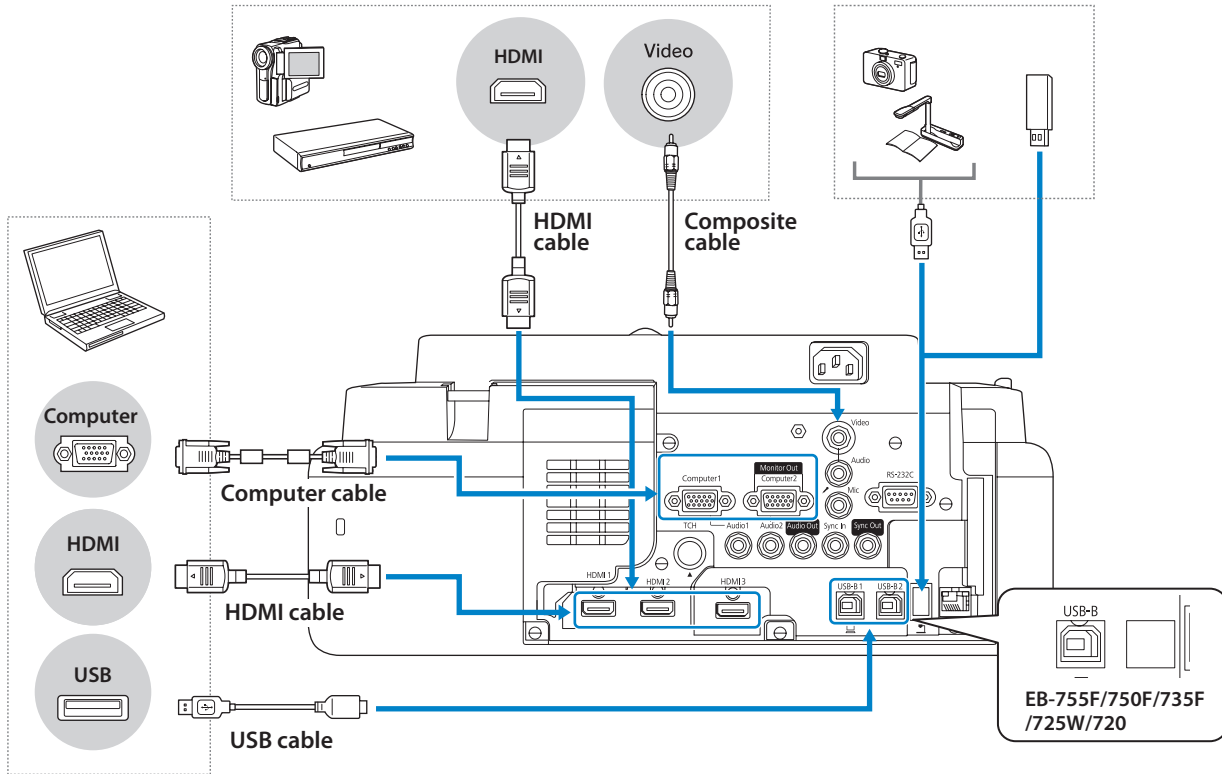

Product Box Contents

EB-735Fi/EB-735F
/EB-725Wi/EB-725W
/EB-720 only

* Bundled items vary depending on the country or the model.

1

EB-735Fi/EB-725Wi only

Connecting a Device

Turning On the Projector

3

Initial Setting Wizard

Home Screen

5

Adjusting the Image Shape

1

2

Changing the Projection Mode

5 Sec.

Easy Interactive Function (EB-735Fi/EB-725Wi)

7

Pen Operation

Finger Touch Operation

Drawing (Whiteboard Mode)

Whiteboard

Drawing (Annotation Mode)

PC Interactivity