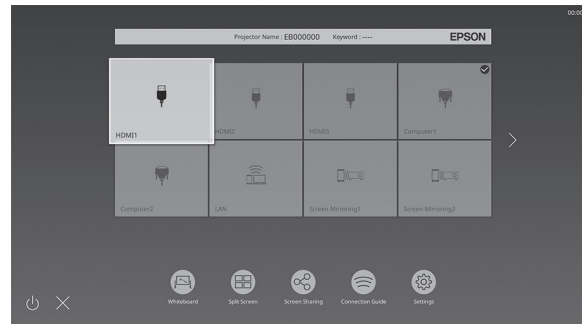

Initial Setting Wizard

Home Screen

5

Adjusting the Image Shape

1

2

Changing the Projection Mode

5 Sec.

Easy Interactive Function (EB-735Fi/EB-725Wi)

7

Pen Operation

Finger Touch Operation

Drawing (Whiteboard Mode)

Whiteboard

Drawing (Annotation Mode)

PC Interactivity