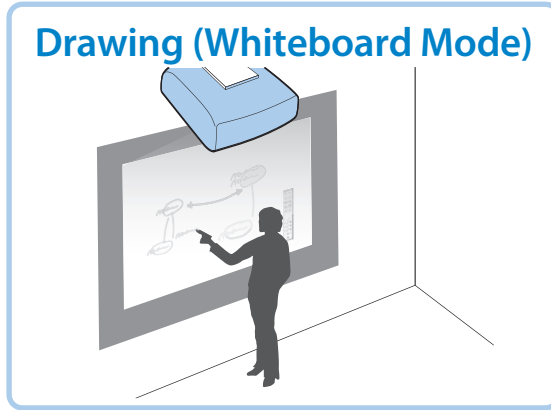

Initial Setting Wizard

Home Screen

5

Adjusting the Image Shape

1

2

Changing the Projection Mode

5 Sec.

Easy Interactive Function (EB-735Fi/EB-725Wi)

7

Pen Operation

Finger Touch Operation

Drawing (Whiteboard Mode)

Whiteboard

Drawing (Annotation Mode)

PC Interactivity