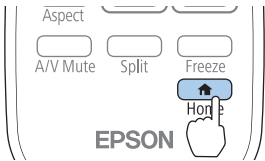

Initial Setting Wizard

Home Screen

5

Adjusting the Image Shape

1

2

Changing the Projection Mode

5 Sec.

Easy Interactive Function (EB-735Fi/EB-725Wi)

7

Pen Operation

Finger Touch Operation

Drawing (Whiteboard Mode)

Whiteboard

Drawing (Annotation Mode)

PC Interactivity