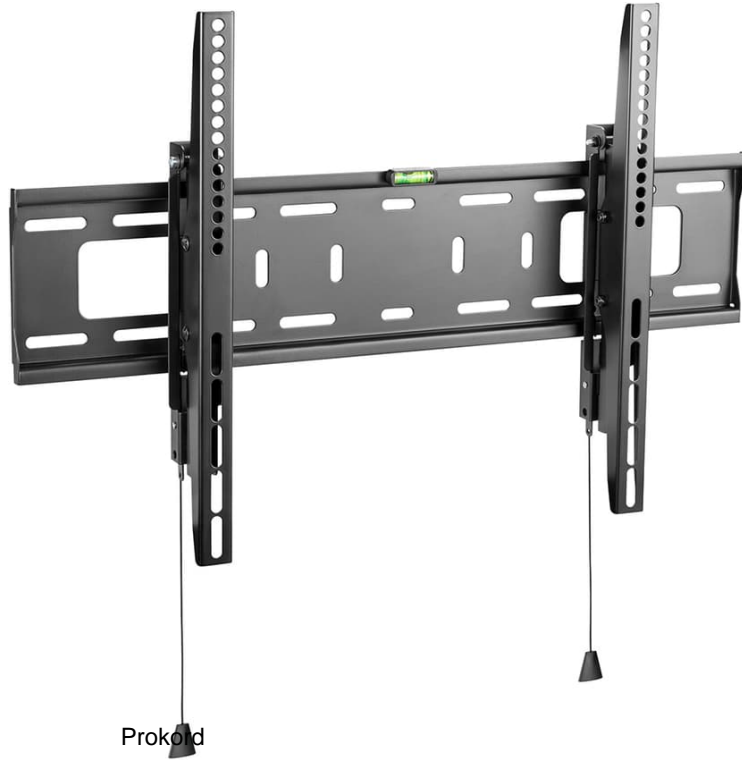

Prokord Fixed Medium Wall Mount Anti-Theft

Header

Manufacturer	Prokord
Model	DUS68-46F

AV Furniture

Type	Wall mount
Recommended Use	Plasma / LCD / TV
Colour	Black
Recommended Display Size	32"-70"

Miscellaneous

Colour Category	Black
Flat Panel Mount Interface	200 x 200 mm, 300 x 300 mm, 400 x 200 mm, 400 x 600 mm, 600 x 400 mm
Max Load Weight	50 kg

Dimensions & Weight

Width	65.3 cm
Depth	6.7 cm
Height	42.5 cm