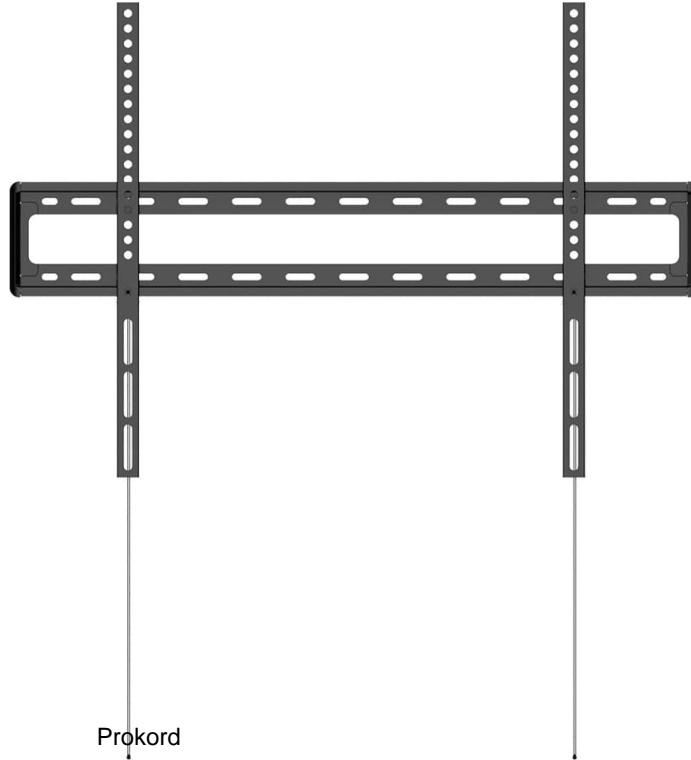

Prokord Fixed Large Wall Mount

Header

Manufacturer

Prokord

Model

DUS791F

AV Furniture

Type

Wall mount

Recommended Use

Plasma / LCD / TV

Colour

Black trim

Recommended Display Size

47"-90"

Miscellaneous

Flat Panel Mount Interface

200 x 200 mm, 200 x 300 mm, 200 x 400 mm, 200 x 600 mm, 400 x 200 mm, 400 x 300 mm, 400 x 400 mm, 400 x 500 mm, 400 x 600 mm, 600 x 200 mm, 600 x 300 mm, 600 x 400 mm, 600 x 500 mm, 600 x 600 mm, 700 x 400 mm, 800 x 200 mm, 800 x 300 mm, 800 x 400 mm, 800 x 600 mm

Max Load Weight

60 kg