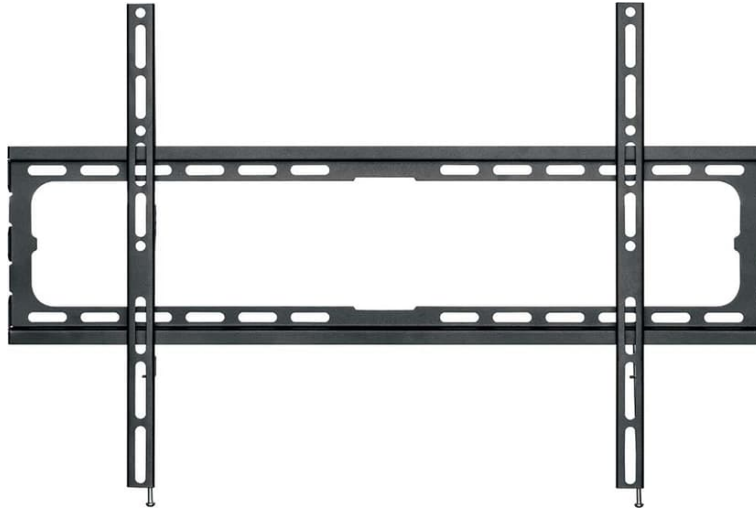

Prokord Fixed Medium Wall Mount

Header

Manufacturer	Prokord
Model	5011261495

AV Furniture

Type	Wall mount
Recommended Use	LCD TV
Colour	Black
Recommended Display Size	37"-80"

Miscellaneous

Flat Panel Mount Interface	200 x 200 mm, 300 x 200 mm, 300 x 300 mm, 400 x 200 mm, 400 x 300 mm, 400 x 400 mm, 600 x 400 mm
Max Load Weight	45 kg
Placing / Mounting	Wall-mountable

Dimensions & Weight

Width	65 cm
Depth	2 cm
Height	41.8 cm

Service & Support

Type	2-year warranty
------	-----------------