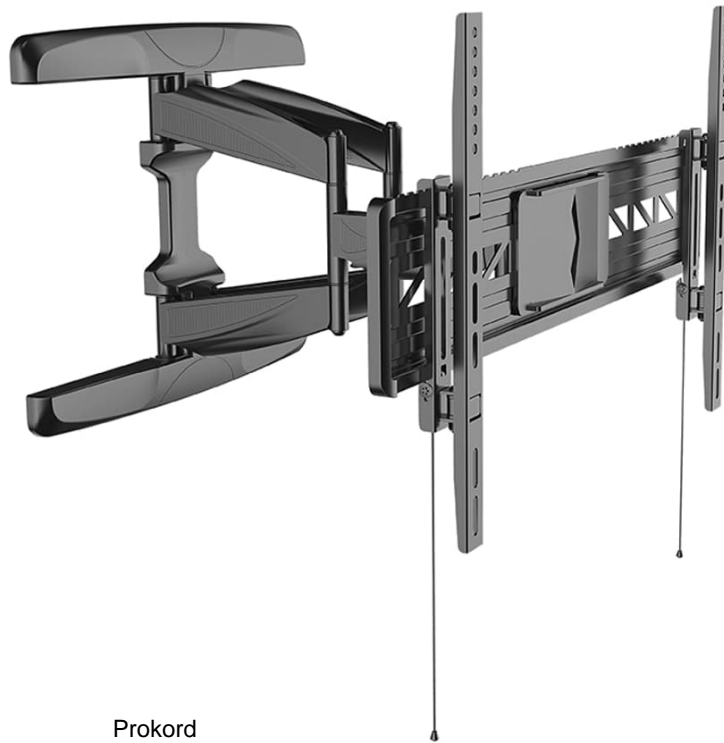

# Prokord Full Motion Wall Mount Deluxe

## Header

Manufacturer	Prokord
Model	DUS662AT

## AV Furniture

Type	Adjustable arm
Recommended Use	TV
Colour	Black
Recommended Display Size	32"-75"
Tilt	-2° to 12°
Adjustments	Swivel

## Dimensions & Weight

Adjustable Depth	8.43-48.18 cm
------------------	---------------