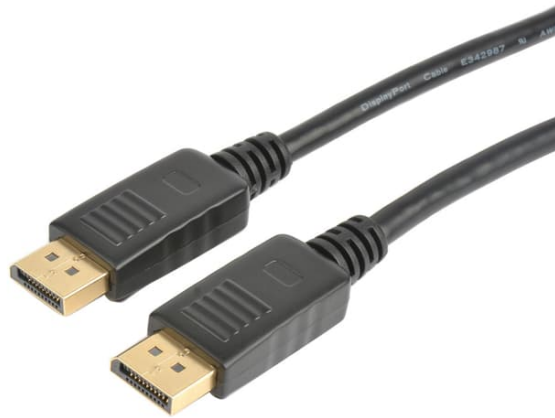

Prokord Prokord Active Displayport - Displayport 15m Black 15m DisplayPort Male DisplayPort Male

Header

Manufacturer Prokord

Colour Black

Cable

Type Left Connector DisplayPort

Left Connector Gender Male

Type Right Connector DisplayPort

Right Connector Gender Male

Length 15 m

Compliant Standards DisplayPort 1.2